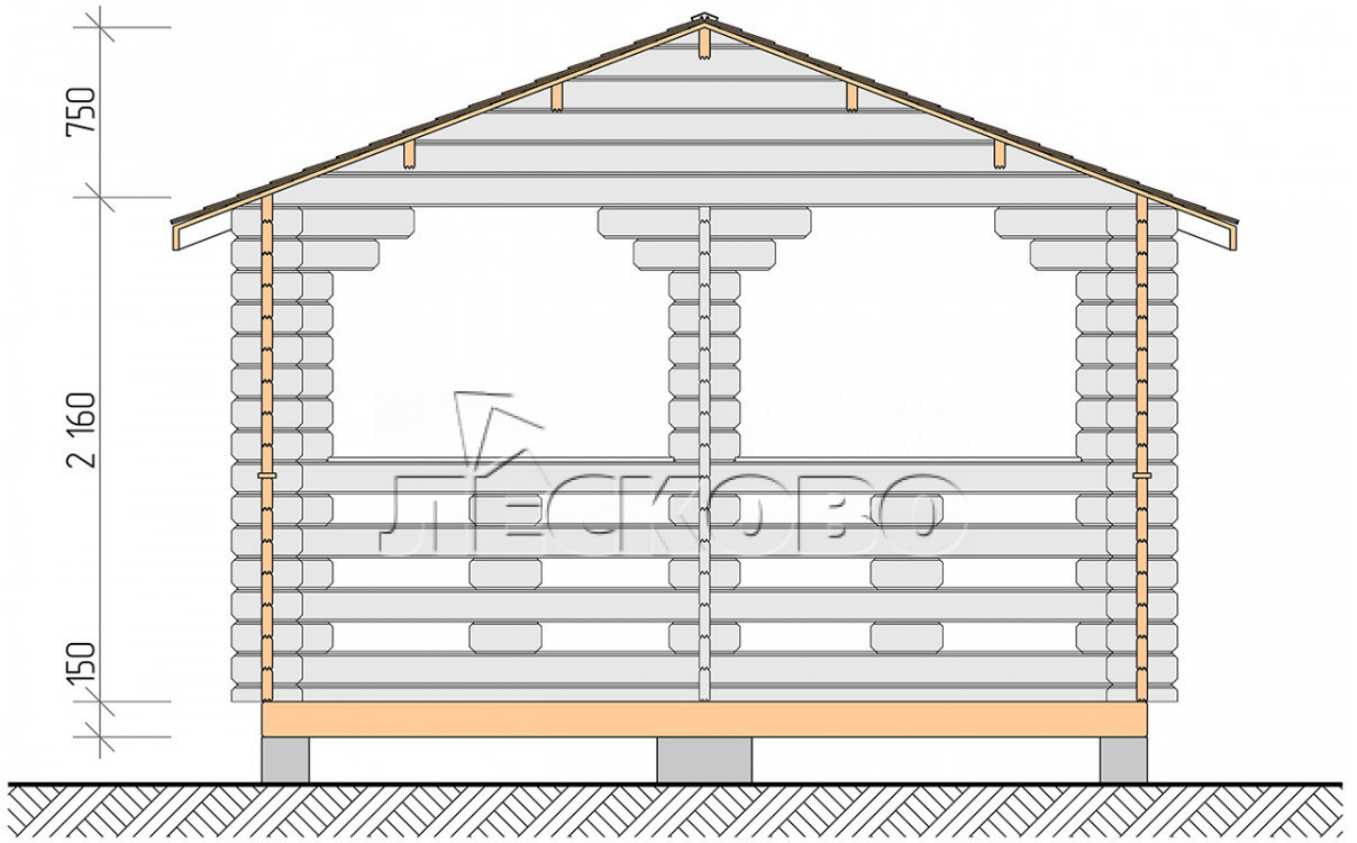

Gazebo "BS" series 4x5

Project Dimensions

4 × 5 / 17.4 m²

Full house set

2,248 €

Timber

45 MM

65 MM
+ 495 €

Project planning

Разрез

House Kit

- Wall kit: mini-chamber drying chamber 44 × 145 mm with bowls for the project. The material of the tree is spruce, pine (GOST 8486). Humidity 12-14%. The height of the walls is 2.16 m;
- Logs, lower harness: board 45 × 145 mm chamber drying 10-12%;
- Floors: floorboard 35 mm, chamber drying;
- Ceiling: imitation of a bar 20 × 135 mm, chamber drying;
- Platbands: dry planed board 20 × 100 mm;
- Roof: shingles;