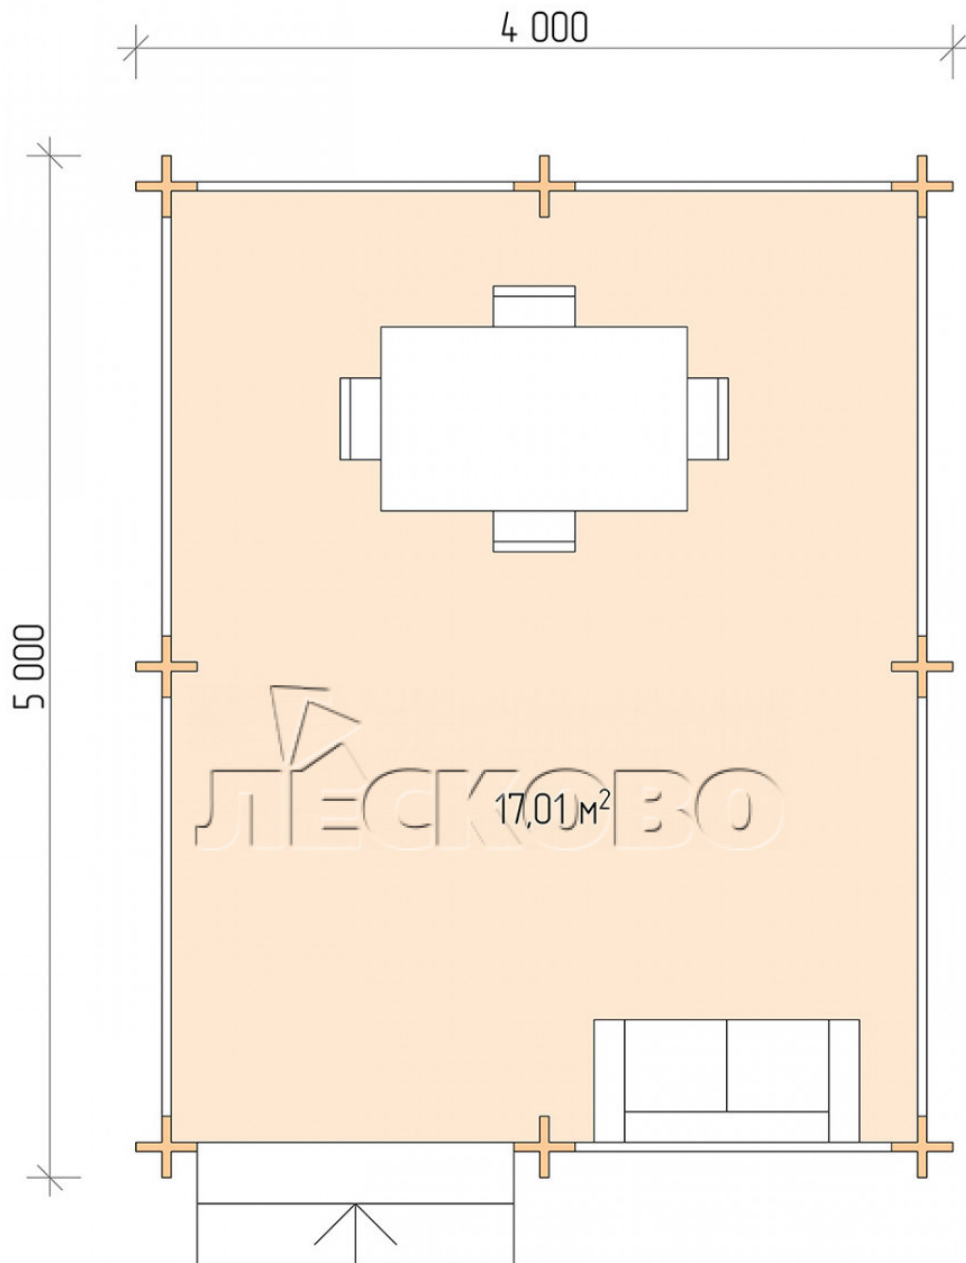

Gazebo "BS" series 4x5

Project Dimensions

4 × 5 / 17.4 m²

Full house set

2,248 €

Timber

45 MM

65 MM
+ 495 €

Project planning

Разрез

House Kit

- Wall kit: mini-chamber drying chamber 44 × 145 mm with bowls for the project. The material of the tree is spruce, pine (GOST 8486). Humidity 12-14%. The height of the walls is 2.16 m;
- Logs, lower harness: board 45 × 145 mm chamber drying 10-12%;
- Floors: floorboard 35 mm, chamber drying;
- Ceiling: imitation of a bar 20 × 135 mm, chamber drying;
- Platbands: dry planed board 20 × 100 mm;
- Roof: shingles;