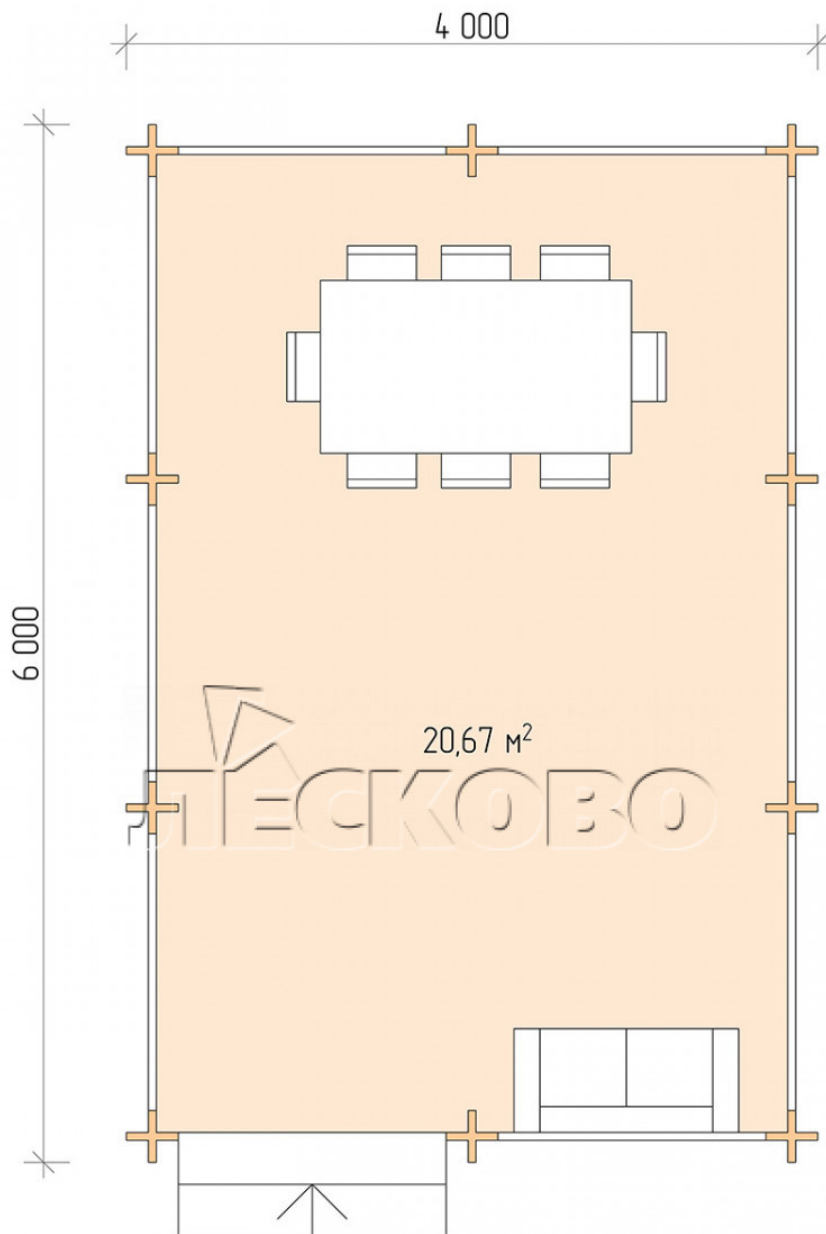

Gazebo "BS" series 4×6

Project Dimensions

4 × 6 / 21.1 m²

Full house set

2,735 €

Timber

45 mm

65 mm
+ 599 €

Project planning

4 000

6 000

20,67
M²

Разрез

House Kit

- Wall kit: mini-chamber drying chamber 44 × 145 mm with bowls for the project. The material of the tree is spruce, pine (GOST 8486). Humidity 12-14%. The height of the walls is 2.16 m;
- Logs, lower harness: board 45 × 145 mm chamber drying 10-12%;
- Floors: floorboard 35 mm, chamber drying;
- Ceiling: imitation of a bar 20 × 135 mm, chamber drying;
- Platbands: dry planed board 20 × 100 mm;
- Roof: shingles;