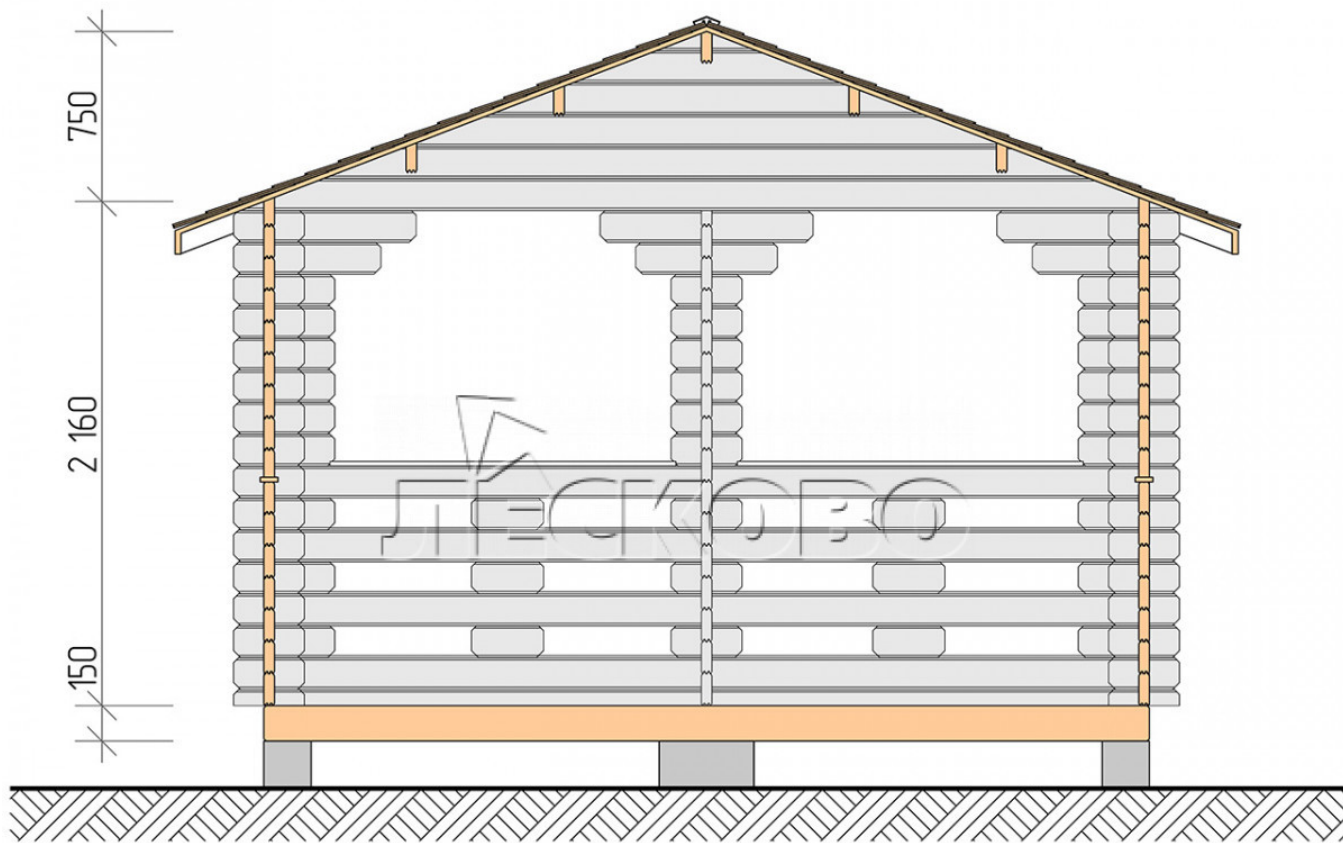

Gazebo "BS" series 4×6

Project Dimensions

4 × 6 / 21.1 m²

Full house set

2,735 €

Timber

45 mm

65 mm
+ 599 €

Project planning

4 000

6 000

20,67
M²

Разрез

House Kit

- Wall kit: mini-chamber drying chamber 44 × 145 mm with bowls for the project. The material of the tree is spruce, pine (GOST 8486). Humidity 12-14%. The height of the walls is 2.16 m;
- Logs, lower harness: board 45 × 145 mm chamber drying 10-12%;
- Floors: floorboard 35 mm, chamber drying;
- Ceiling: imitation of a bar 20 × 135 mm, chamber drying;
- Platbands: dry planed board 20 × 100 mm;
- Roof: shingles;