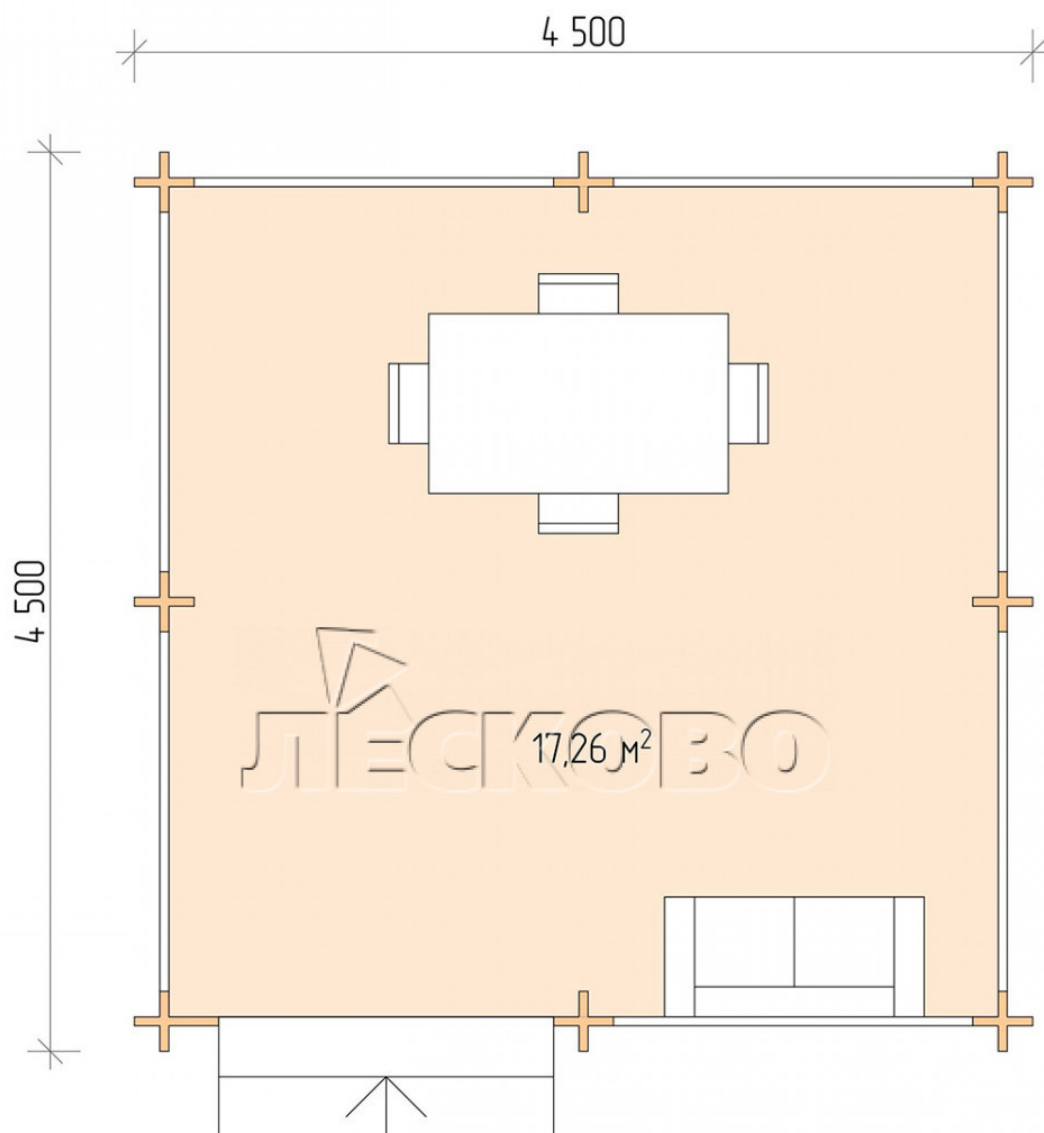

Gazebo "BS" series 4.5×4.5

Project Dimensions

4.5 × 4.5 / 17.7 m²

Full house set

2,219 €

Timber

45 MM

65 MM
+ 487 €

Project planning

4 500

4 500

Разрез

House Kit

- Wall kit: mini-chamber drying chamber 44 × 145 mm with bowls for the project. The material of the tree is spruce, pine (GOST 8486). Humidity 12-14%. The height of the walls is 2.16 m;
- Logs, lower harness: board 45 × 145 mm chamber drying 10-12%;
- Floors: floorboard 35 mm, chamber drying;
- Ceiling: imitation of a bar 20 × 135 mm, chamber drying;
- Platbands: dry planed board 20 × 100 mm;
- Roof: shingles;

- Skirting board 35 mm.

+7 (927) 738-08-11

г. Самара, ул. Дачная, д. 28, оф. 7