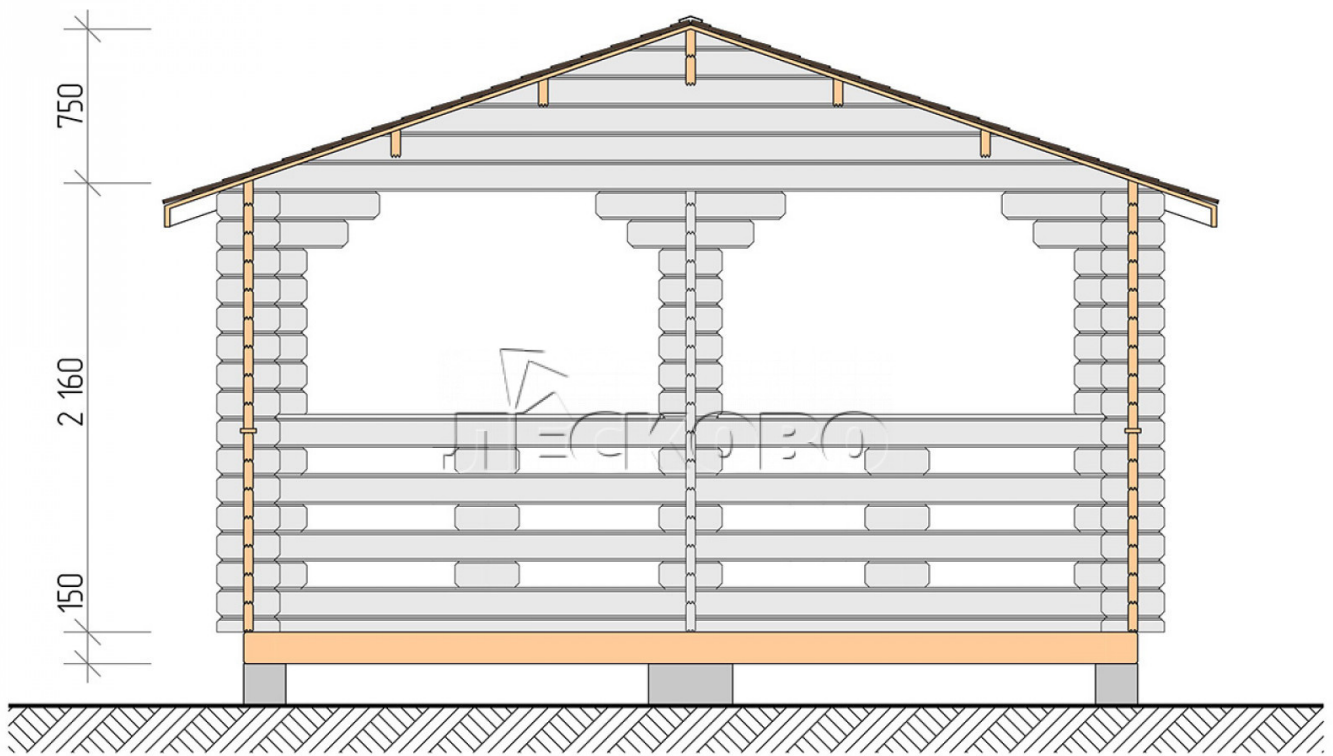

Gazebo "BS" series 4.5×4.5

Project Dimensions

4.5 × 4.5 / 17.7 m²

Full house set

2,219 €

Timber

45 MM

65 MM
+ 487 €

Project planning

4 500

4 500

Разрез

House Kit

- Wall kit: mini-chamber drying chamber 44 × 145 mm with bowls for the project. The material of the tree is spruce, pine (GOST 8486). Humidity 12-14%. The height of the walls is 2.16 m;
- Logs, lower harness: board 45 × 145 mm chamber drying 10-12%;
- Floors: floorboard 35 mm, chamber drying;
- Ceiling: imitation of a bar 20 × 135 mm, chamber drying;
- Platbands: dry planed board 20 × 100 mm;
- Roof: shingles;