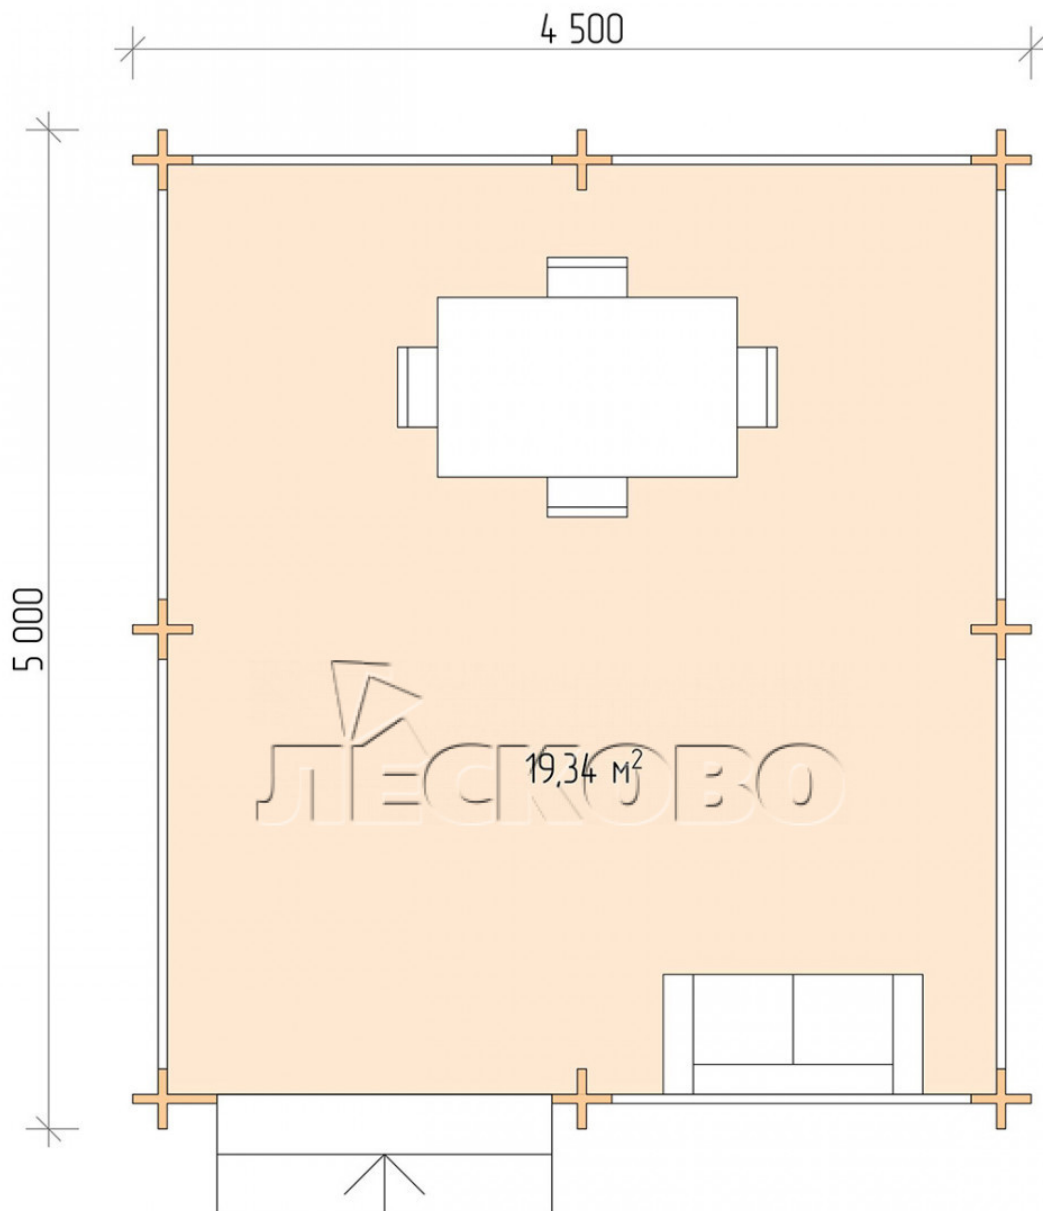

Gazebo "BS" serie 4.5×5

Project Dimensions

4.5 × 5 / 19.8 m²

Full house set

2,397 €

Timber

45 MM

65 MM
+ 513 €

Project planning

4 500

5 000

19,34

M²

Разрез

House Kit

- Wall kit: mini-chamber drying chamber 44 × 145 mm with bowls for the project. The material of the tree is spruce, pine (GOST 8486). Humidity 12-14%. The height of the walls is 2.16 m;
- Logs, lower harness: board 45 × 145 mm chamber drying 10-12%;
- Floors: floorboard 35 mm, chamber drying;
- Ceiling: imitation of a bar 20 × 135 mm, chamber drying;
- Platbands: dry planed board 20 × 100 mm;
- Roof: shingles;

- Skirting board 35 mm.

+7 (927) 738-08-11

г. Самара, ул. Дачная, д. 28, оф. 7