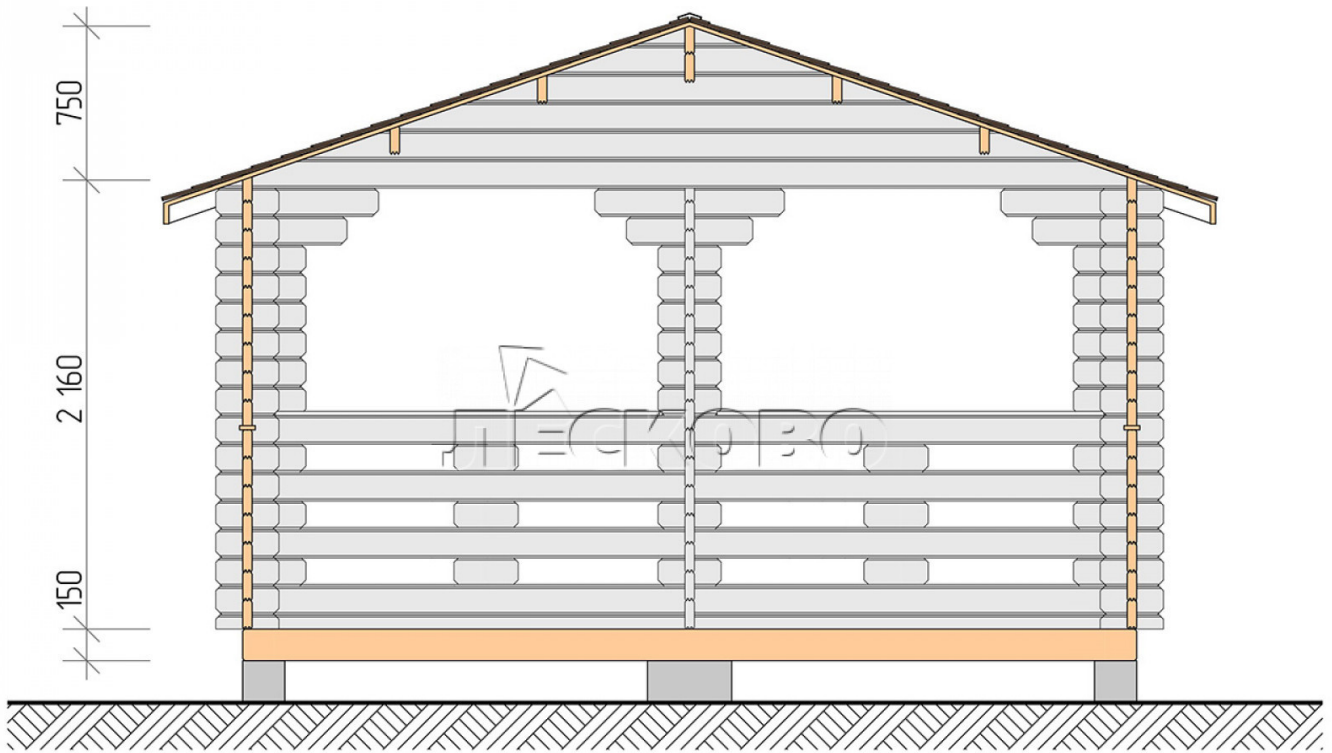

Gazebo "BS" serie 4.5×5

Project Dimensions

4.5 × 5 / 19.8 m²

Full house set

2,397 €

Timber

45 MM

65 MM
+ 513 €

Project planning

4 500

5 000

19,34

M²

Разрез

House Kit

- Wall kit: mini-chamber drying chamber 44 × 145 mm with bowls for the project. The material of the tree is spruce, pine (GOST 8486). Humidity 12-14%. The height of the walls is 2.16 m;
- Logs, lower harness: board 45 × 145 mm chamber drying 10-12%;
- Floors: floorboard 35 mm, chamber drying;
- Ceiling: imitation of a bar 20 × 135 mm, chamber drying;
- Platbands: dry planed board 20 × 100 mm;
- Roof: shingles;