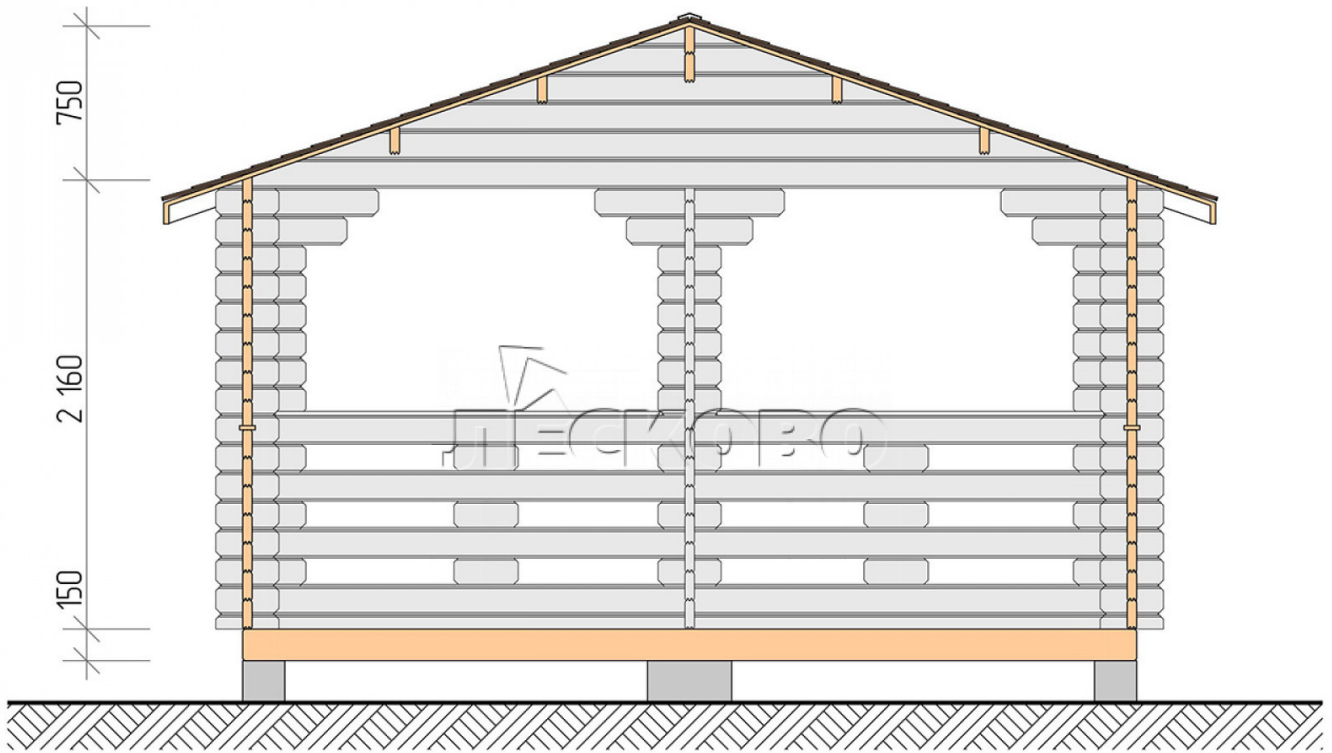

## Gazebo "BS" series 4.5×6

Project Dimensions

4.5 × 6 / 24 m<sup>2</sup>

Full house set

**2,965 €**

# Разрез

### House Kit

- Wall kit: mini-chamber drying chamber 44 × 145 mm with bowls for the project. The material of the tree is spruce, pine (GOST 8486). Humidity 12-14%. The height of the walls is 2.16 m;
- Logs, lower harness: board 45 × 145 mm chamber drying 10-12%;
- Floors: floorboard 35 mm, chamber drying;
- Ceiling: imitation of a bar 20 × 135 mm, chamber drying;
- Platbands: dry planed board 20 × 100 mm;
- Roof: shingles;