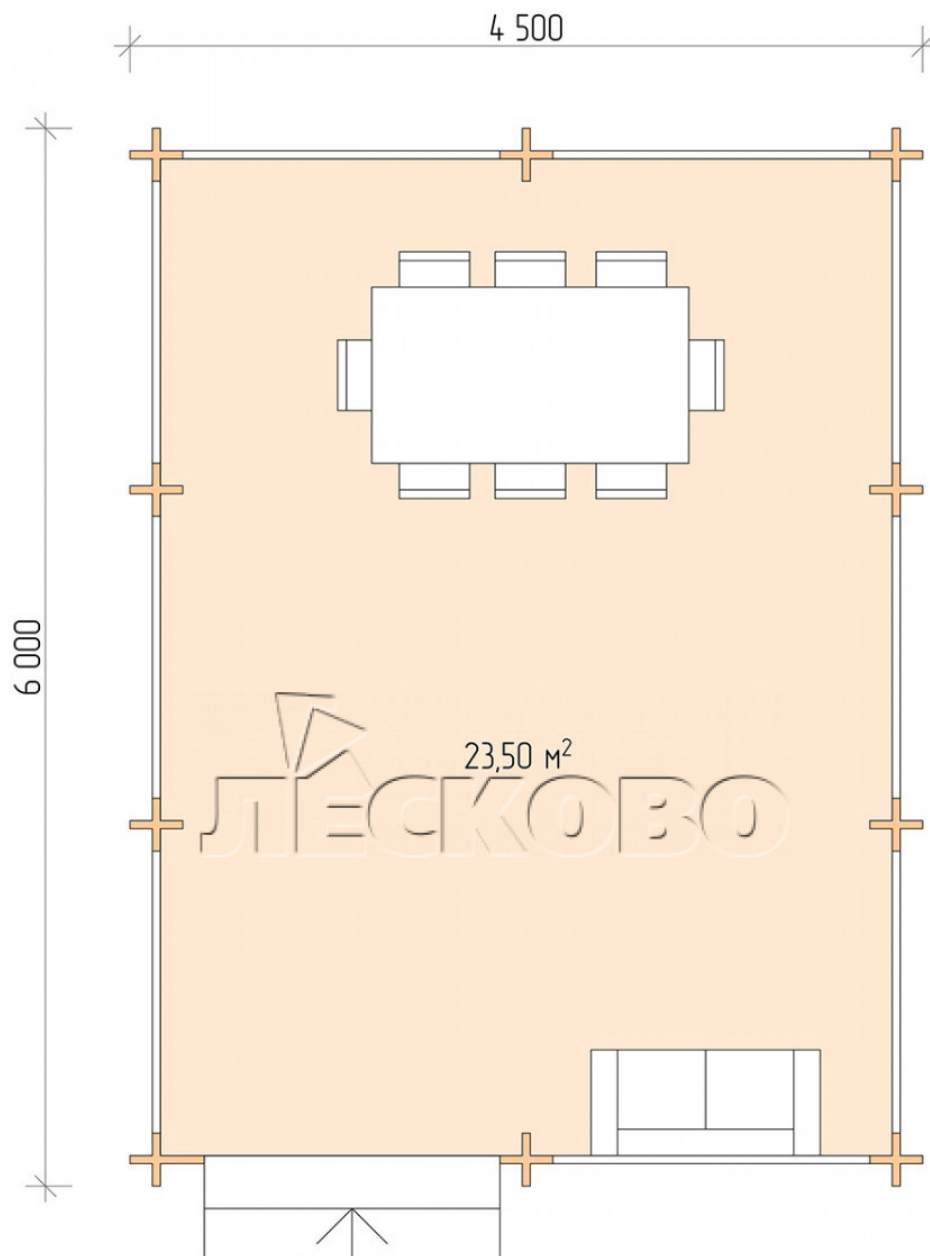

## Gazebo "BS" series 4.5×6

Project Dimensions

4.5 × 6 / 24 m<sup>2</sup>

Full house set

**2,965 €**

# Разрез

### House Kit

- Wall kit: mini-chamber drying chamber 44 × 145 mm with bowls for the project. The material of the tree is spruce, pine (GOST 8486). Humidity 12-14%. The height of the walls is 2.16 m;
- Logs, lower harness: board 45 × 145 mm chamber drying 10-12%;
- Floors: floorboard 35 mm, chamber drying;
- Ceiling: imitation of a bar 20 × 135 mm, chamber drying;
- Platbands: dry planed board 20 × 100 mm;
- Roof: shingles;