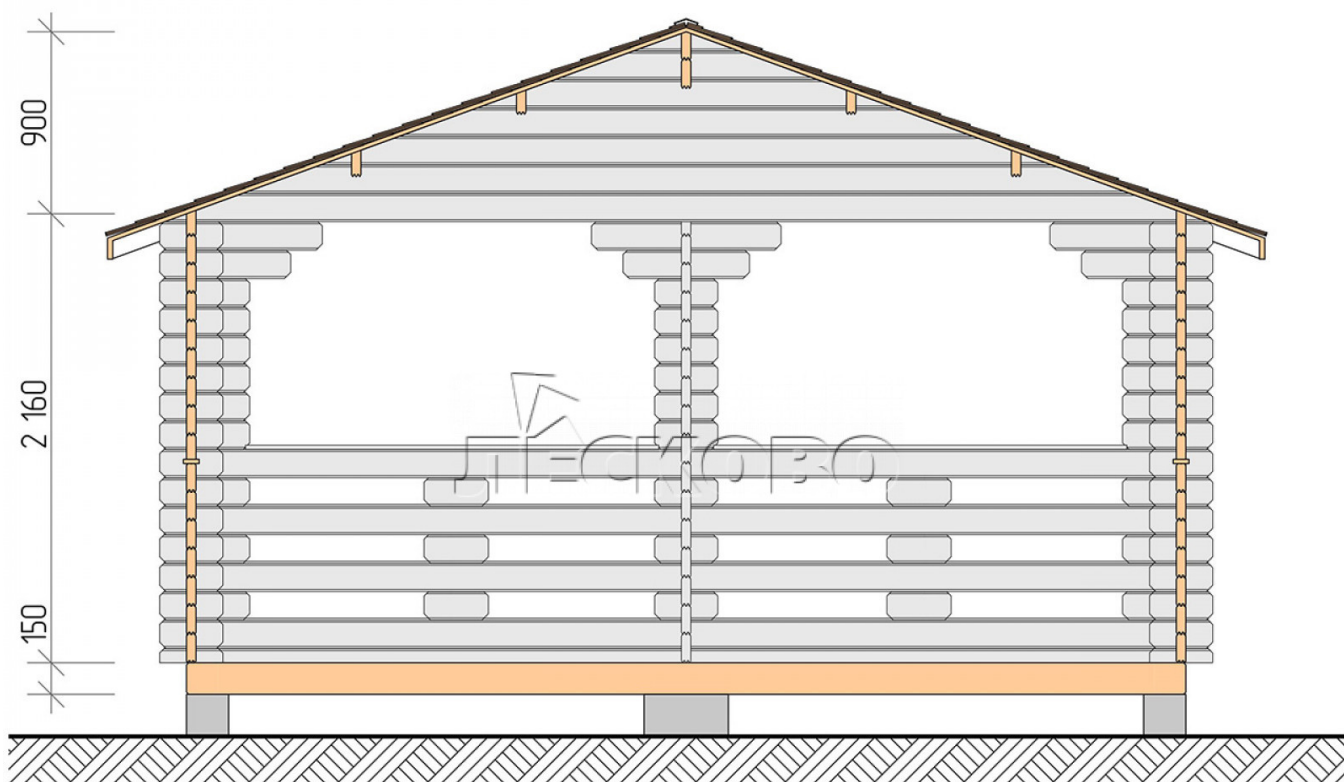

## Gazebo "BS" series 5×5.5

Project Dimensions

5 × 5.5 / 24.5 m<sup>2</sup>

Full house set

**3,065 €**

# Разрез

## House Kit

- Wall kit: mini-chamber drying chamber 44 × 145 mm with bowls for the project. The material of the tree is spruce, pine (GOST 8486). Humidity 12-14%. The height of the walls is 2.16 m;
- Logs, lower harness: board 45 × 145 mm chamber drying 10-12%;
- Floors: floorboard 35 mm, chamber drying;
- Ceiling: imitation of a bar 20 × 135 mm, chamber drying;
- Platbands: dry planed board 20 × 100 mm;
- Roof: shingles;