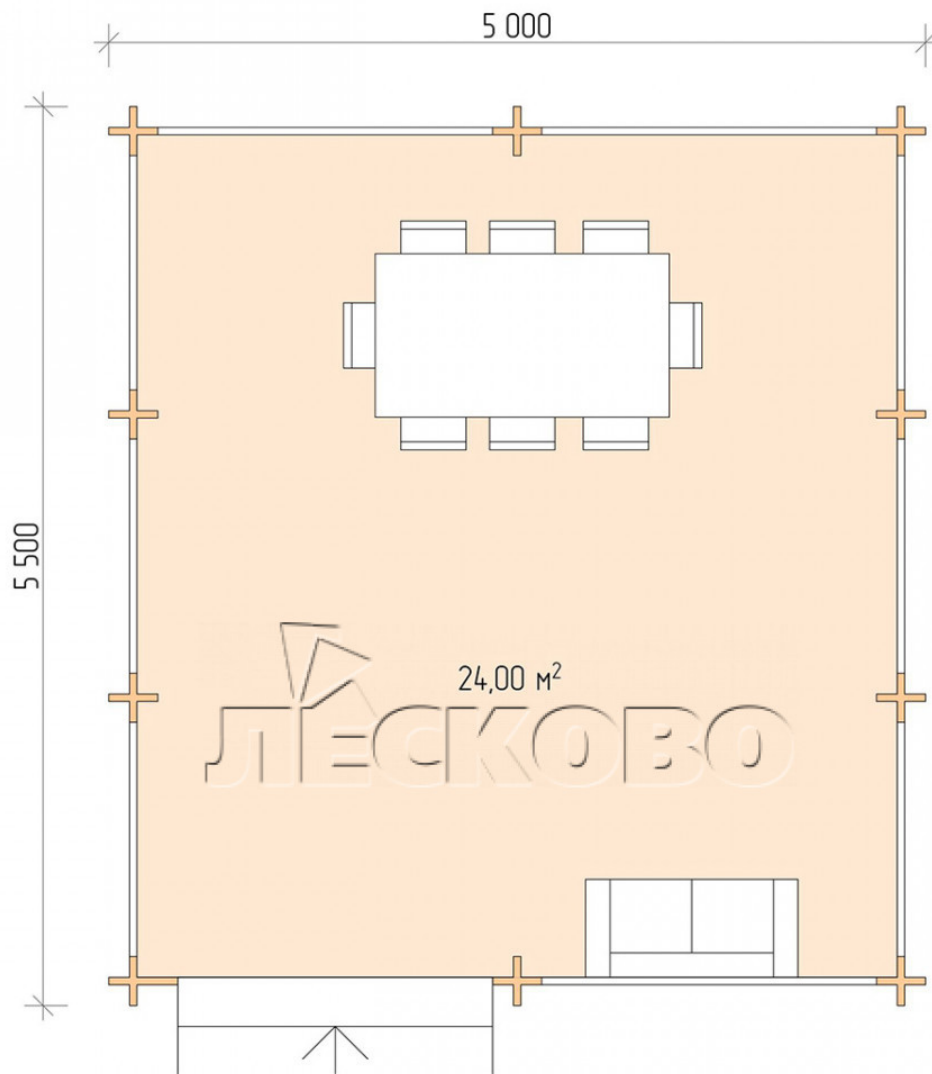

## Gazebo "BS" series 5×5.5

Project Dimensions

5 × 5.5 / 24.5 m<sup>2</sup>

Full house set

**3,065 €**

# Разрез

## House Kit

- Wall kit: mini-chamber drying chamber 44 × 145 mm with bowls for the project. The material of the tree is spruce, pine (GOST 8486). Humidity 12-14%. The height of the walls is 2.16 m;
- Logs, lower harness: board 45 × 145 mm chamber drying 10-12%;
- Floors: floorboard 35 mm, chamber drying;
- Ceiling: imitation of a bar 20 × 135 mm, chamber drying;
- Platbands: dry planed board 20 × 100 mm;
- Roof: shingles;