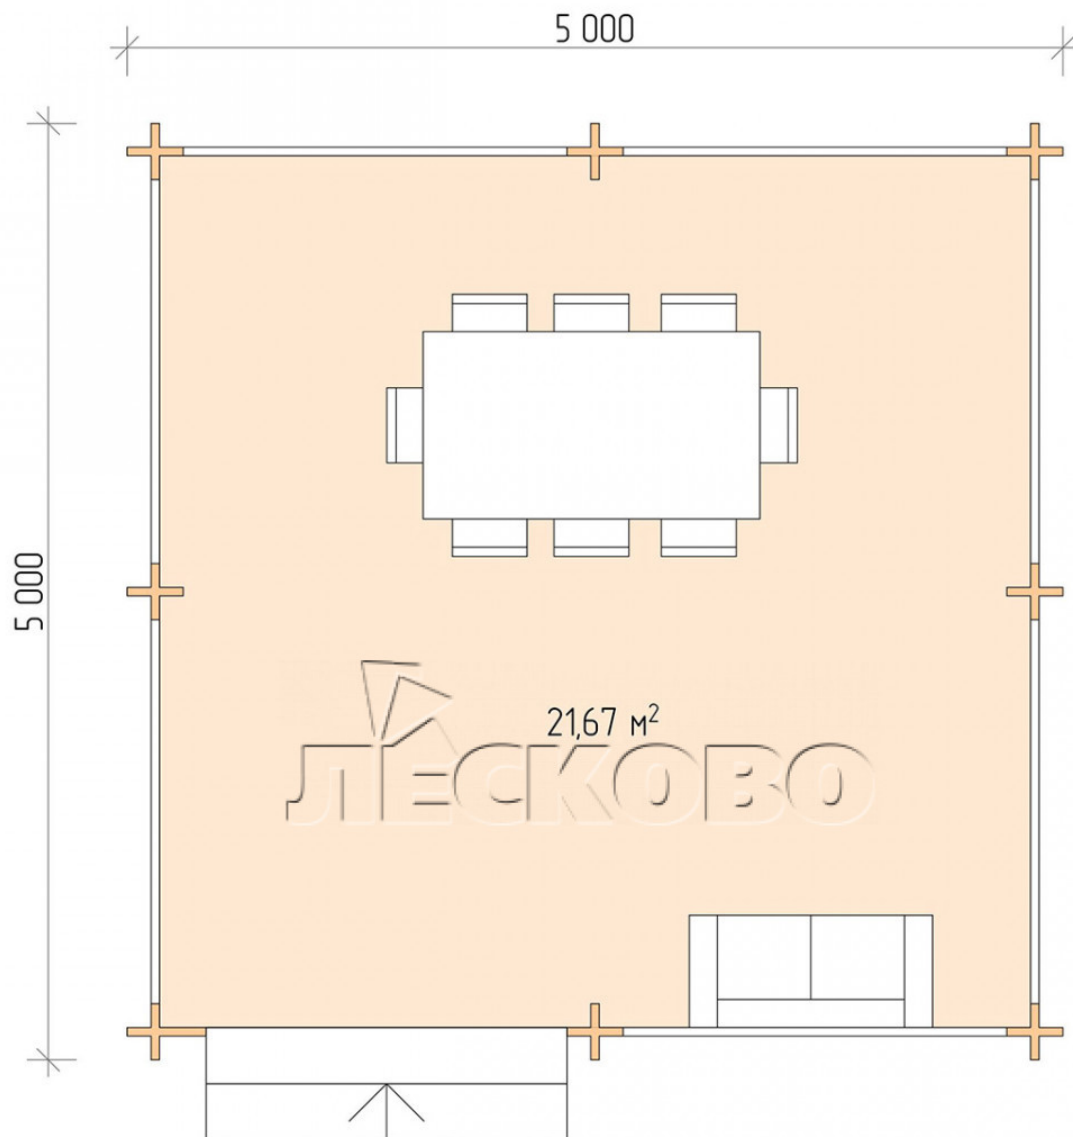

## Gazebo "BS" series 5×5

Project Dimensions

5 × 5 / 22.1 m<sup>2</sup>

Full house set

**2,892 €**

# Разрез

### House Kit

- Wall kit: mini-chamber drying chamber 44 × 145 mm with bowls for the project. The material of the tree is spruce, pine (GOST 8486). Humidity 12-14%. The height of the walls is 2.16 m;
- Logs, lower harness: board 45 × 145 mm chamber drying 10-12%;
- Floors: floorboard 35 mm, chamber drying;
- Ceiling: imitation of a bar 20 × 135 mm, chamber drying;
- Platbands: dry planed board 20 × 100 mm;
- Roof: shingles;