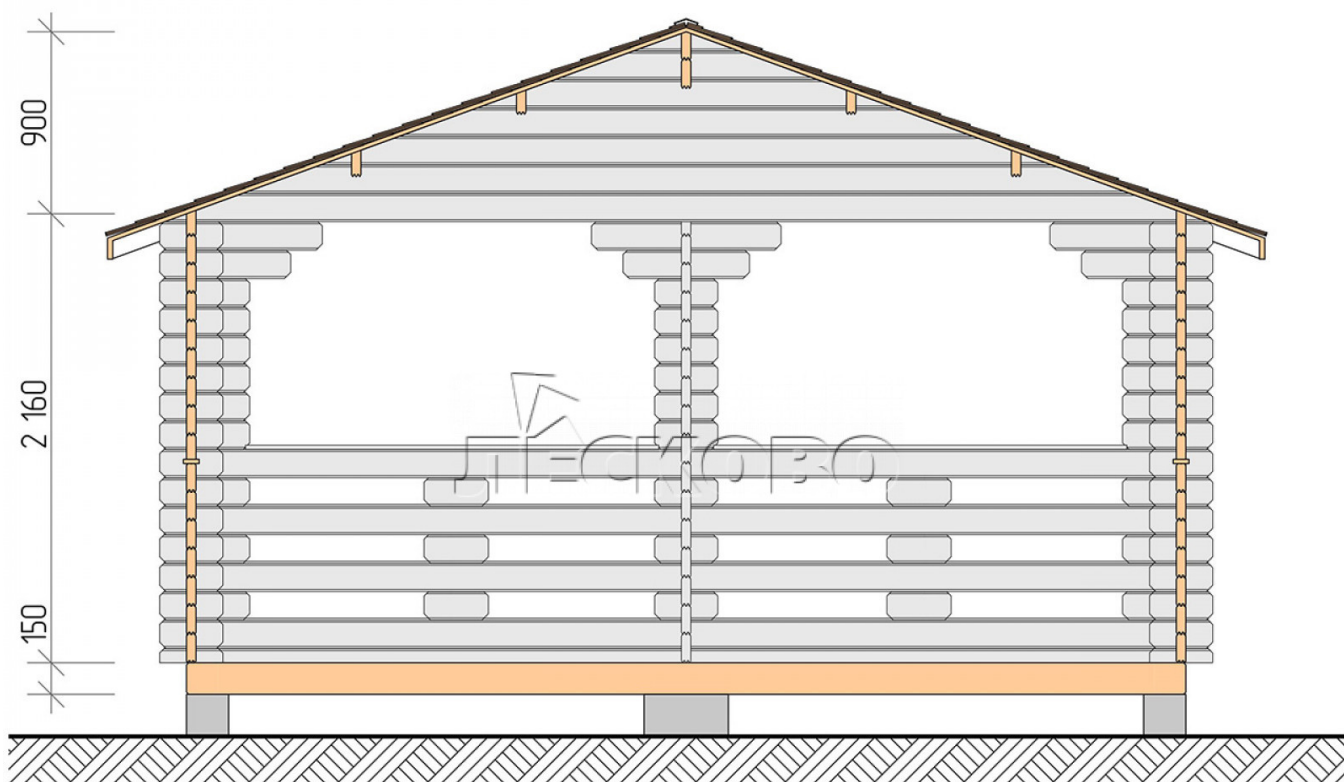

## Gazebo "BS" series 5×5

Project Dimensions

5 × 5 / 22.1 m<sup>2</sup>

Full house set

**2,892 €**

# Разрез

### House Kit

- Wall kit: mini-chamber drying chamber 44 × 145 mm with bowls for the project. The material of the tree is spruce, pine (GOST 8486). Humidity 12-14%. The height of the walls is 2.16 m;
- Logs, lower harness: board 45 × 145 mm chamber drying 10-12%;
- Floors: floorboard 35 mm, chamber drying;
- Ceiling: imitation of a bar 20 × 135 mm, chamber drying;
- Platbands: dry planed board 20 × 100 mm;
- Roof: shingles;