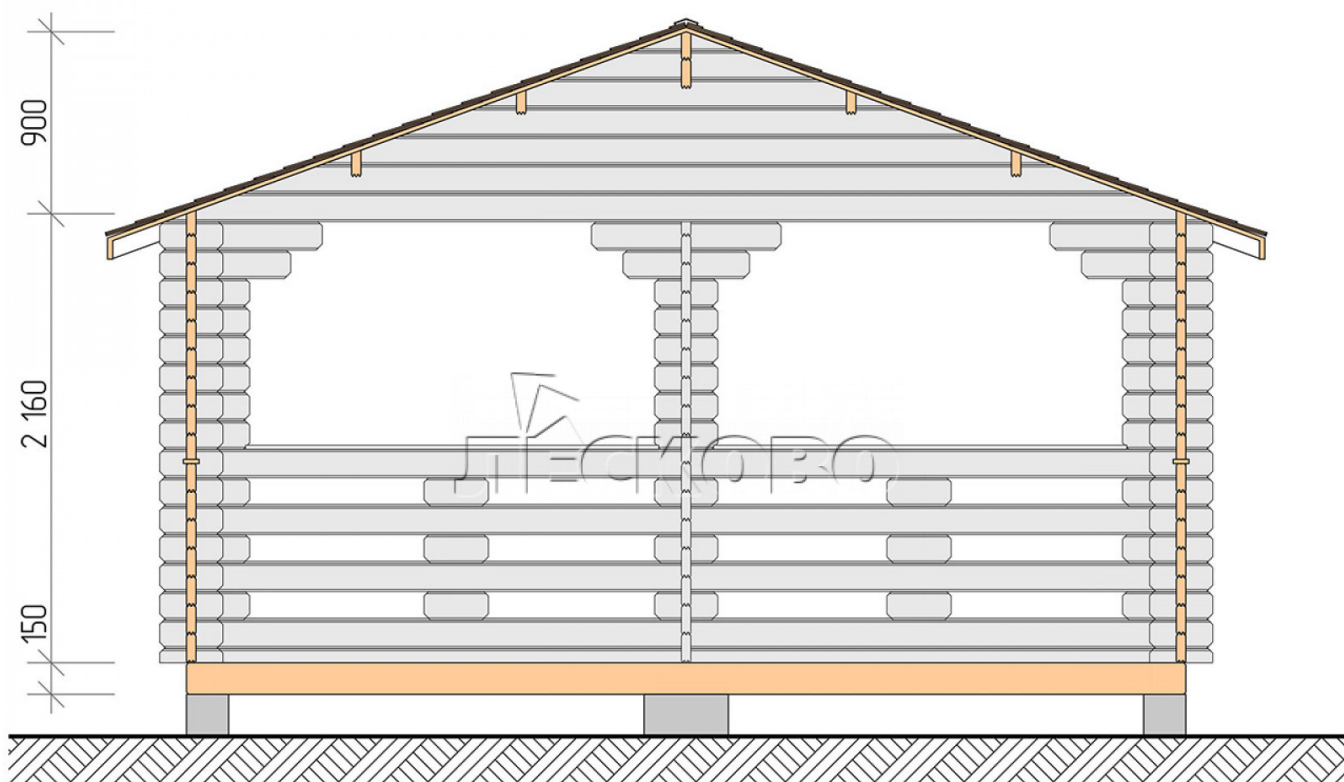

Gazebo "BS" series 5×6

Project Dimensions

5 × 6 / 26.8 m²

Full house set

3,272 €

Timber

45 MM

65 MM
+ 715 €

Project planning

5 000

6 000

Разрез

House Kit

- Wall kit: mini-chamber drying chamber 44 × 145 mm with bowls for the project. The material of the tree is spruce, pine (GOST 8486). Humidity 12-14%. The height of the walls is 2.16 m;
- Logs, lower harness: board 45 × 145 mm chamber drying 10-12%;
- Floors: floorboard 35 mm, chamber drying;
- Ceiling: imitation of a bar 20 × 135 mm, chamber drying;
- Platbands: dry planed board 20 × 100 mm;
- Roof: shingles;