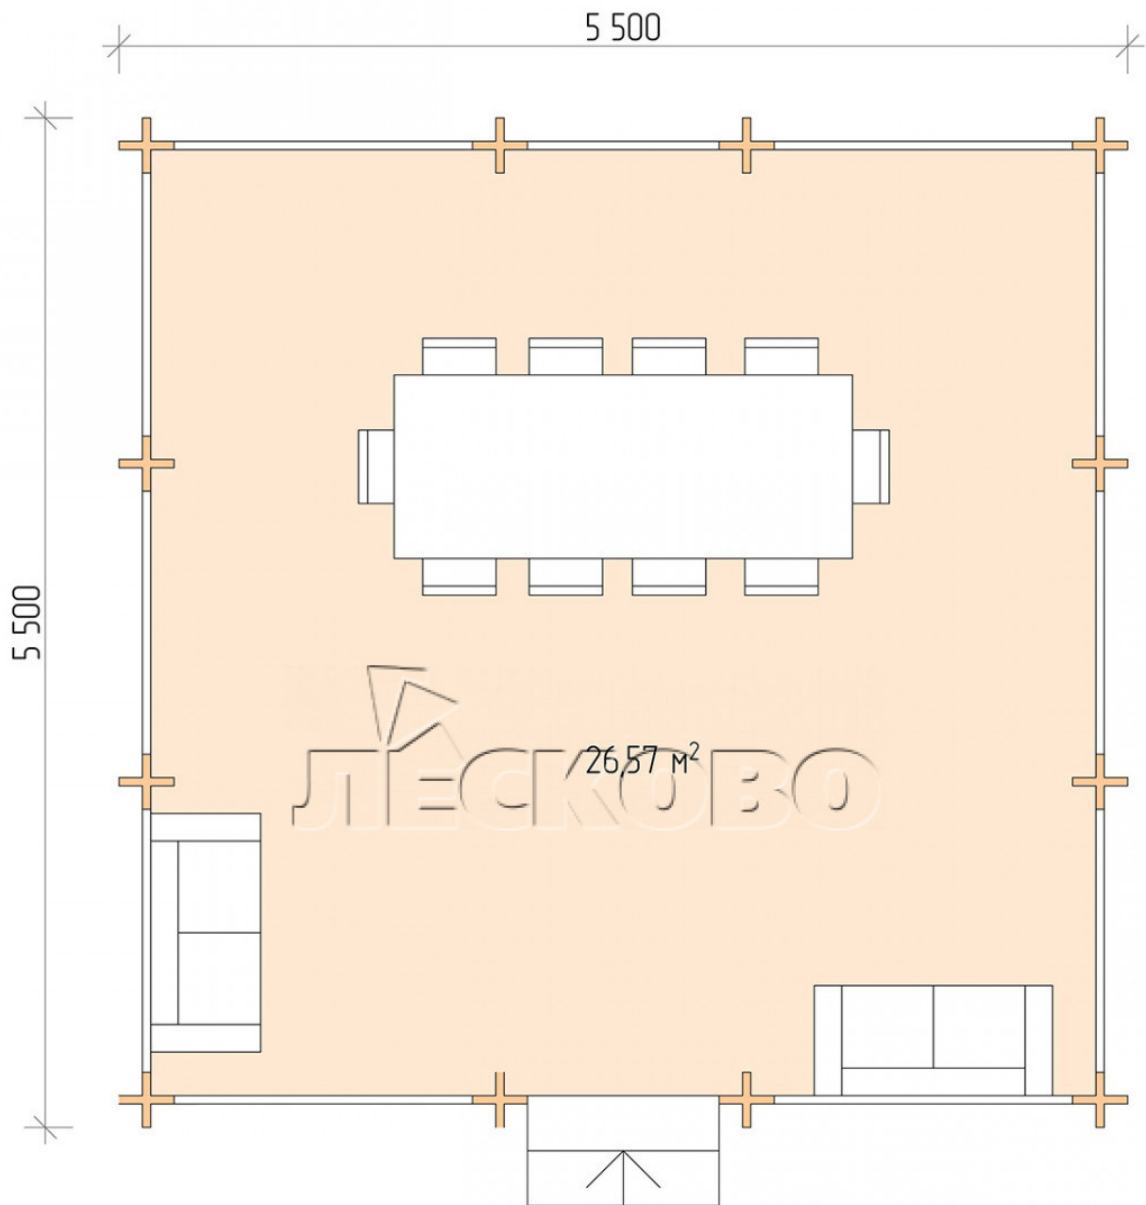

## Gazebo "BS" series 5.5×5.5

Project Dimensions

5.5 × 5.5 / 27 m<sup>2</sup>

Full house set

**3,514 €**

## Project planning

5 500

5 500

# Разрез

## House Kit

- Wall kit: mini-chamber drying chamber 44 × 145 mm with bowls for the project. The material of the tree is spruce, pine (GOST 8486). Humidity 12-14%. The height of the walls is 2.16 m;
- Logs, lower harness: board 45 × 145 mm chamber drying 10-12%;
- Floors: floorboard 35 mm, chamber drying;
- Ceiling: imitation of a bar 20 × 135 mm, chamber drying;
- Platbands: dry planed board 20 × 100 mm;
- Roof: shingles;