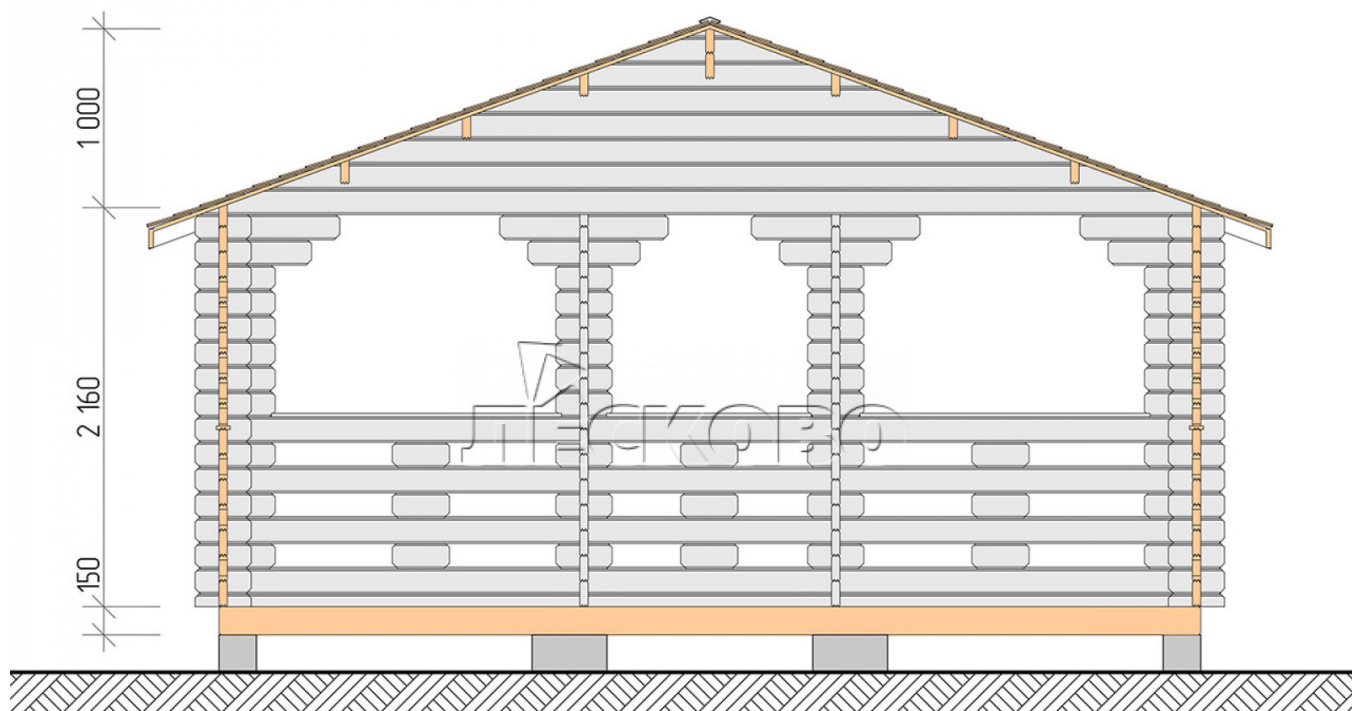

## Gazebo "BS" series 5.5×5.5

Project Dimensions

5.5 × 5.5 / 27 m<sup>2</sup>

Full house set

**3,514 €**

## Project planning

5 500

5 500

# Разрез

## House Kit

- Wall kit: mini-chamber drying chamber 44 × 145 mm with bowls for the project. The material of the tree is spruce, pine (GOST 8486). Humidity 12-14%. The height of the walls is 2.16 m;
- Logs, lower harness: board 45 × 145 mm chamber drying 10-12%;
- Floors: floorboard 35 mm, chamber drying;
- Ceiling: imitation of a bar 20 × 135 mm, chamber drying;
- Platbands: dry planed board 20 × 100 mm;
- Roof: shingles;