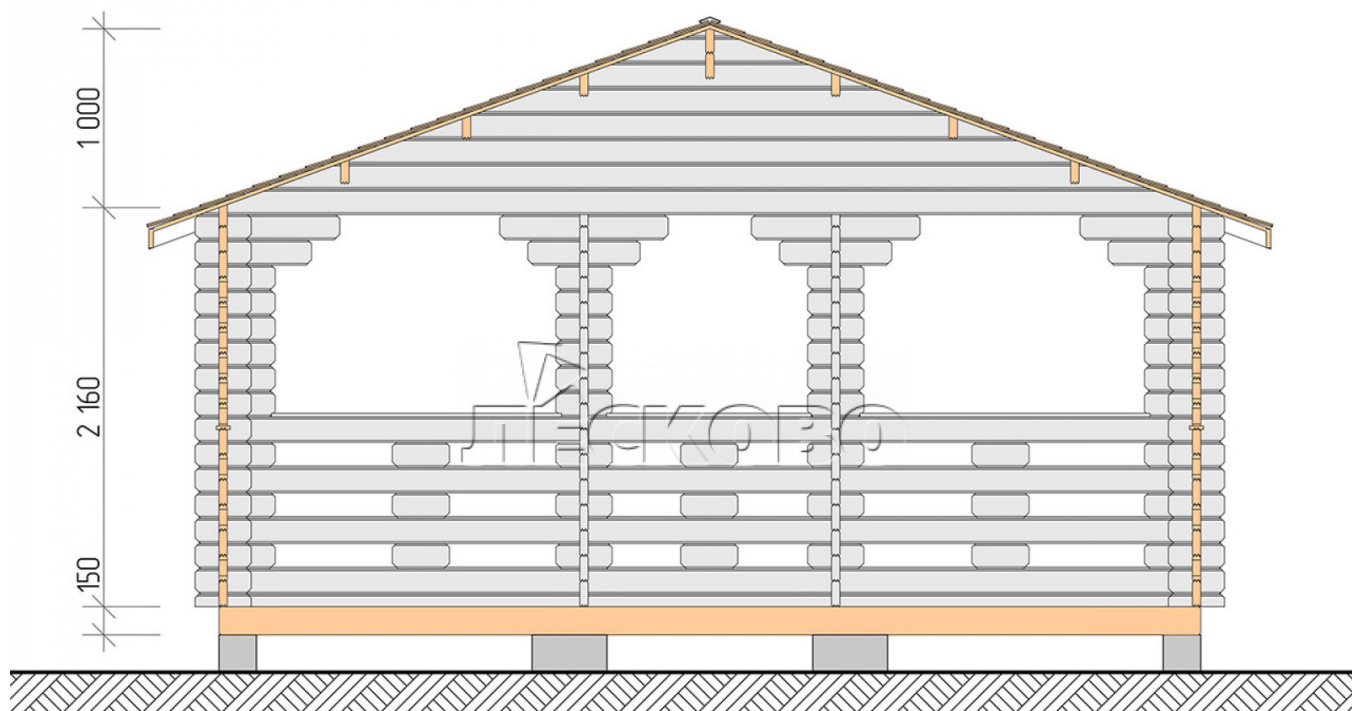

## Gazebo "BS" series 5.5×6

Project Dimensions

5.5 × 6 / 29.7 m<sup>2</sup>

Full house set

**3,735 €**

# Разрез

### House Kit

- Wall kit: mini-chamber drying chamber  $44 \times 145$  mm with bowls for the project. The material of the tree is spruce, pine (GOST 8486). Humidity 12-14%. The height of the walls is 2.16 m;
- Logs, lower harness: board  $45 \times 145$  mm chamber drying 10-12%;
- Floors: floorboard 35 mm, chamber drying;
- Ceiling: imitation of a bar  $20 \times 135$  mm, chamber drying;
- Platbands: dry planed board  $20 \times 100$  mm;
- Roof: shingles;