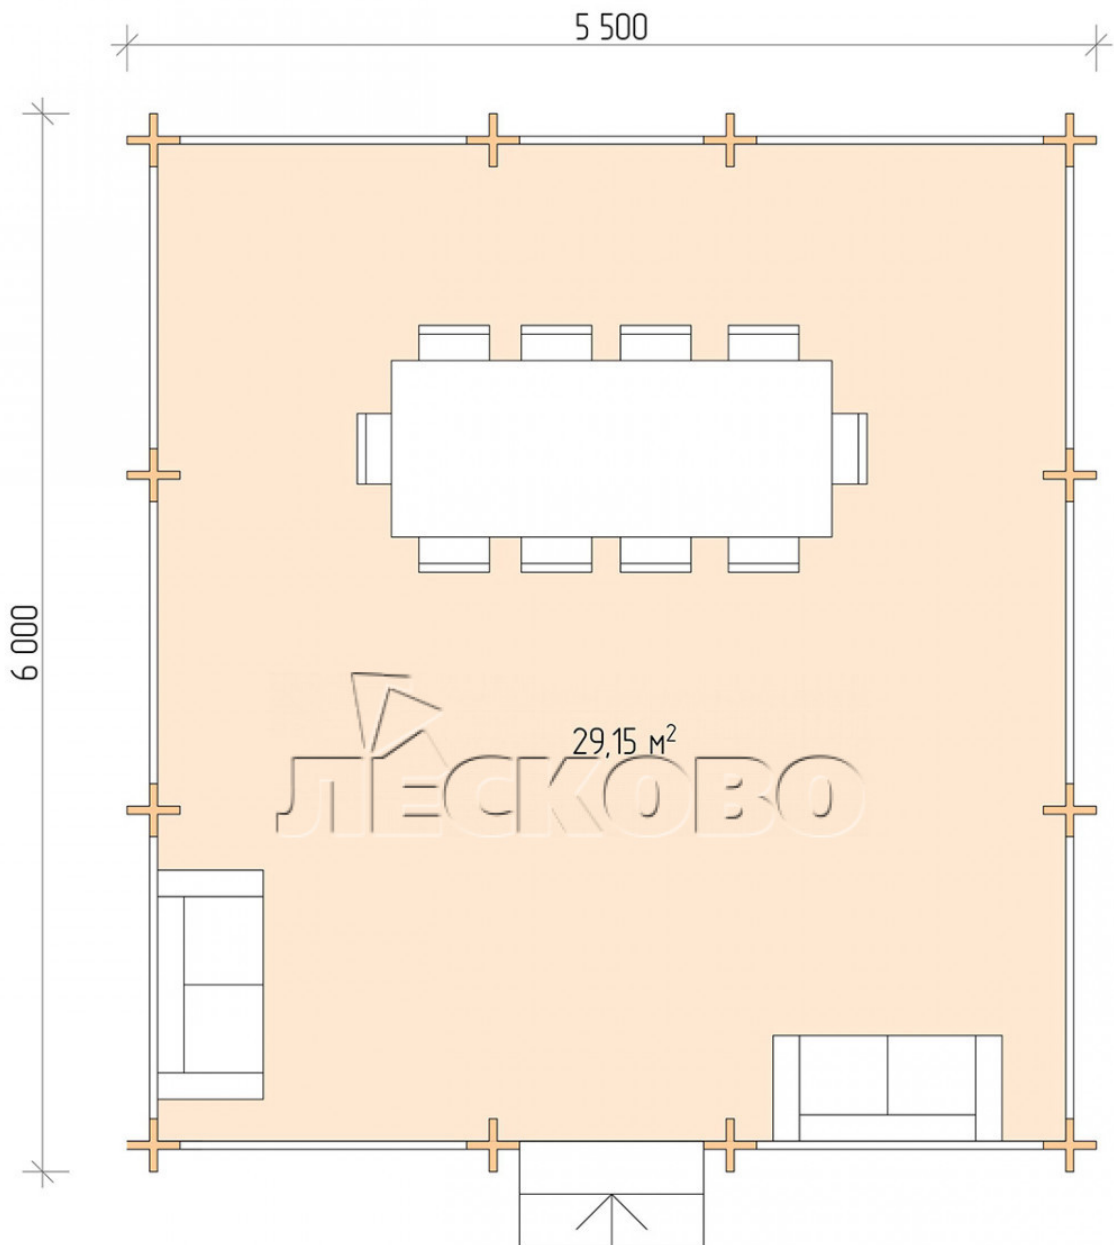

## Gazebo "BS" series 5.5×6

Project Dimensions

5.5 × 6 / 29.7 m<sup>2</sup>

Full house set

**3,735 €**

# Разрез

### House Kit

- Wall kit: mini-chamber drying chamber  $44 \times 145$  mm with bowls for the project. The material of the tree is spruce, pine (GOST 8486). Humidity 12-14%. The height of the walls is 2.16 m;
- Logs, lower harness: board  $45 \times 145$  mm chamber drying 10-12%;
- Floors: floorboard 35 mm, chamber drying;
- Ceiling: imitation of a bar  $20 \times 135$  mm, chamber drying;
- Platbands: dry planed board  $20 \times 100$  mm;
- Roof: shingles;