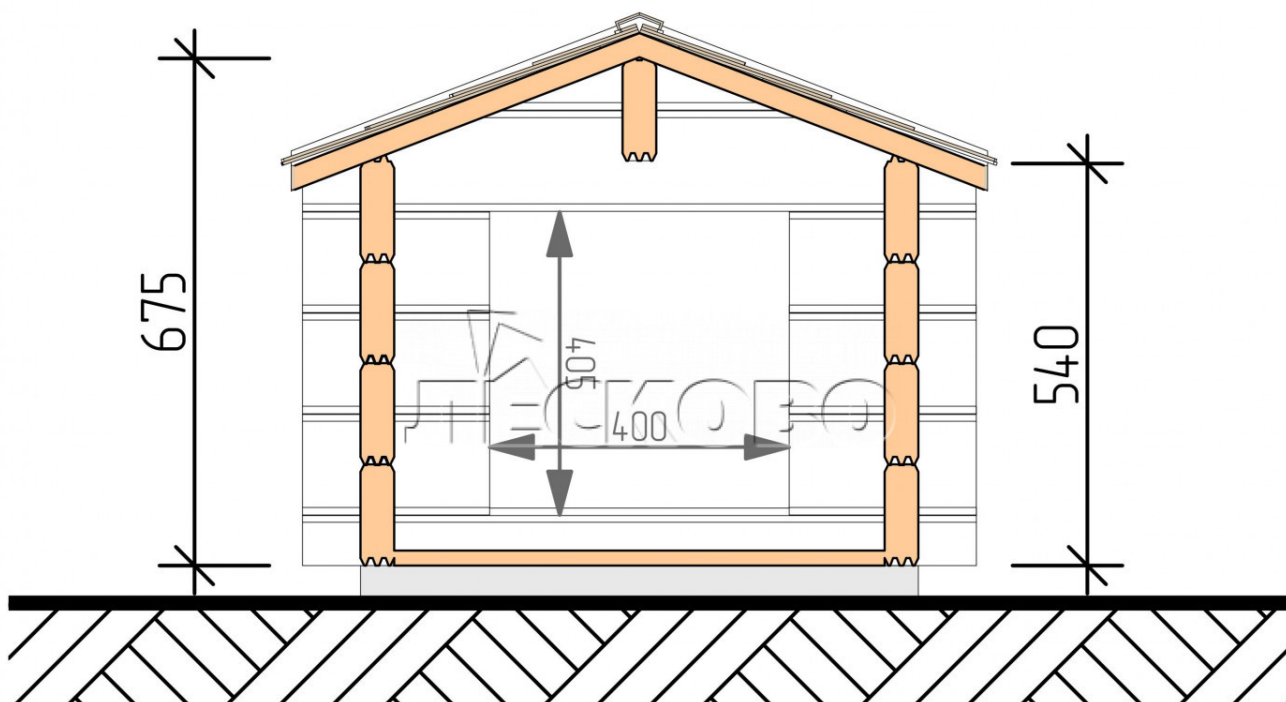

Разрез

+7 (927) 738-08-11

г. Самара, ул. Дачная, д. 28, оф. 7