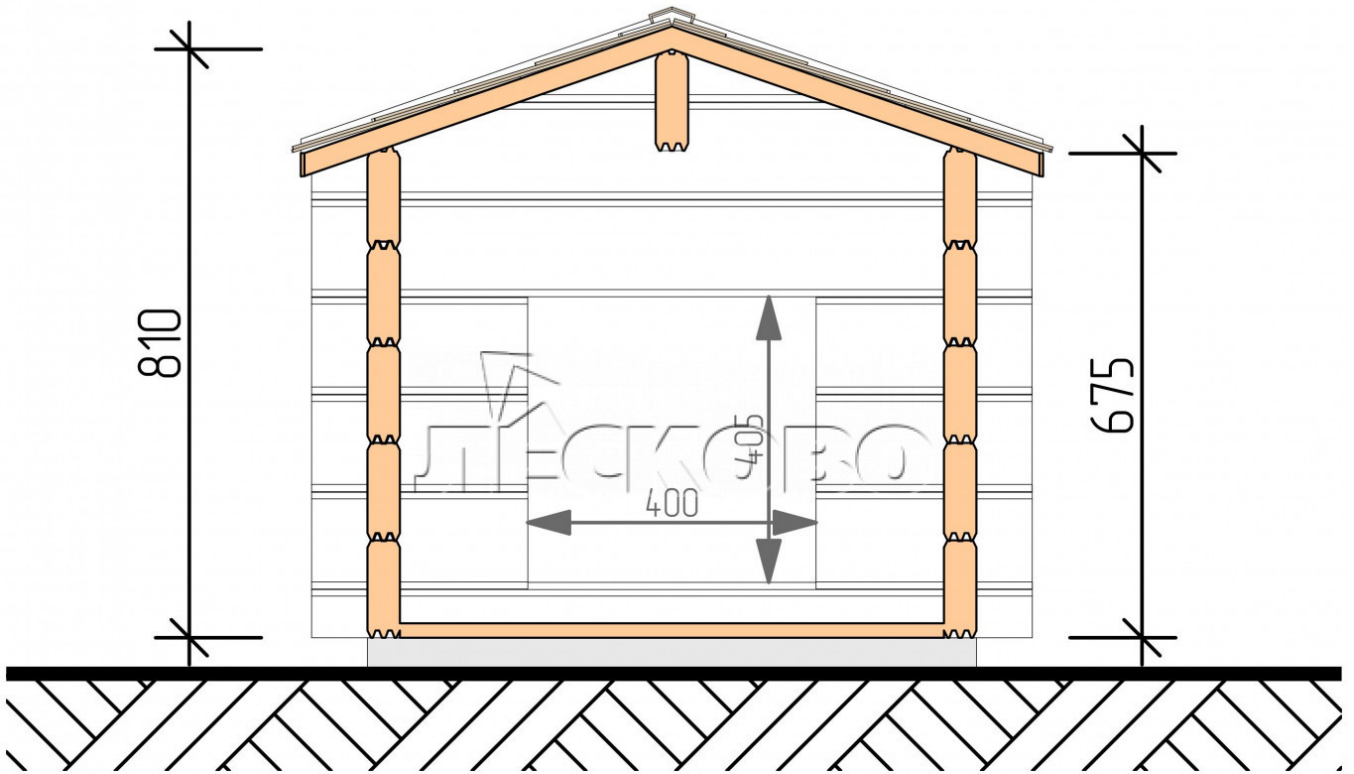

Разрез

+7 (927) 738-08-11

г. Самара, ул. Дачная, д. 28, оф. 7