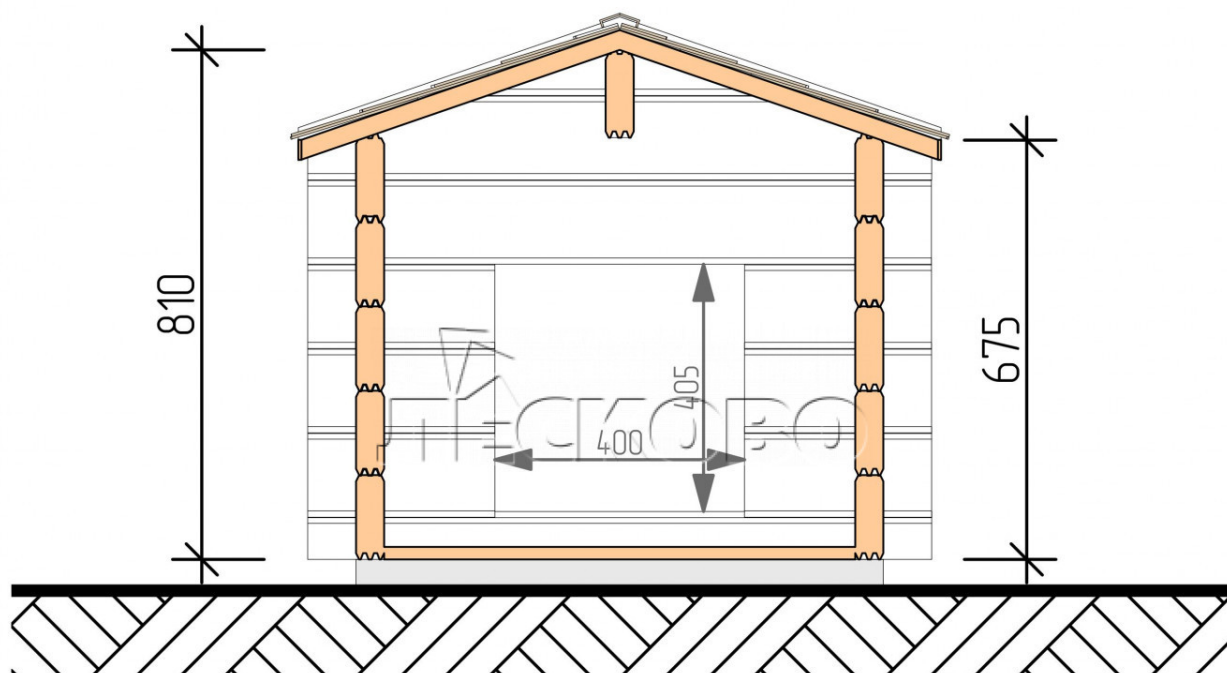

Разрез

+7 (927) 738-08-11

г. Самара, ул. Дачная, д. 28, оф. 7