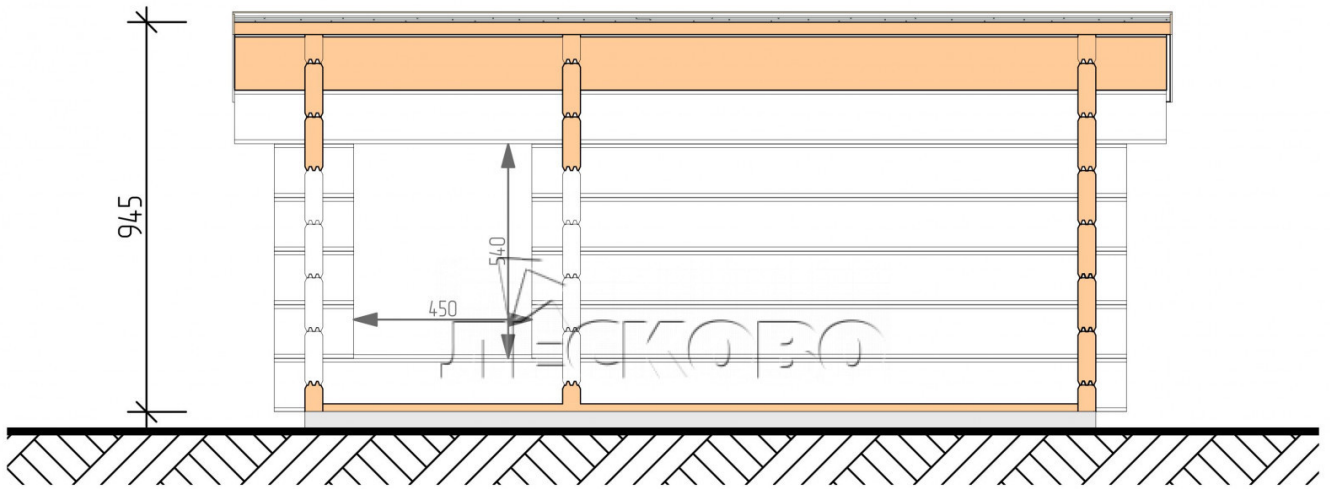

Разрез

+7 (927) 738-08-11

г. Самара, ул. Дачная, д. 28, оф. 7