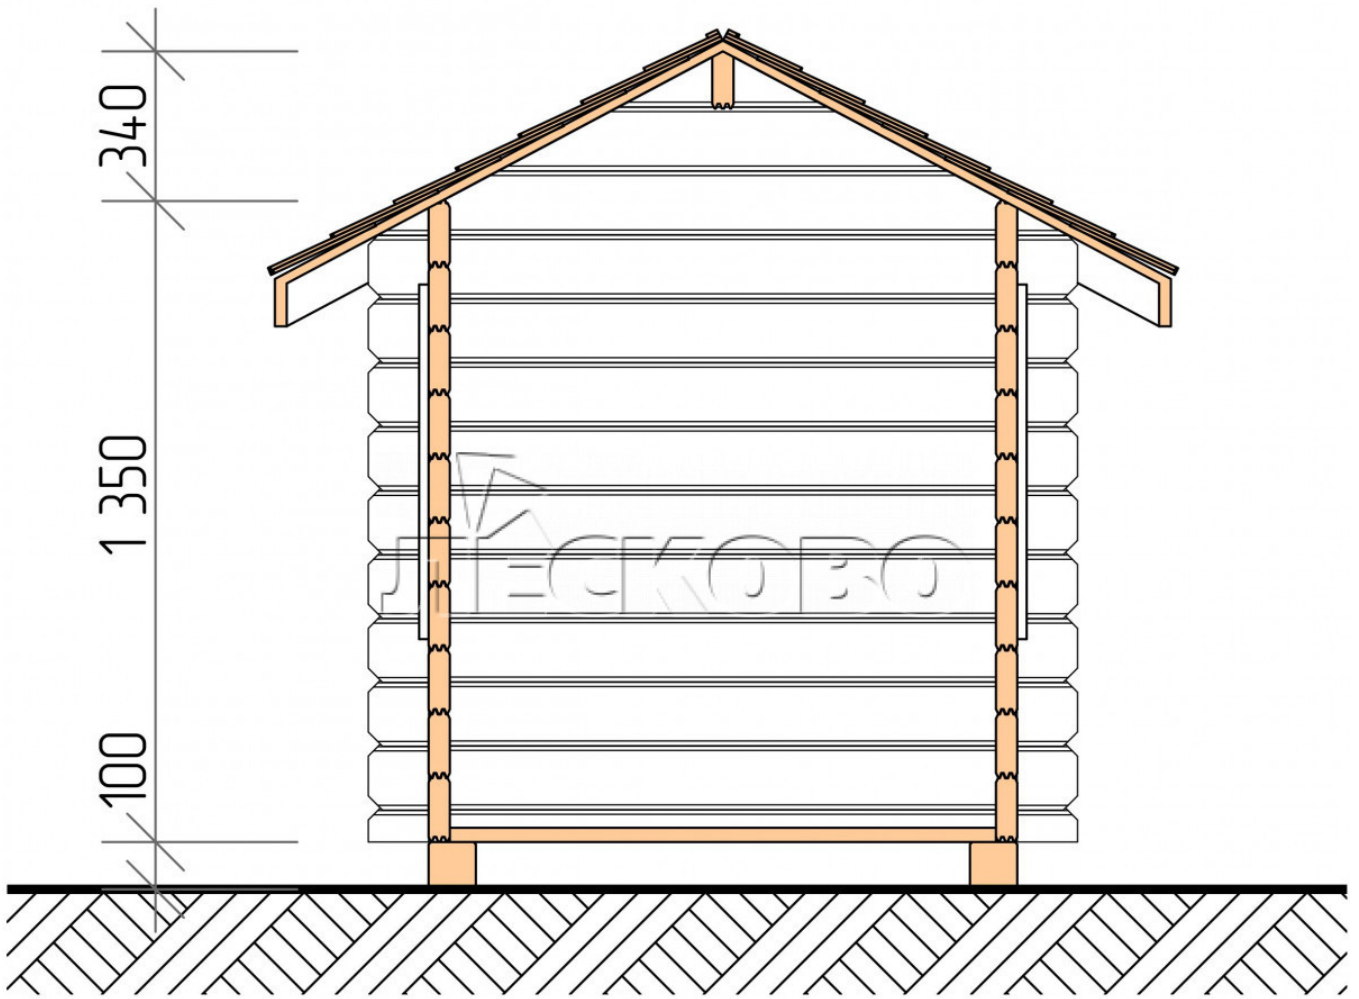

Playhouse "DD" series 1.5×1.5

Project Dimensions

1.5 × 1.5 / 1.4 m²

Full house set

440 €

Timber

45 mm

65 mm
+ 114 €

Project planning

1 500

1 500

Разрез

House Kit

- Wall kit: mini-chamber drying chamber 44 × 145 mm with bowls for the project;
- Logs, lower harness: board 45 × 145 mm chamber drying 10-12%;
- Floors: floorboard 35 mm, chamber drying;
- Ceiling: imitation of a bar 20 × 135 mm, chamber drying;
- Platbands: dry planed board 20 × 100 mm;
- Roof: shingles;