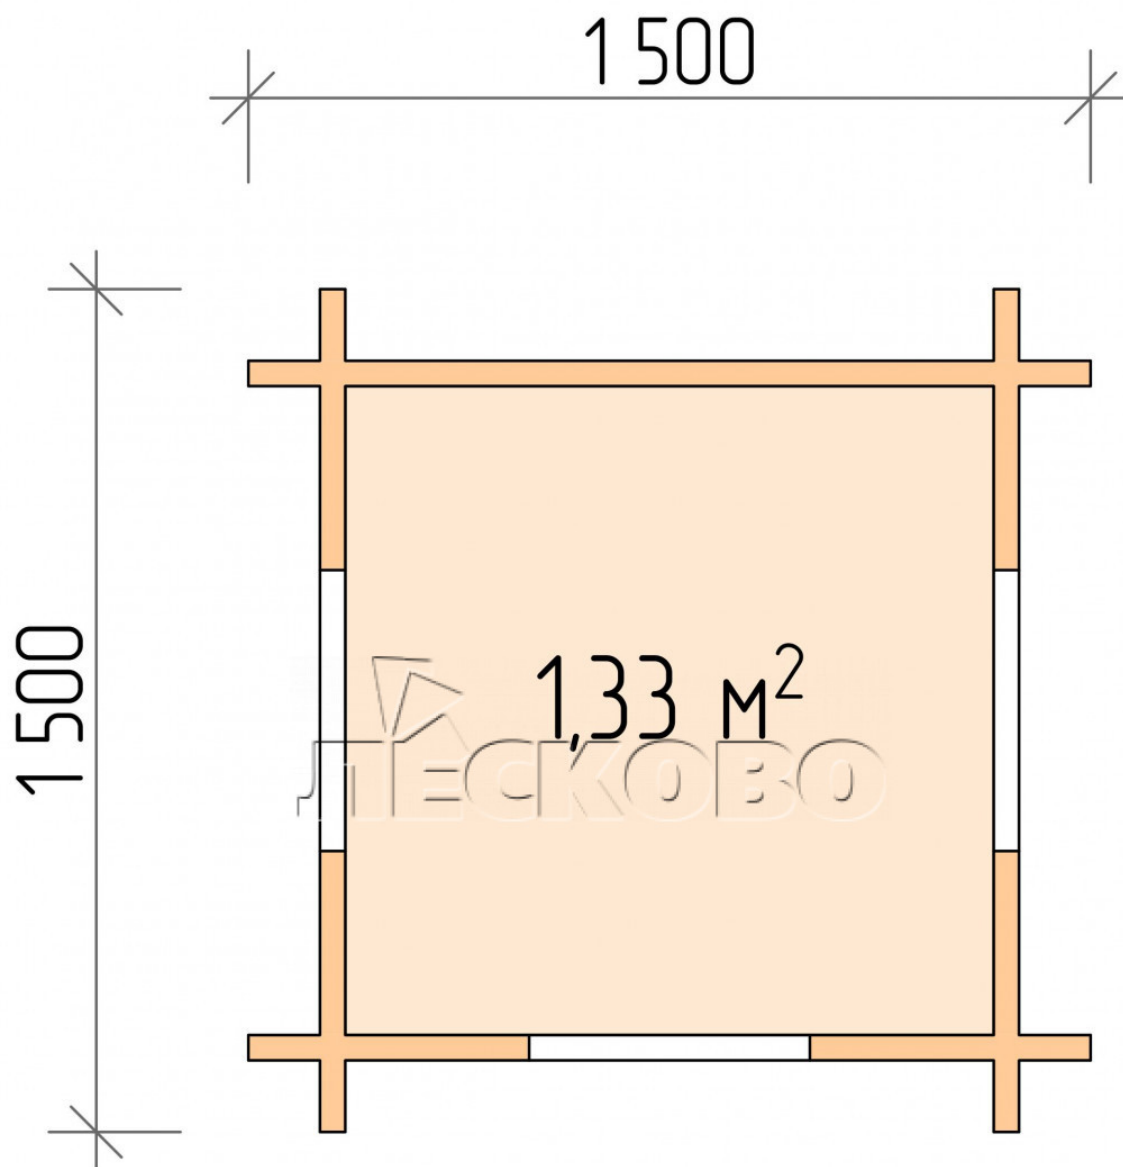

Playhouse "DD" series 1.5×1.5

Project Dimensions

1.5 × 1.5 / 1.4 m²

Full house set

440 €

Timber

45 mm

65 mm
+ 114 €

Project planning

1 500

1 500

Разрез

House Kit

- Wall kit: mini-chamber drying chamber 44 × 145 mm with bowls for the project;
- Logs, lower harness: board 45 × 145 mm chamber drying 10-12%;
- Floors: floorboard 35 mm, chamber drying;
- Ceiling: imitation of a bar 20 × 135 mm, chamber drying;
- Platbands: dry planed board 20 × 100 mm;
- Roof: shingles;

- Skirting board 35 mm.

+7 (927) 738-08-11

г. Самара, ул. Дачная, д. 28, оф. 7