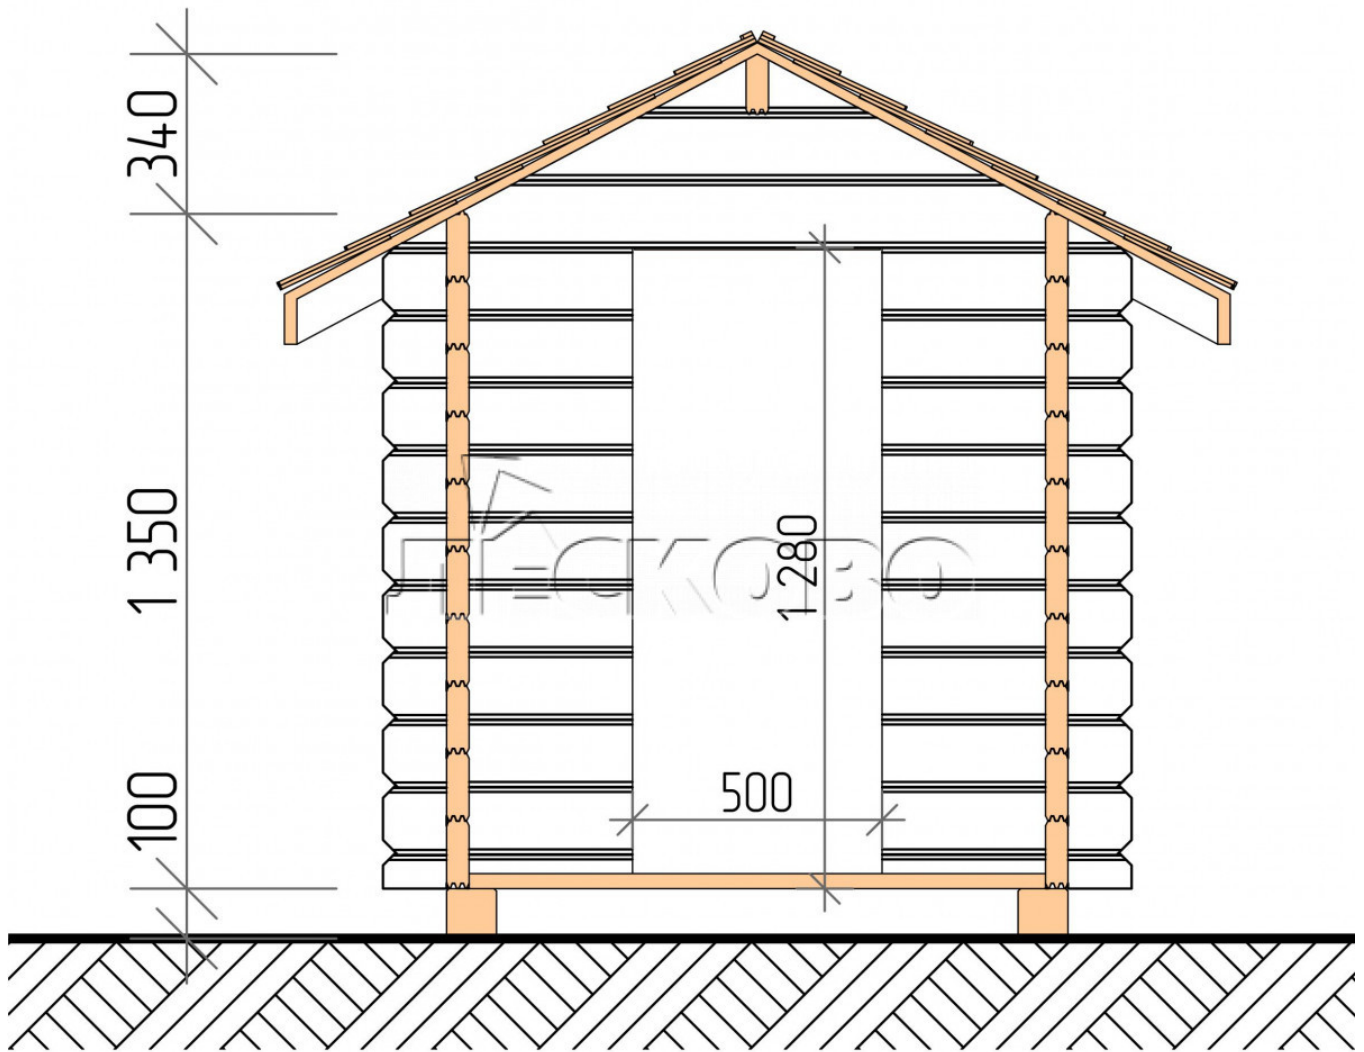

Playhouse "DD" series 1.5x3

Project Dimensions

1.5 × 3 / 3.2 m²

Full house set

747 €

Timber

45 mm

65 mm
+ 176 €

Project planning

Разрез

House Kit

- Wall kit: mini-chamber drying chamber 44 × 145 mm with bowls for the project;
- Logs, lower harness: board 45 × 145 mm chamber drying 10-12%;
- Floors: floorboard 35 mm, chamber drying;
- Ceiling: imitation of a bar 20 × 135 mm, chamber drying;
- Platbands: dry planed board 20 × 100 mm;
- Roof: shingles;