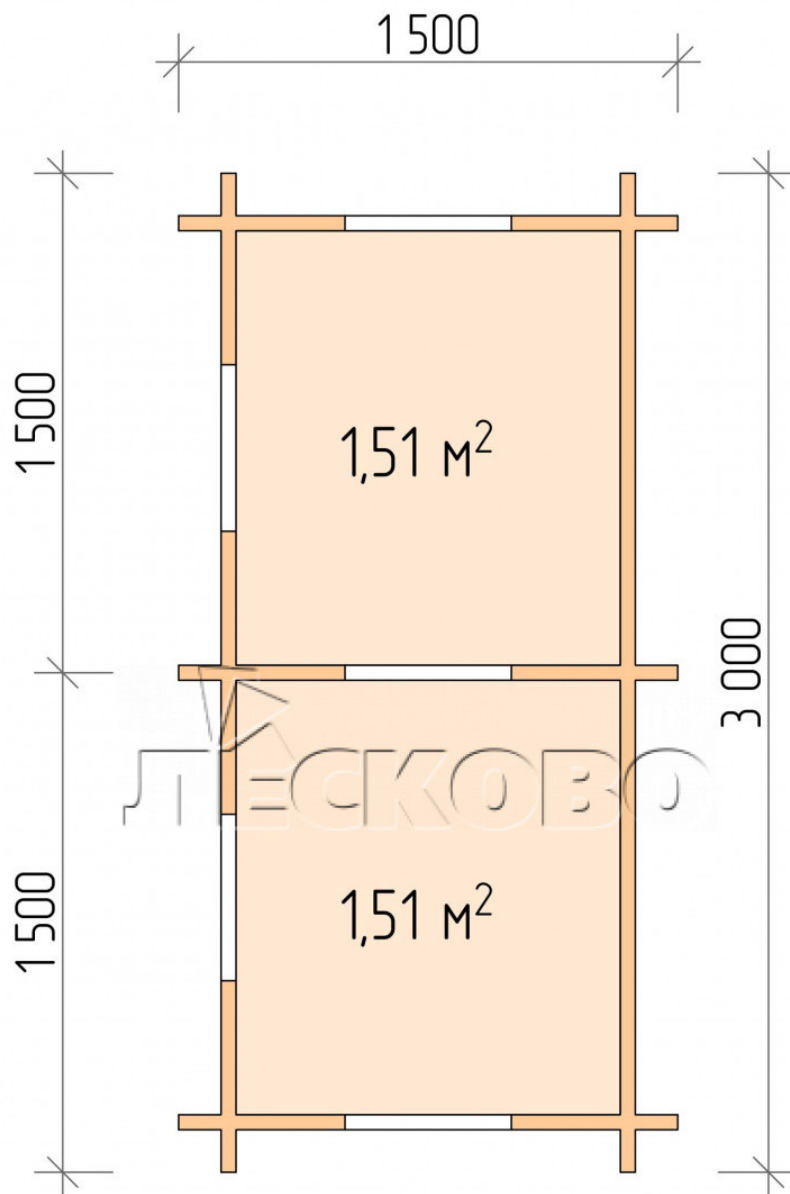

Playhouse "DD" series 1.5x3

Project Dimensions

1.5 × 3 / 3.2 m²

Full house set

747 €

Timber

45 mm

65 mm
+ 176 €

Project planning

Разрез

House Kit

- Wall kit: mini-chamber drying chamber 44 × 145 mm with bowls for the project;
- Logs, lower harness: board 45 × 145 mm chamber drying 10-12%;
- Floors: floorboard 35 mm, chamber drying;
- Ceiling: imitation of a bar 20 × 135 mm, chamber drying;
- Platbands: dry planed board 20 × 100 mm;
- Roof: shingles;