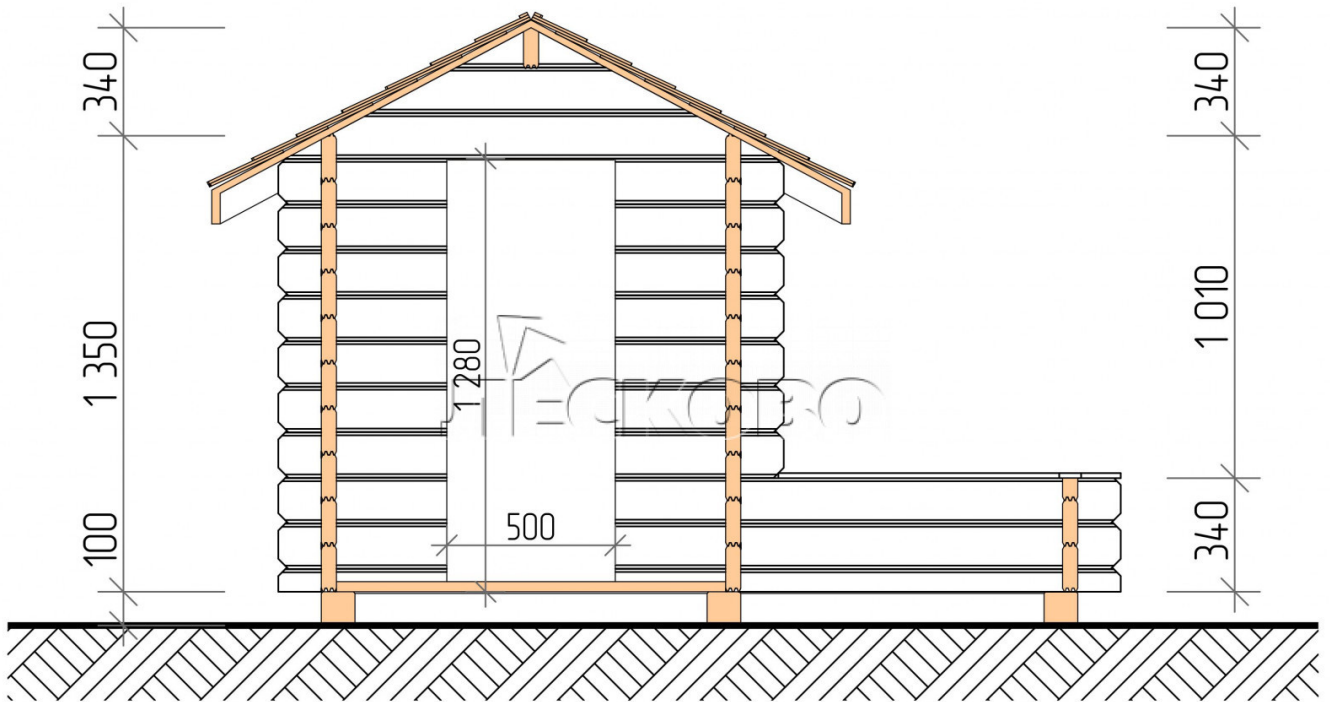

## Playhouse "DD" series 2.5×1.5

Project Dimensions

2.5 × 1.5 / 1.4 m<sup>2</sup>

Full house set

**486 €**

## Project planning

1 000 1 500

2 500

# Разрез