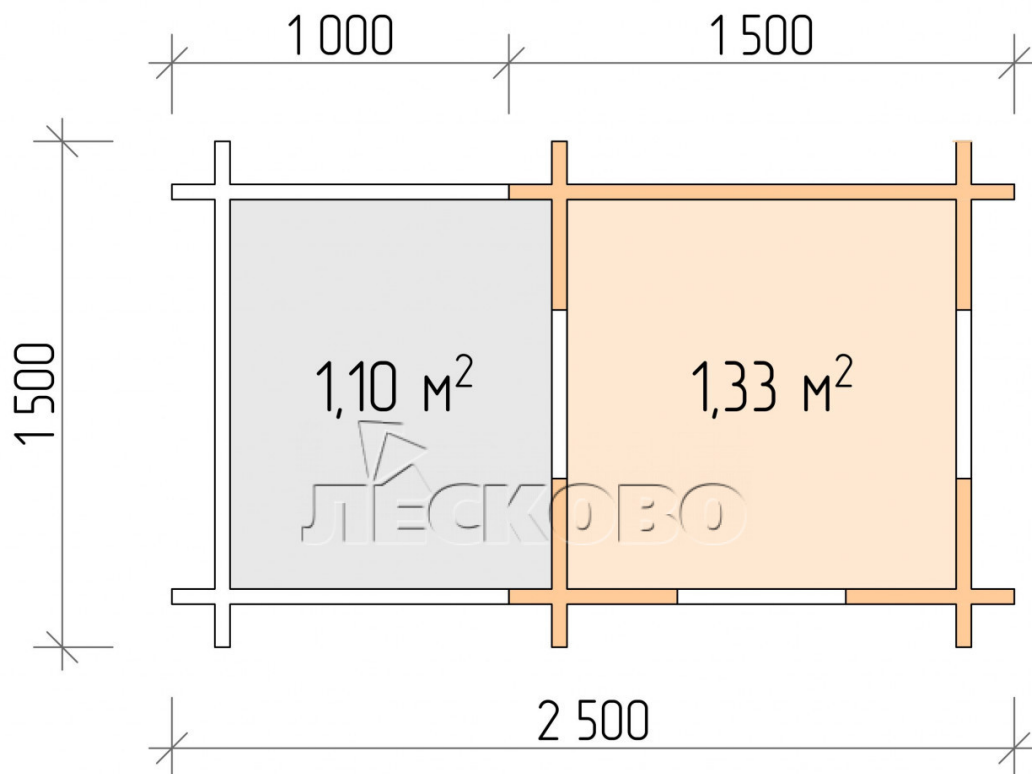

## Playhouse "DD" series 2.5×1.5

Project Dimensions

2.5 × 1.5 / 1.4 m<sup>2</sup>

Full house set

**486 €**

# Разрез