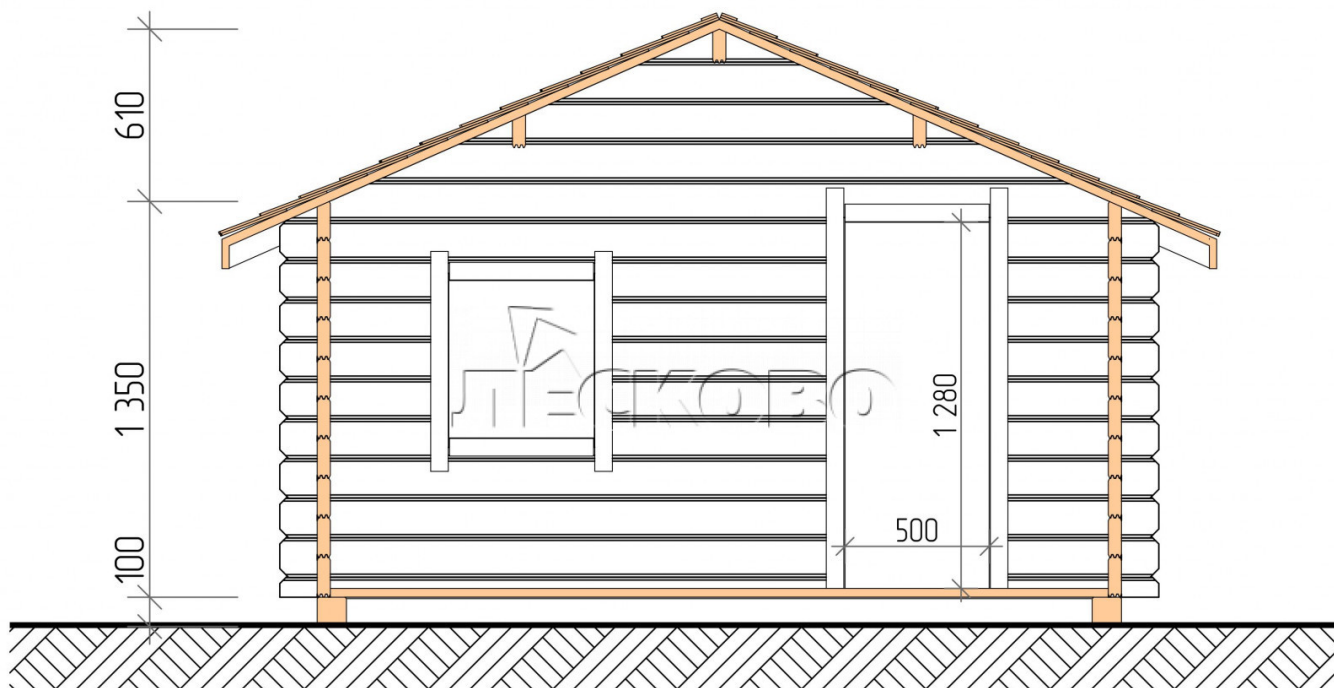

Playhouse "DD" series 3x2

Project Dimensions

3 × 2 / 4.6 m²

Full house set

854 €

Timber

45 mm

65 mm
+ 220 €

Project planning

3 000

2 000

4,39
M²

ТЕХНОЛО

Разрез

House Kit

- Wall kit: mini-chamber drying chamber 44 × 145 mm with bowls for the project;
- Logs, lower harness: board 45 × 145 mm chamber drying 10-12%;
- Floors: floorboard 35 mm, chamber drying;
- Ceiling: imitation of a bar 20 × 135 mm, chamber drying;
- Platbands: dry planed board 20 × 100 mm;
- Roof: shingles;