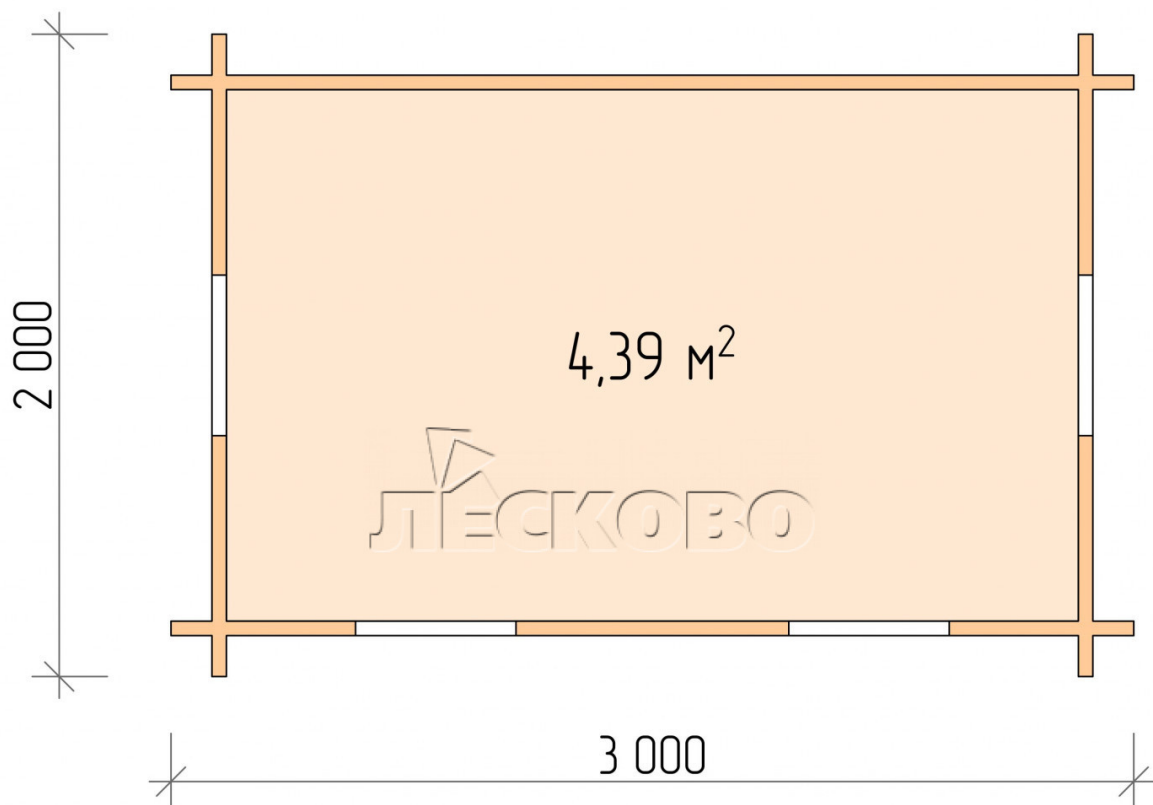

Playhouse "DD" series 3x2

Project Dimensions

3 × 2 / 4.6 m²

Full house set

854 €

Timber

45 mm

65 mm
+ 220 €

Project planning

3 000

2 000

4,39
M²

ТЕХНОЛО

Разрез

House Kit

- Wall kit: mini-chamber drying chamber 44 × 145 mm with bowls for the project;
- Logs, lower harness: board 45 × 145 mm chamber drying 10-12%;
- Floors: floorboard 35 mm, chamber drying;
- Ceiling: imitation of a bar 20 × 135 mm, chamber drying;
- Platbands: dry planed board 20 × 100 mm;
- Roof: shingles;

- Skirting board 35 mm.

+7 (927) 738-08-11

г. Самара, ул. Дачная, д. 28, оф. 7