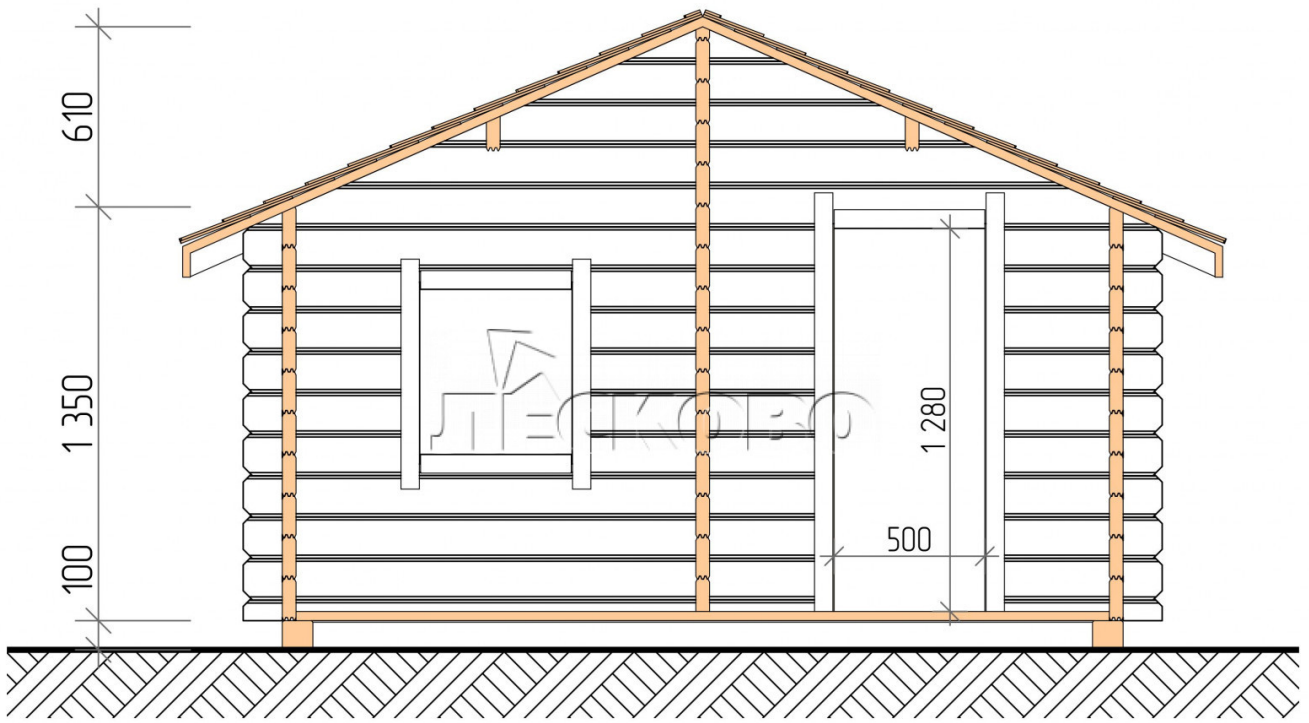

Playhouse "DD" series 3×3

Project Dimensions

3 × 3 / 7.3 m²

Full house set

1,380 €

Timber

45 MM

65 MM
+ 385 €

Project planning

Разрез

House Kit

- Wall kit: mini-chamber drying chamber 44 × 145 mm with bowls for the project;
- Logs, lower harness: board 45 × 145 mm chamber drying 10-12%;
- Floors: floorboard 35 mm, chamber drying;
- Ceiling: imitation of a bar 20 × 135 mm, chamber drying;
- Platbands: dry planed board 20 × 100 mm;
- Roof: shingles;