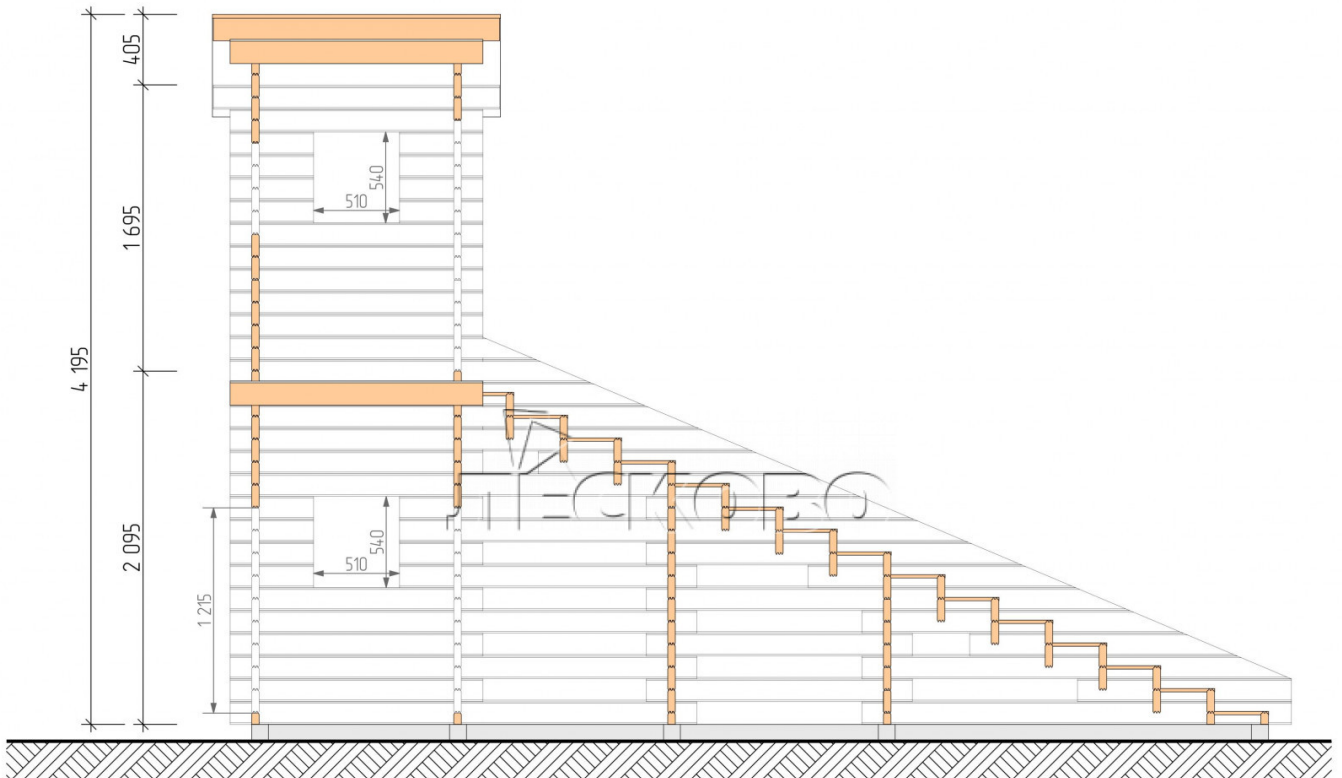

Children's wooden slide "DG-1"

Project Dimensions

6.3 × 1.8 / 13.9 m²

Full house set

1,661 €

Project planning

Разрез

House Kit

- Wall kit: mini-chamber drying chamber 44×145 mm with bowls for the project;
- Logs, lower harness: board 45×145 mm chamber drying 10-12%;
- Floors: floorboard 35 mm, chamber drying;
- Ceiling: imitation of a bar 20×135 mm, chamber drying;
- Platbands: dry planed board 20×100 mm;
- Roof: shingles;