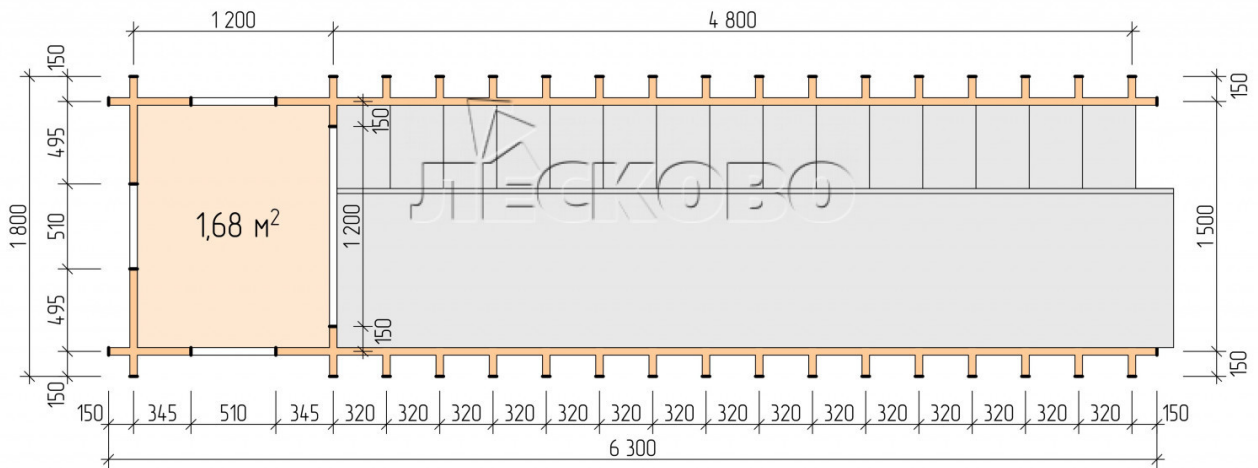

Children's wooden slide "DG-1"

Project Dimensions

6.3 × 1.8 / 13.9 m²

Full house set

1,661 €

Project planning

Разрез

House Kit

- Wall kit: mini-chamber drying chamber 44×145 mm with bowls for the project;
- Logs, lower harness: board 45×145 mm chamber drying 10-12%;
- Floors: floorboard 35 mm, chamber drying;
- Ceiling: imitation of a bar 20×135 mm, chamber drying;
- Platbands: dry planed board 20×100 mm;
- Roof: shingles;