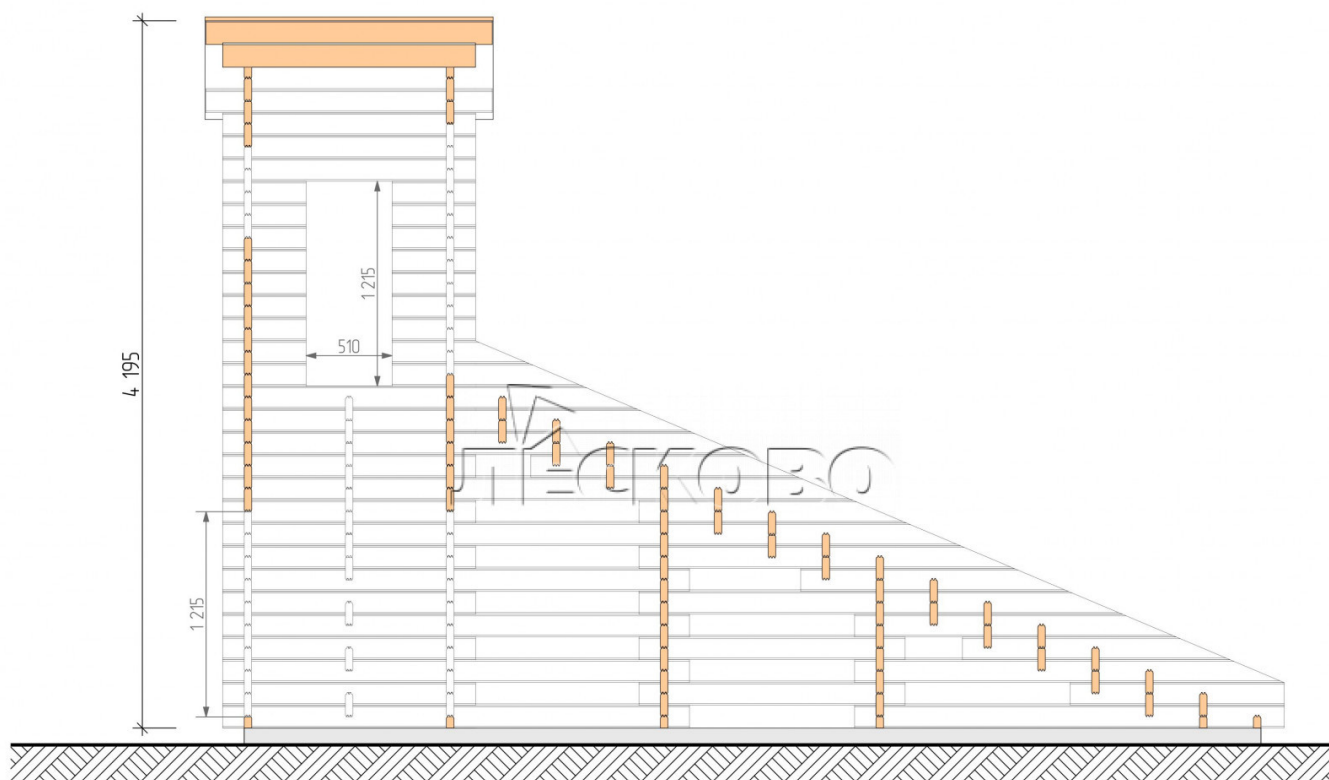

Children's wooden slide "DG-2"

Project Dimensions

6.3 × 3.8 / 15.6 m²

Full house set

2,027 €

Project planning

Разрез

Разрез

House Kit

- Wall kit: mini-chamber drying chamber 44 × 145 mm with bowls for the project;
- Logs, lower harness: board 45 × 145 mm chamber drying 10-12%;
- Floors: floorboard 35 mm, chamber drying;
- Ceiling: imitation of a bar 20 × 135 mm, chamber drying;
- Platbands: dry planed board 20 × 100 mm;
- Roof: shingles;

- Skirting board 35 mm.

+7 (927) 738-08-11

г. Самара, ул. Дачная, д. 28, оф. 7