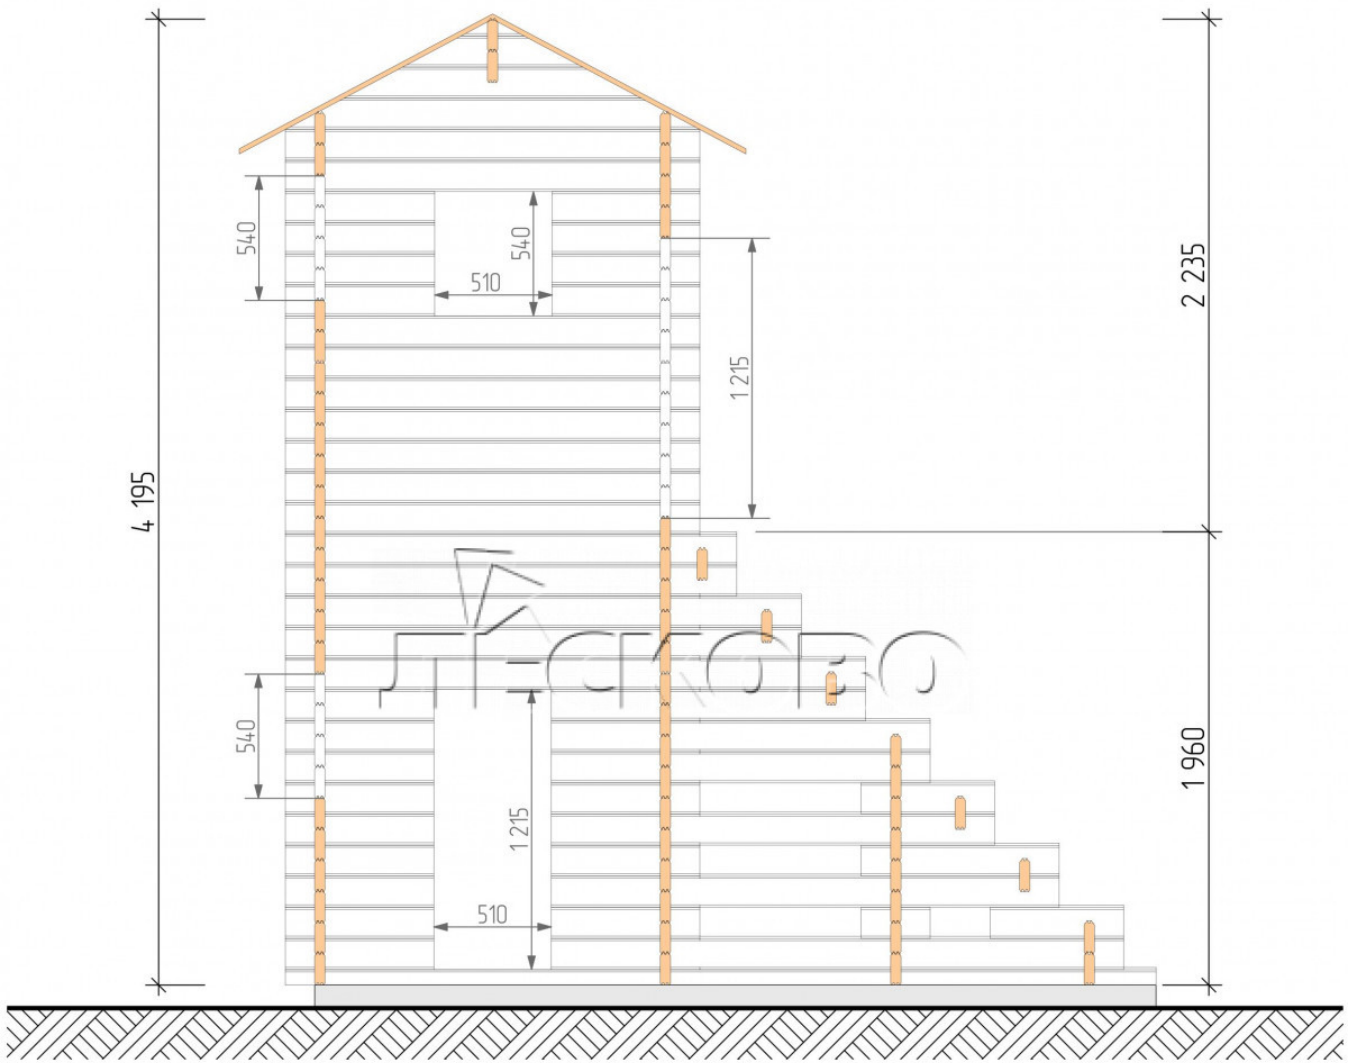

Children's wooden slide "DG-2"

Project Dimensions

6.3 × 3.8 / 15.6 m²

Full house set

2,027 €

Project planning

Разрез

Разрез

House Kit

- Wall kit: mini-chamber drying chamber 44 × 145 mm with bowls for the project;
- Logs, lower harness: board 45 × 145 mm chamber drying 10-12%;
- Floors: floorboard 35 mm, chamber drying;
- Ceiling: imitation of a bar 20 × 135 mm, chamber drying;
- Platbands: dry planed board 20 × 100 mm;
- Roof: shingles;