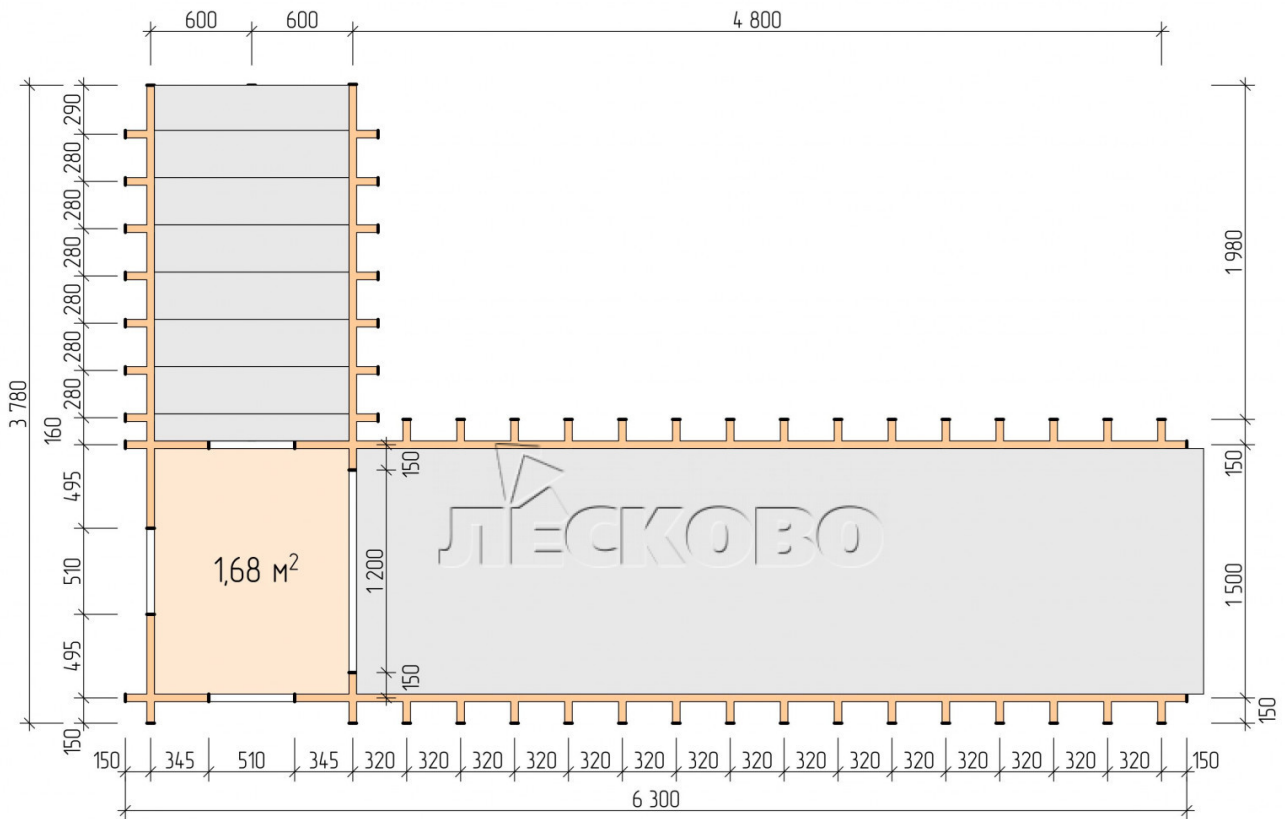

Children's wooden slide "DG-2"

Project Dimensions

6.3 × 3.8 / 15.6 m²

Full house set

2,027 €

Project planning

Разрез

Разрез

House Kit

- Wall kit: mini-chamber drying chamber 44 × 145 mm with bowls for the project;
- Logs, lower harness: board 45 × 145 mm chamber drying 10-12%;
- Floors: floorboard 35 mm, chamber drying;
- Ceiling: imitation of a bar 20 × 135 mm, chamber drying;
- Platbands: dry planed board 20 × 100 mm;
- Roof: shingles;