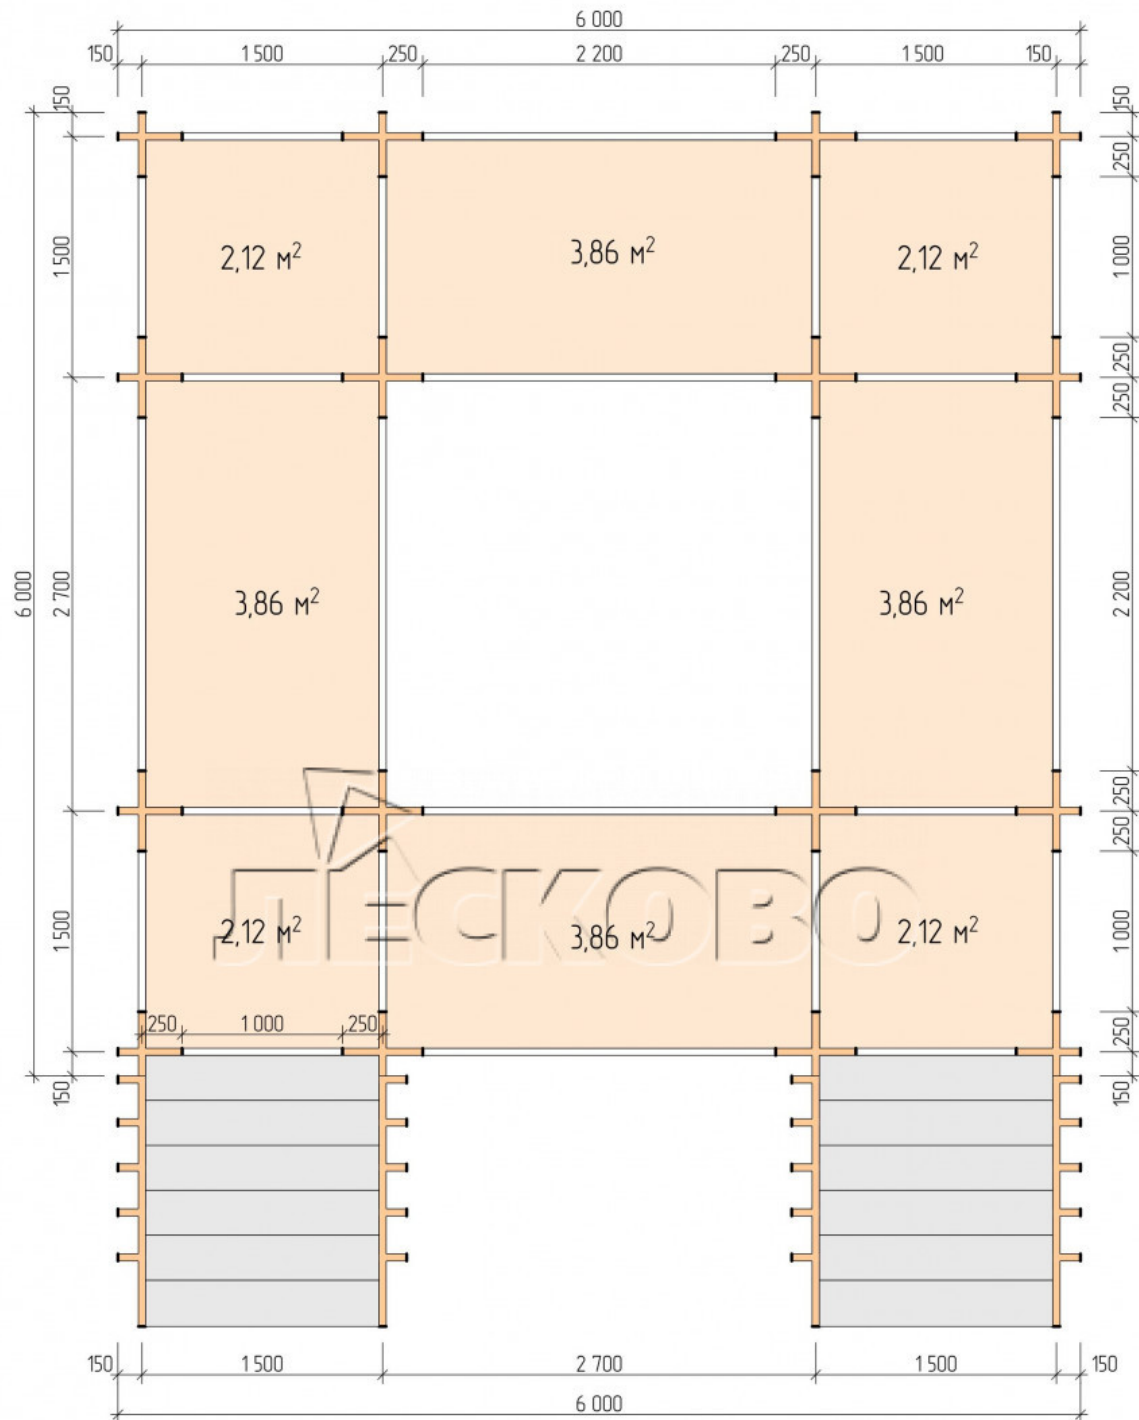

Children's wooden fortress "DG-3"

Project Dimensions

6 × 6 / 23.9 m²

Full house set

3,792 €

Project planning

Разрез

House Kit

- Wall kit: mini-chamber drying chamber 44 × 145 mm with bowls for the project;
- Logs, lower harness: board 45 × 145 mm chamber drying 10-12%;
- Floors: floorboard 35 mm, chamber drying;
- Ceiling: imitation of a bar 20 × 135 mm, chamber drying;
- Platbands: dry planed board 20 × 100 mm;

- Roof: shingles;

- Skirting board 35 mm.

+7 (927) 738-08-11

г. Самара, ул. Дачная, д. 28, оф. 7