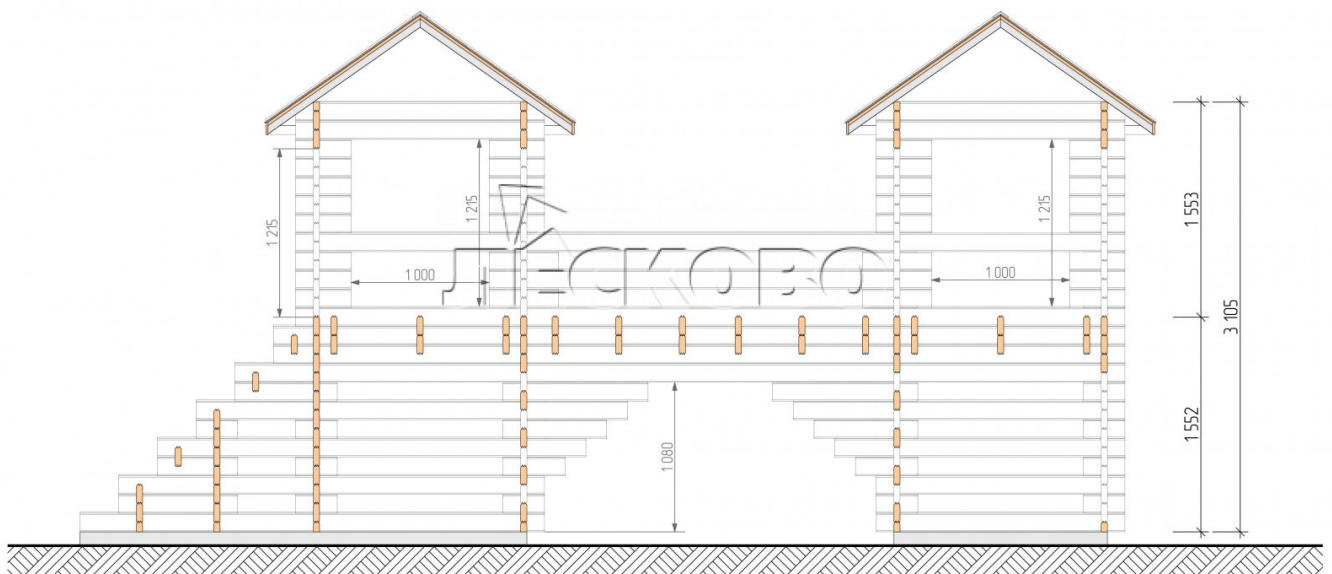

Children's wooden fortress "DG-3"

Project Dimensions

6 × 6 / 23.9 m²

Full house set

3,792 €

Project planning

Разрез

House Kit

- Wall kit: mini-chamber drying chamber 44 × 145 mm with bowls for the project;
- Logs, lower harness: board 45 × 145 mm chamber drying 10-12%;
- Floors: floorboard 35 mm, chamber drying;
- Ceiling: imitation of a bar 20 × 135 mm, chamber drying;
- Platbands: dry planed board 20 × 100 mm;

- Roof: shingles;

- Skirting board 35 mm.

+7 (927) 738-08-11

г. Самара, ул. Дачная, д. 28, оф. 7