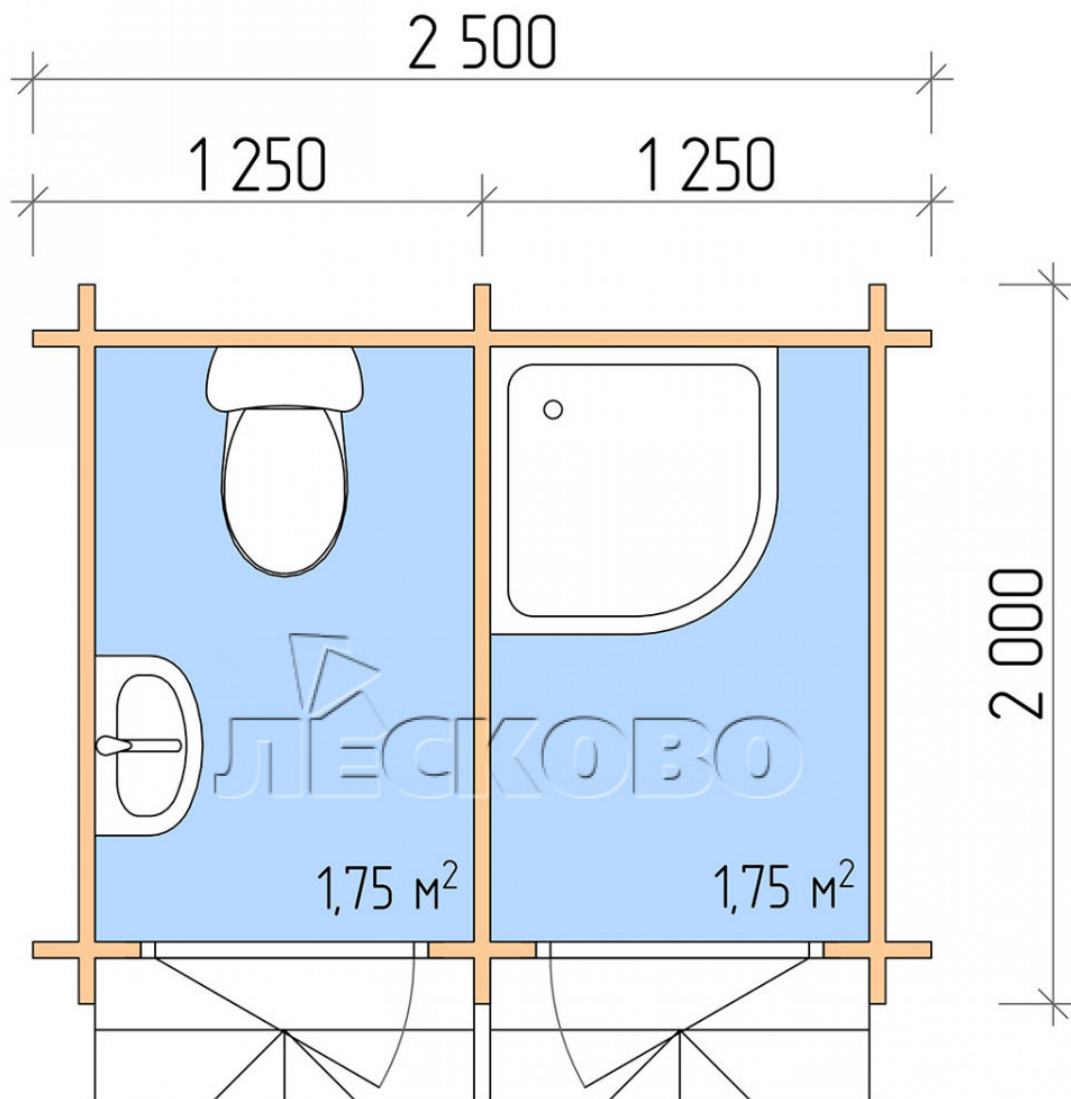

## Garden shed "HB" series 2.5×2

Project Dimensions

2.5 × 2 / 3.8 m<sup>2</sup>

Full house set

**1,357 €**

# Разрез