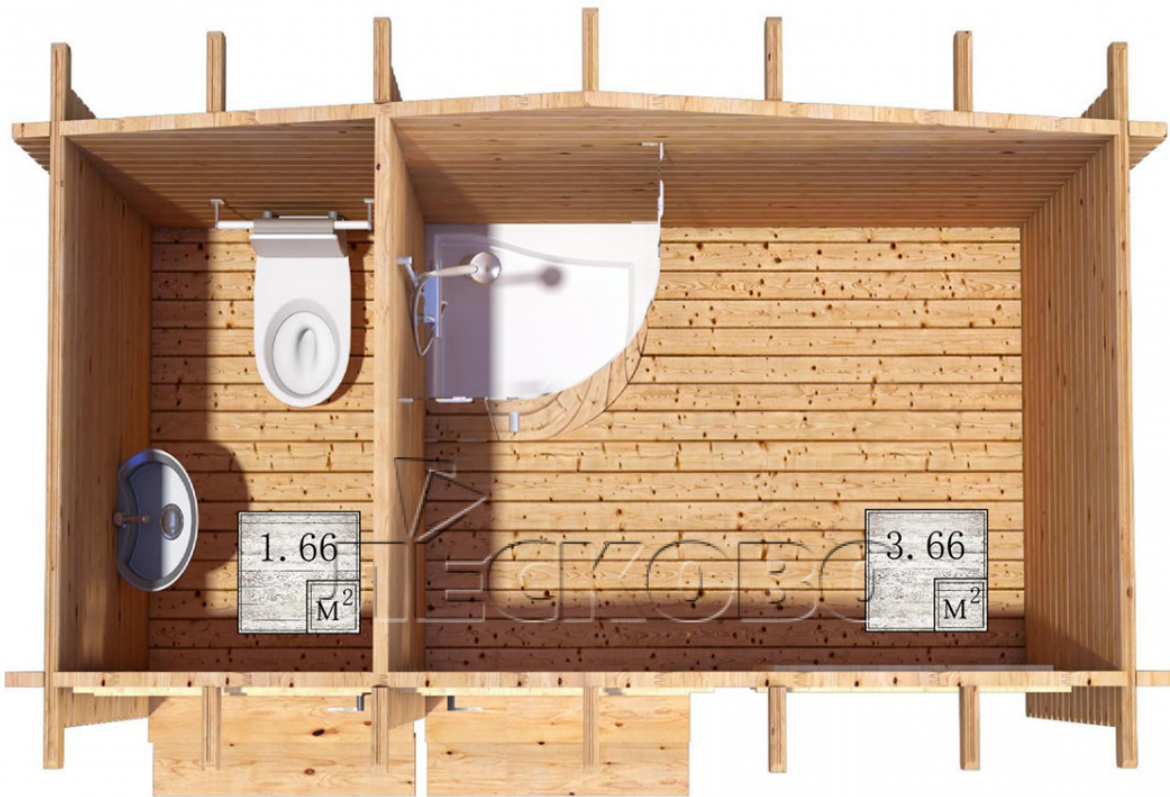

2 000

1.66
M²

3.66
M²