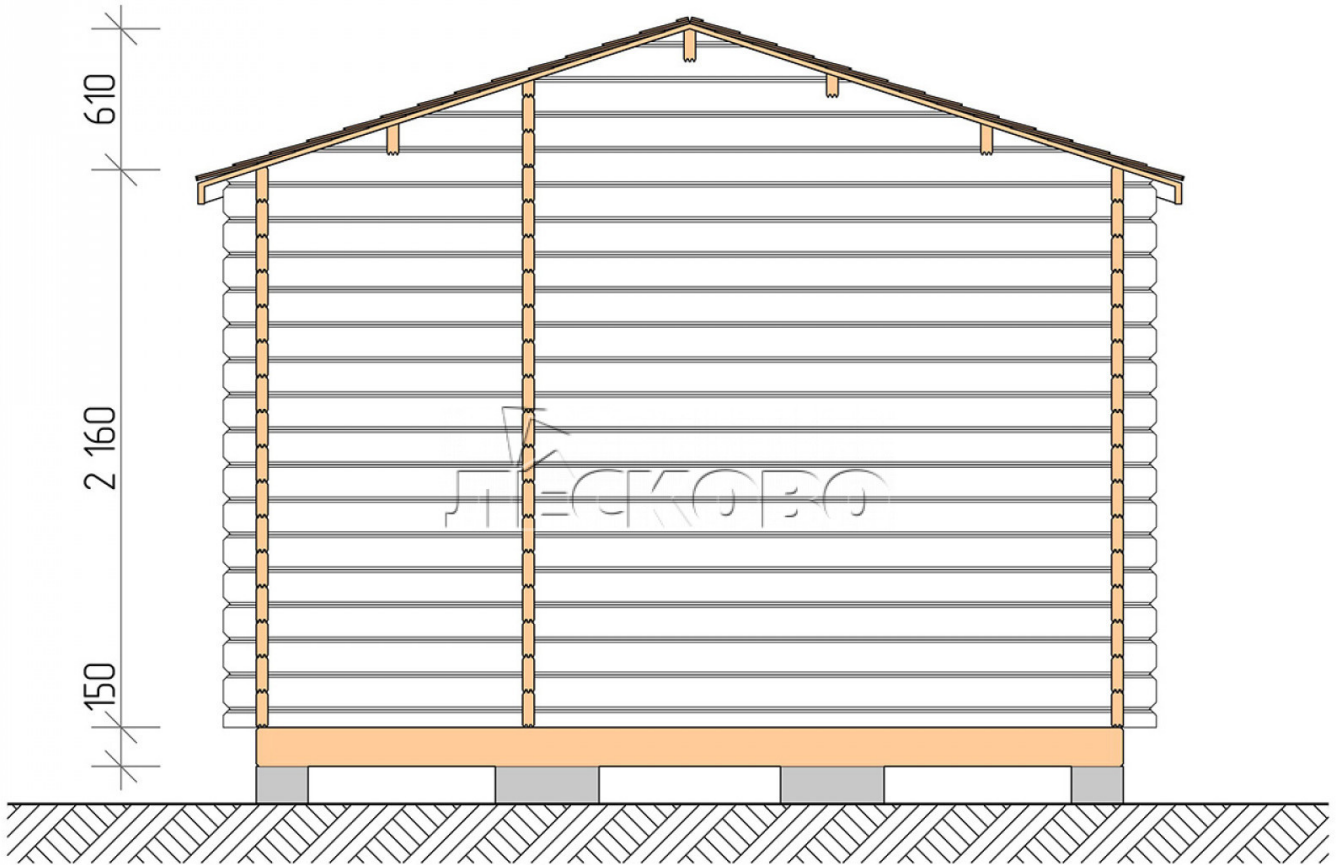

## Garden shed "HB" series 3.6×2

Project Dimensions

3.6 × 2 / 5.6 m<sup>2</sup>

Full house set

**1,689 €**

# Разрез