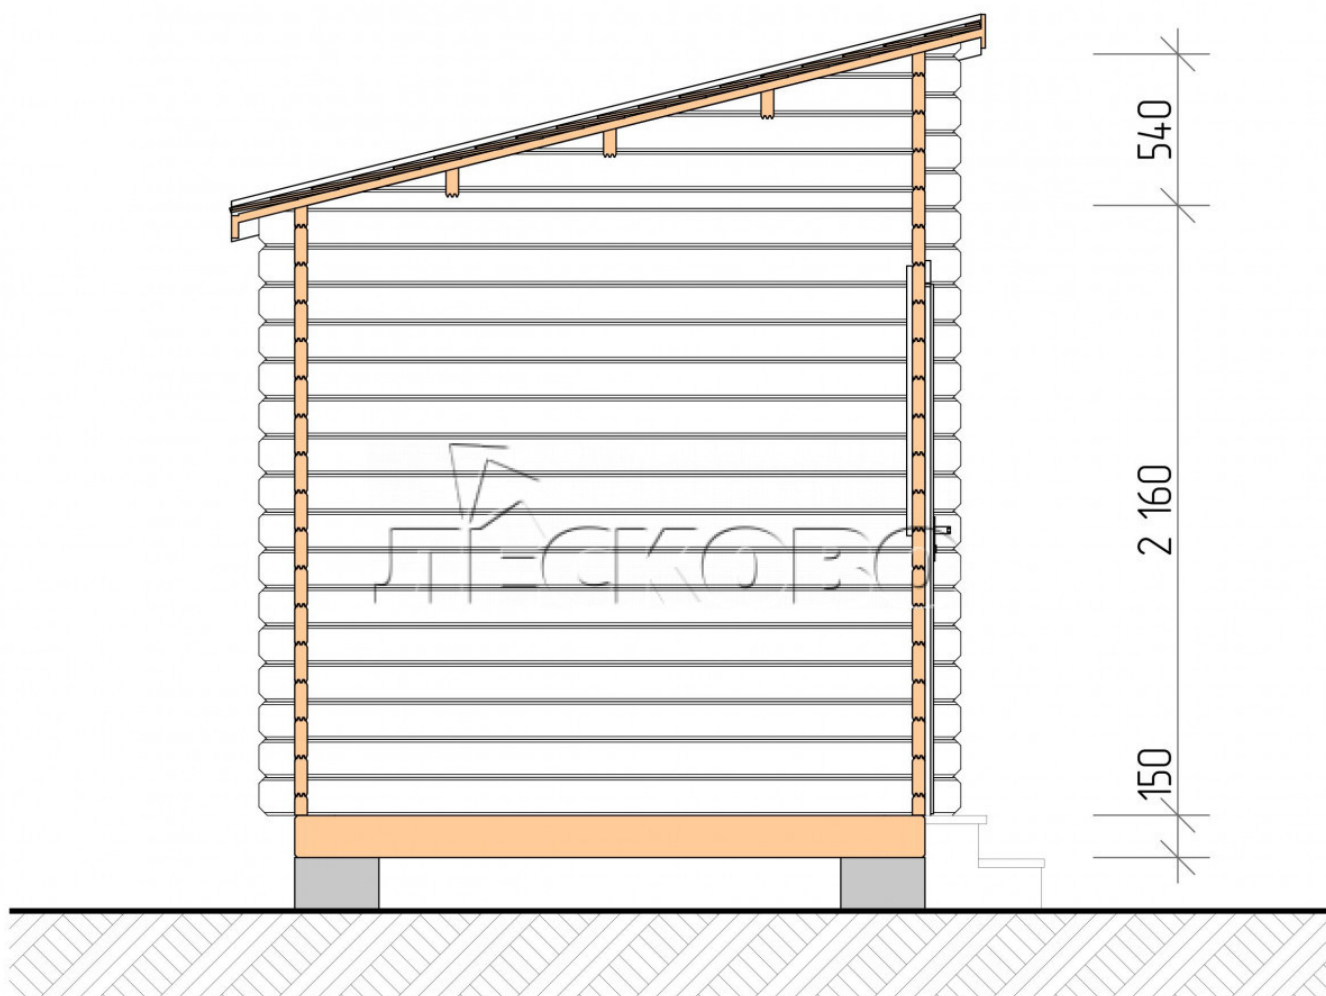

## Garden shed "HB" series 5x2.5

Project Dimensions

5 × 2.5 / 10.5 m<sup>2</sup>

Full house set

**2,136 €**

# Разрез