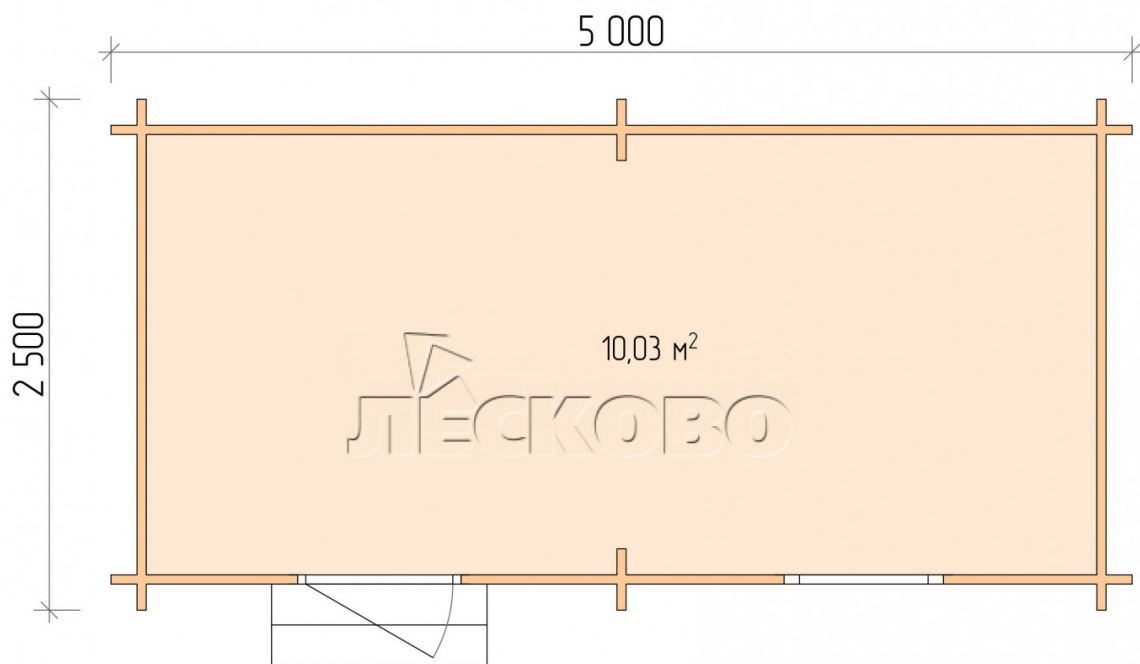

House Kit

- Wall kit: mini-chamber drying chamber 44 × 145 mm with bowls for the project;
- Logs, lower harness: board 45 × 145 mm chamber drying 10-12%;
- Floors: floorboard 35 mm, chamber drying;
- Ceiling: imitation of a bar 20 × 135 mm, chamber drying;
- Wooden windows, glass 4 mm, Single. Treatment with a colorless antiseptic. Hardware;

- Wooden doors;