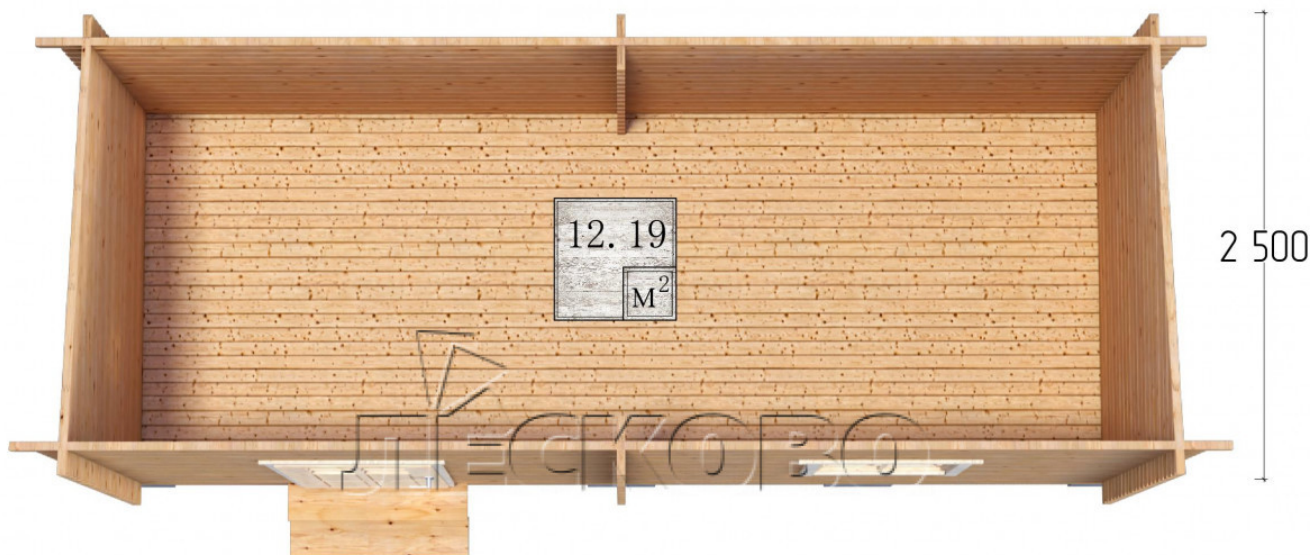

Garden shed "HB" series 6x2.5

Project Dimensions

6 × 2.5 / 12.5 m²

Full house set

2,406 €

Timber

45 MM

65 MM
+ 676 €

Project planning

6 000

Разрез

House Kit

- Wall kit: mini-chamber drying chamber 44 × 145 mm with bowls for the project;
- Logs, lower harness: board 45 × 145 mm chamber drying 10-12%;
- Floors: floorboard 35 mm, chamber drying;
- Ceiling: imitation of a bar 20 × 135 mm, chamber drying;
- Wooden windows, glass 4 mm, Single. Treatment with a colorless antiseptic. Hardware;