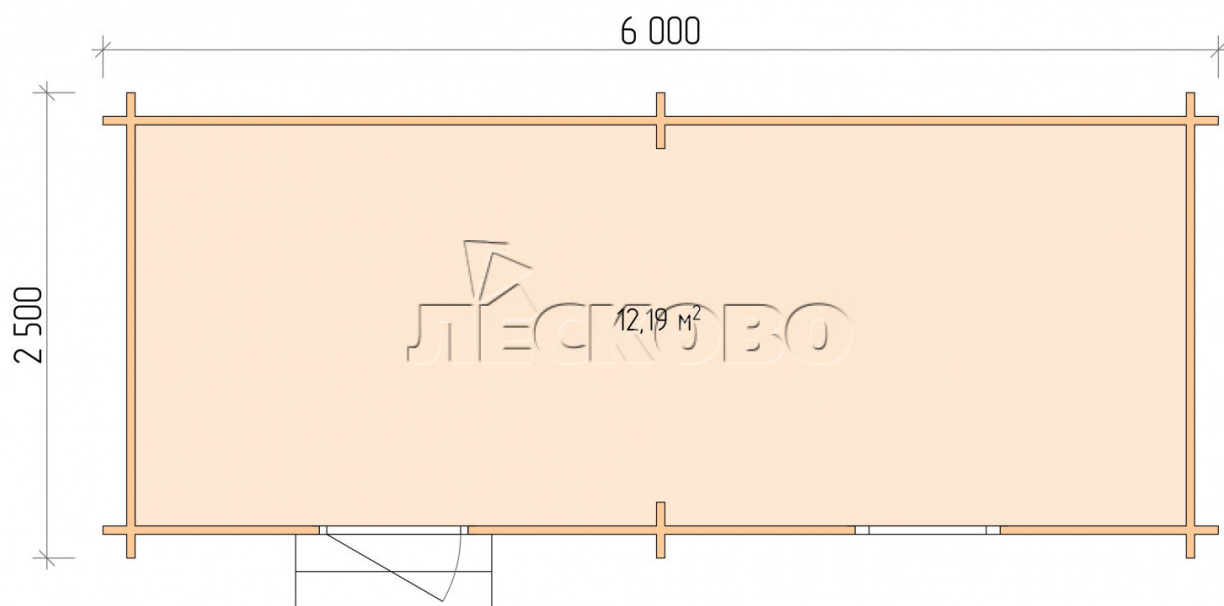

Garden shed "HB" series 6x2.5

Project Dimensions

6 × 2.5 / 12.5 m²

Full house set

2,406 €

Timber

45 MM

65 MM
+ 676 €

Project planning

6 000

Разрез

House Kit

- Wall kit: mini-chamber drying chamber 44 × 145 mm with bowls for the project;
- Logs, lower harness: board 45 × 145 mm chamber drying 10-12%;
- Floors: floorboard 35 mm, chamber drying;
- Ceiling: imitation of a bar 20 × 135 mm, chamber drying;
- Wooden windows, glass 4 mm, Single. Treatment with a colorless antiseptic. Hardware;

0.87×0.78 м.1 шт.

- Wooden doors;

1 шт.

- Platbands: dry planed board 20 × 100 mm;

8. Roof: shingles;

9. Skirting board 35 mm.

+7 (927) 738-08-11

г. Самара, ул. Дачная, д. 28, оф. 7