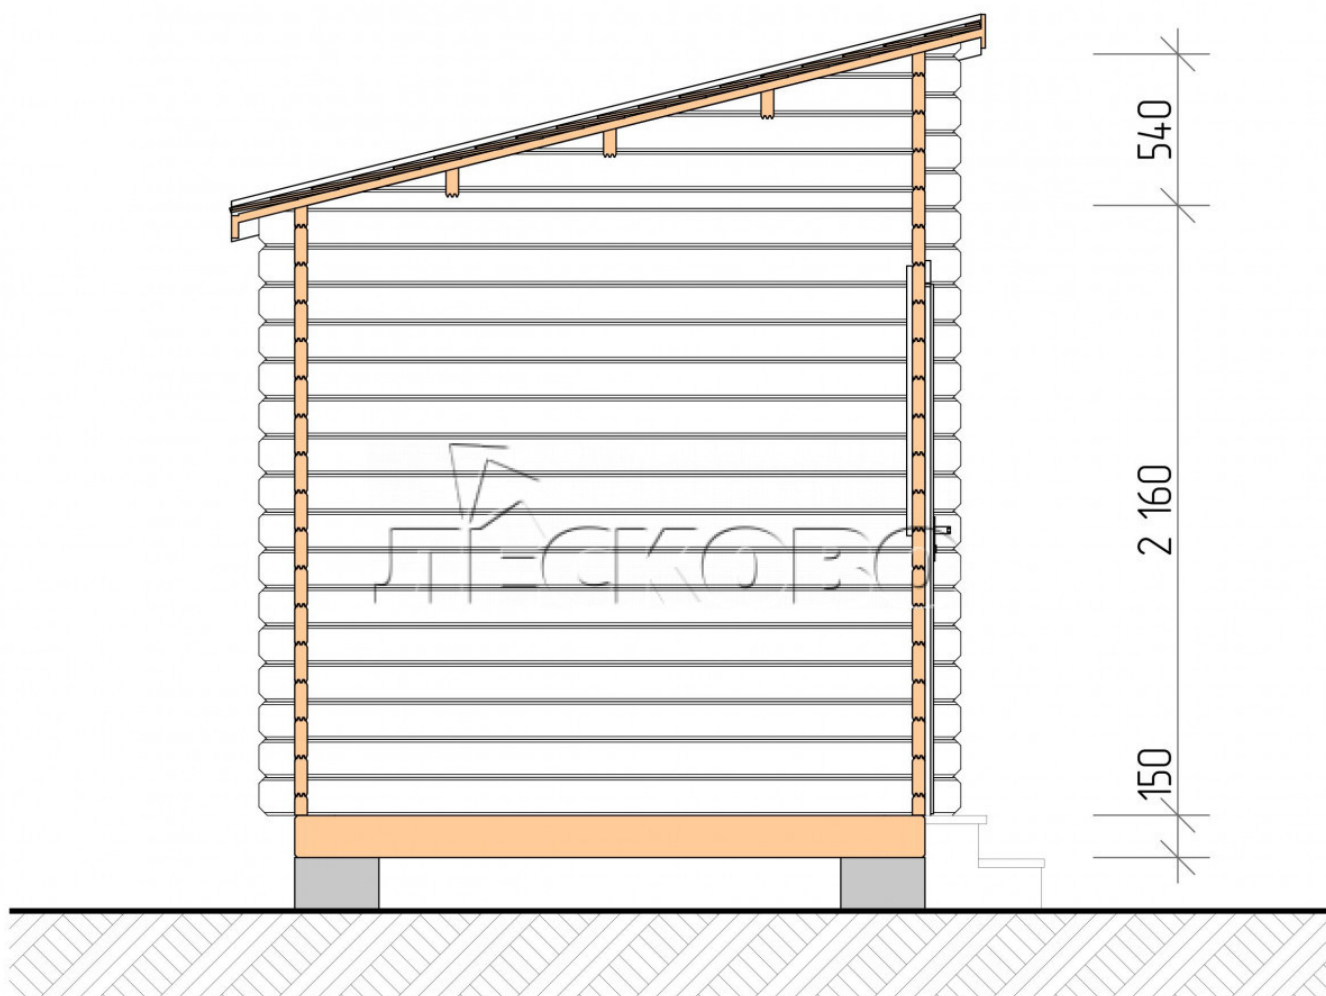

Garden shed "HB" series 6x2.5

Project Dimensions

6 × 2.5 / 12.5 m²

Full house set

2,406 €

Timber

45 MM

65 MM
+ 676 €

Project planning

6 000

Разрез

House Kit

- Wall kit: mini-chamber drying chamber 44 × 145 mm with bowls for the project;
- Logs, lower harness: board 45 × 145 mm chamber drying 10-12%;
- Floors: floorboard 35 mm, chamber drying;
- Ceiling: imitation of a bar 20 × 135 mm, chamber drying;
- Wooden windows, glass 4 mm, Single. Treatment with a colorless antiseptic. Hardware;

0.87×0.78 м.1 шт.

- Wooden doors;

1 шт.

- Platbands: dry planed board 20 × 100 mm;

8. Roof: shingles;

9. Skirting board 35 mm.

+7 (927) 738-08-11

г. Самара, ул. Дачная, д. 28, оф. 7