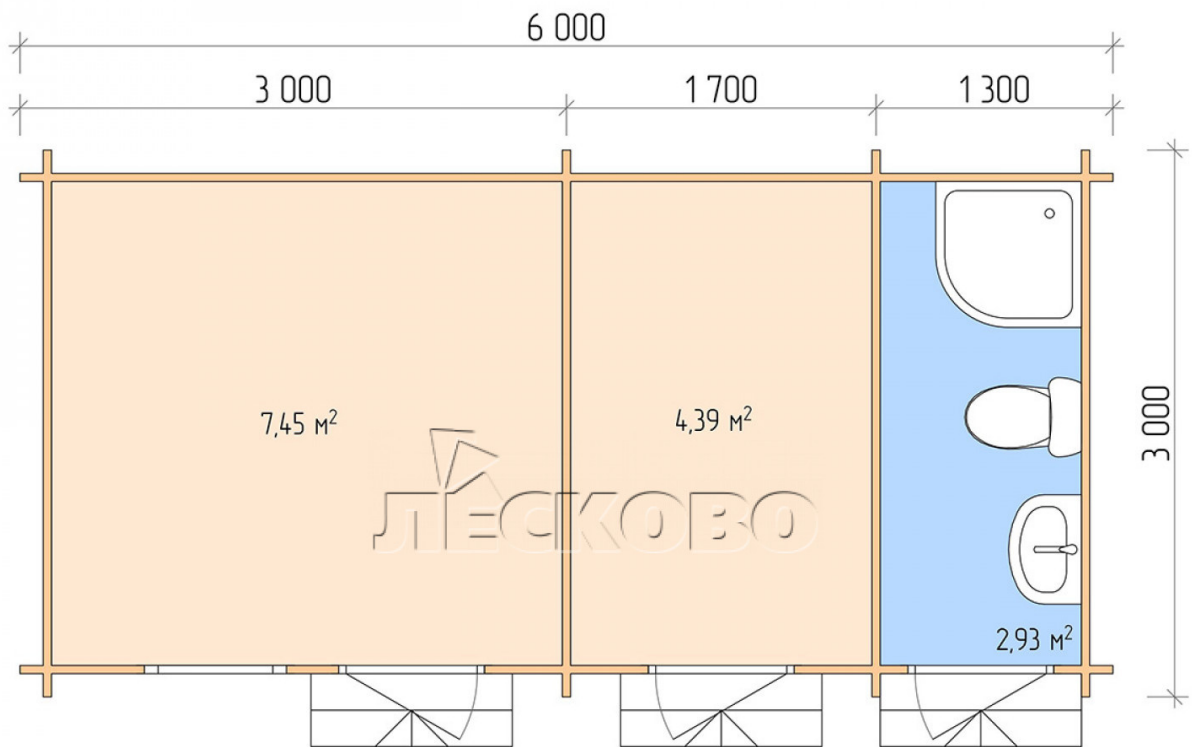

Garden shed "HB" series 6×3

Project Dimensions

6 × 3 / 15.4 m²

Full house set

3,299 €

Timber

45 MM

65 MM
+ 879 €

Project planning

Разрез

House Kit

- Wall kit: mini-chamber drying chamber 44 × 145 mm with bowls for the project;
- Logs, lower harness: board 45 × 145 mm chamber drying 10-12%;
- Floors: floorboard 35 mm, chamber drying;
- Ceiling: imitation of a bar 20 × 135 mm, chamber drying;
- Wooden windows, glass 4 mm, Single. Treatment with a colorless antiseptic. Hardware;

0.87×0.78 м.1 шт.

- Wooden doors;

3 шт.

7. Platbands: dry planed board 20 × 100 mm;

8. Roof: shingles;

9. Skirting board 35 mm.

+7 (927) 738-08-11

г. Самара, ул. Дачная, д. 28, оф. 7