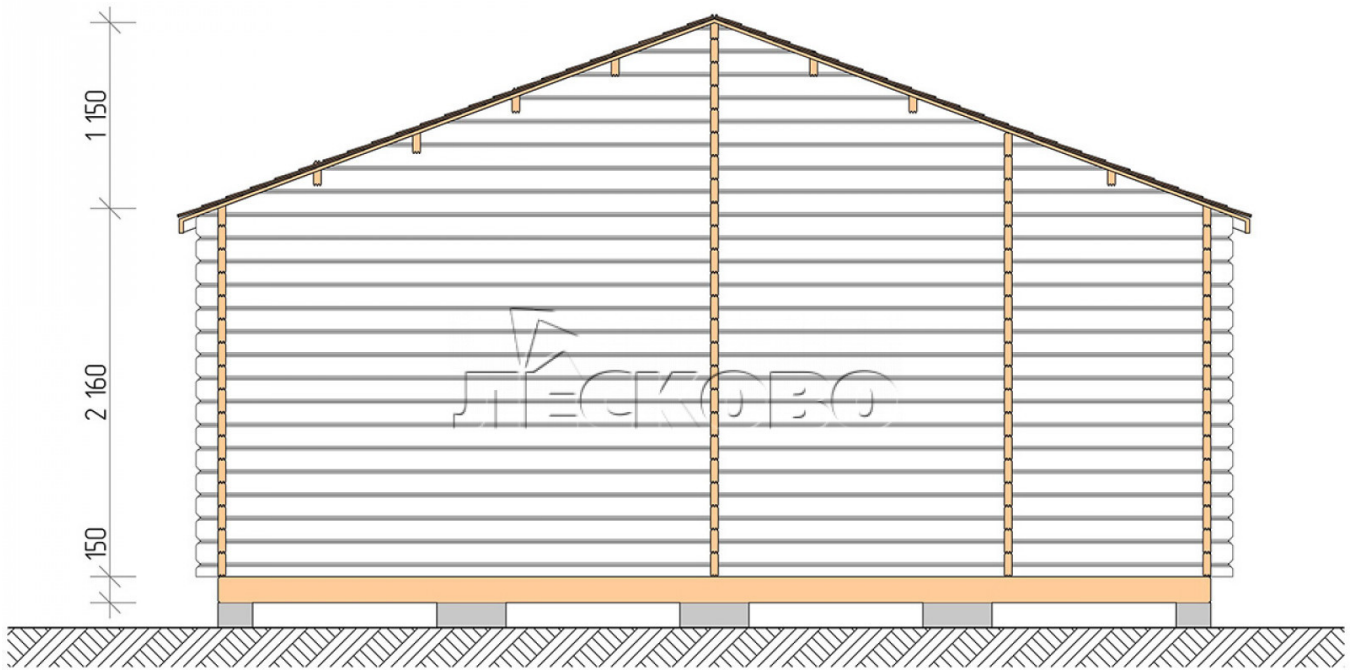

Garden shed "HB" series 6×3

Project Dimensions

6 × 3 / 15.4 m²

Full house set

3,299 €

Timber

45 MM

65 MM
+ 879 €

Project planning

Разрез

House Kit

- Wall kit: mini-chamber drying chamber 44 × 145 mm with bowls for the project;
- Logs, lower harness: board 45 × 145 mm chamber drying 10-12%;
- Floors: floorboard 35 mm, chamber drying;
- Ceiling: imitation of a bar 20 × 135 mm, chamber drying;
- Wooden windows, glass 4 mm, Single. Treatment with a colorless antiseptic. Hardware;

0.87×0.78 м.1 шт.

- Wooden doors;

3 шт.

7. Platbands: dry planed board 20 × 100 mm;

8. Roof: shingles;

9. Skirting board 35 mm.

+7 (927) 738-08-11

г. Самара, ул. Дачная, д. 28, оф. 7