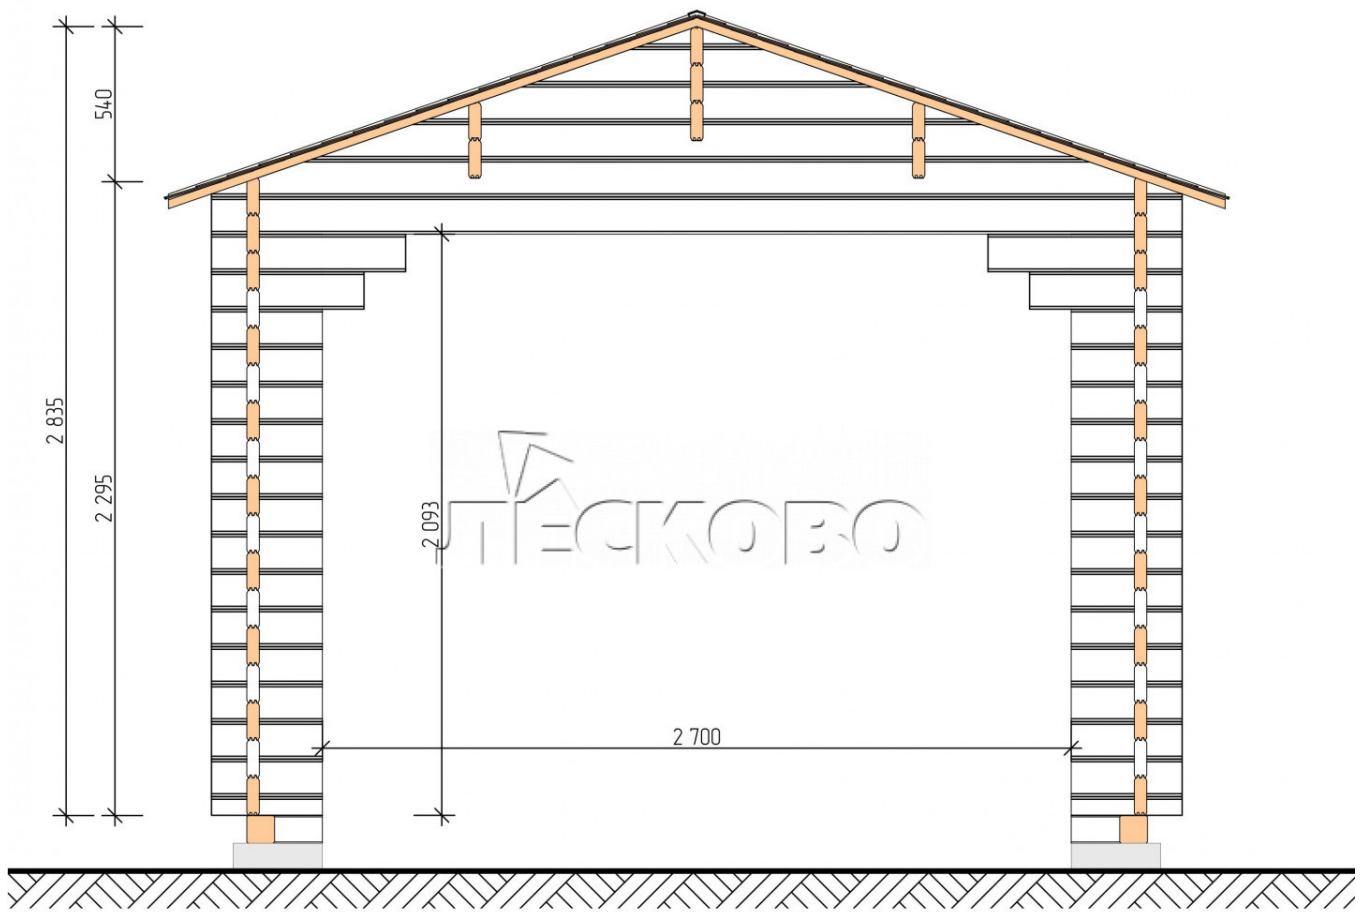

Carport 3.5x7

Project Dimensions

3.5 × 7

Full doghouse set

2,593 €

Timber

45 MM

65 MM
+ 855 €

Project planning

Разрез

House Kit

- Wall kit: mini-chamber drying chamber 44 × 145 mm with bowls for the project. Wood material - spruce, pine (GOST 8486). Humidity 12-16%. The height of the walls is 2.16 m;
- Logs, lower harness: board 44 × 95 mm chamber drying 12-16%;

- Floors: floorboard 35 mm, chamber drying;
- Ceiling: imitation of a bar 20 × 135 mm, chamber drying;
- Wooden windows and doors according to the project;;
- Roof: shingles.

+7 (927) 738-08-11

г. Самара, ул. Дачная, д. 28, оф. 7