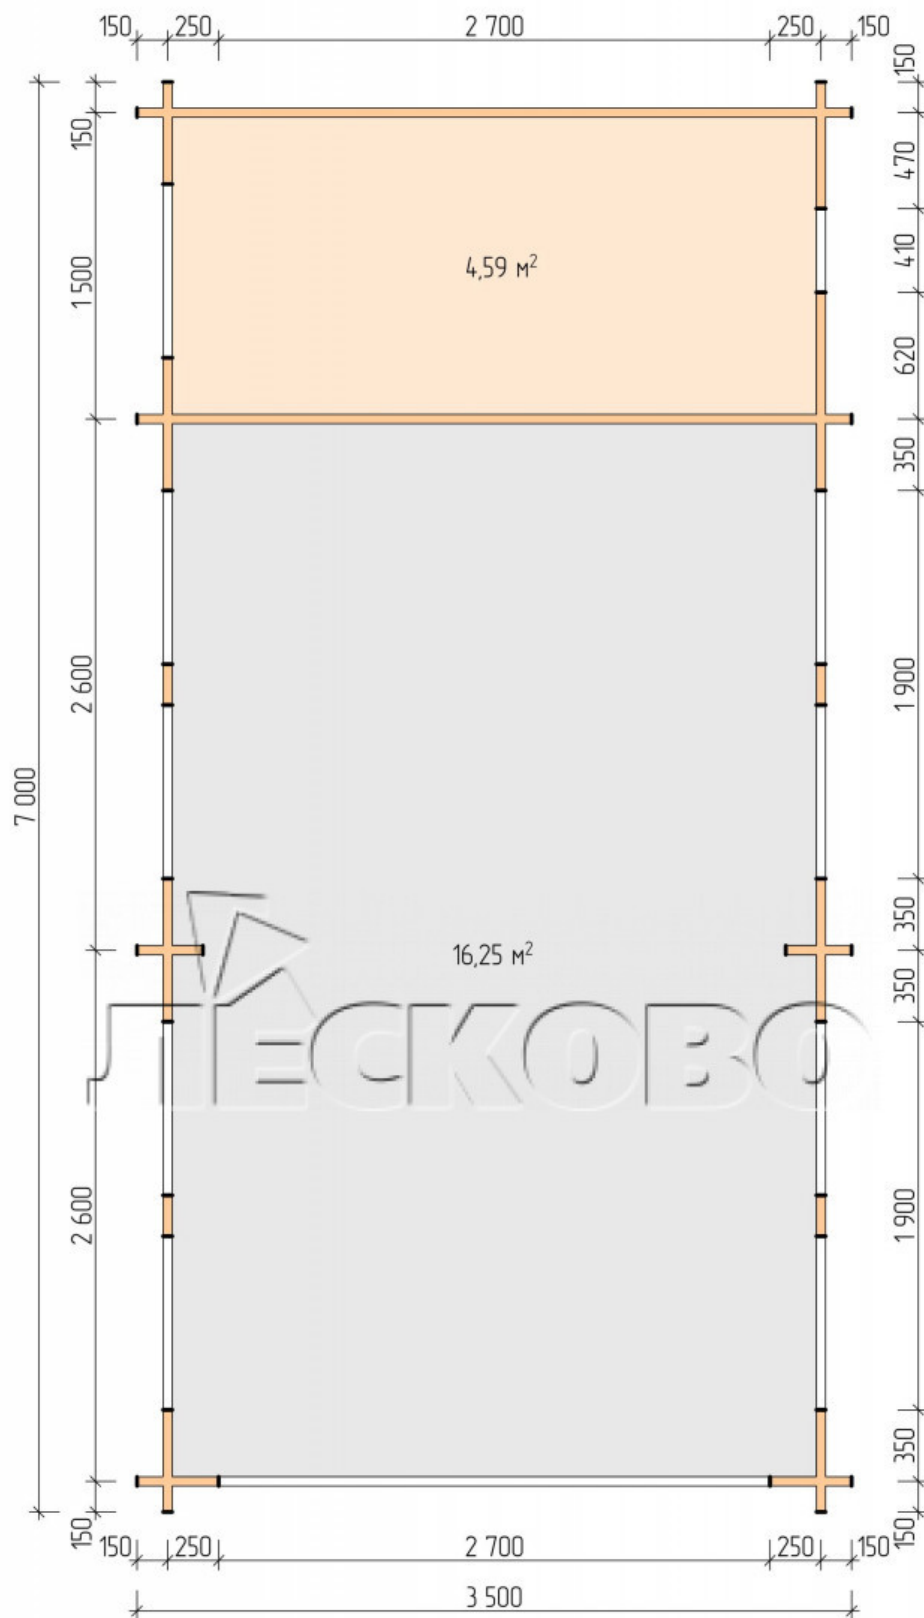

Carport 3.5x7

Project Dimensions

3.5 × 7

Full doghouse set

2,593 €

Timber

45 MM

65 MM
+ 855 €

Project planning

Разрез

House Kit

- Wall kit: mini-chamber drying chamber 44 × 145 mm with bowls for the project. Wood material - spruce, pine (GOST 8486). Humidity 12-16%. The height of the walls is 2.16 m;
- Logs, lower harness: board 44 × 95 mm chamber drying 12-16%;

- Floors: floorboard 35 mm, chamber drying;
- Ceiling: imitation of a bar 20 × 135 mm, chamber drying;
- Wooden windows and doors according to the project;;
- Roof: shingles.

+7 (927) 738-08-11

г. Самара, ул. Дачная, д. 28, оф. 7