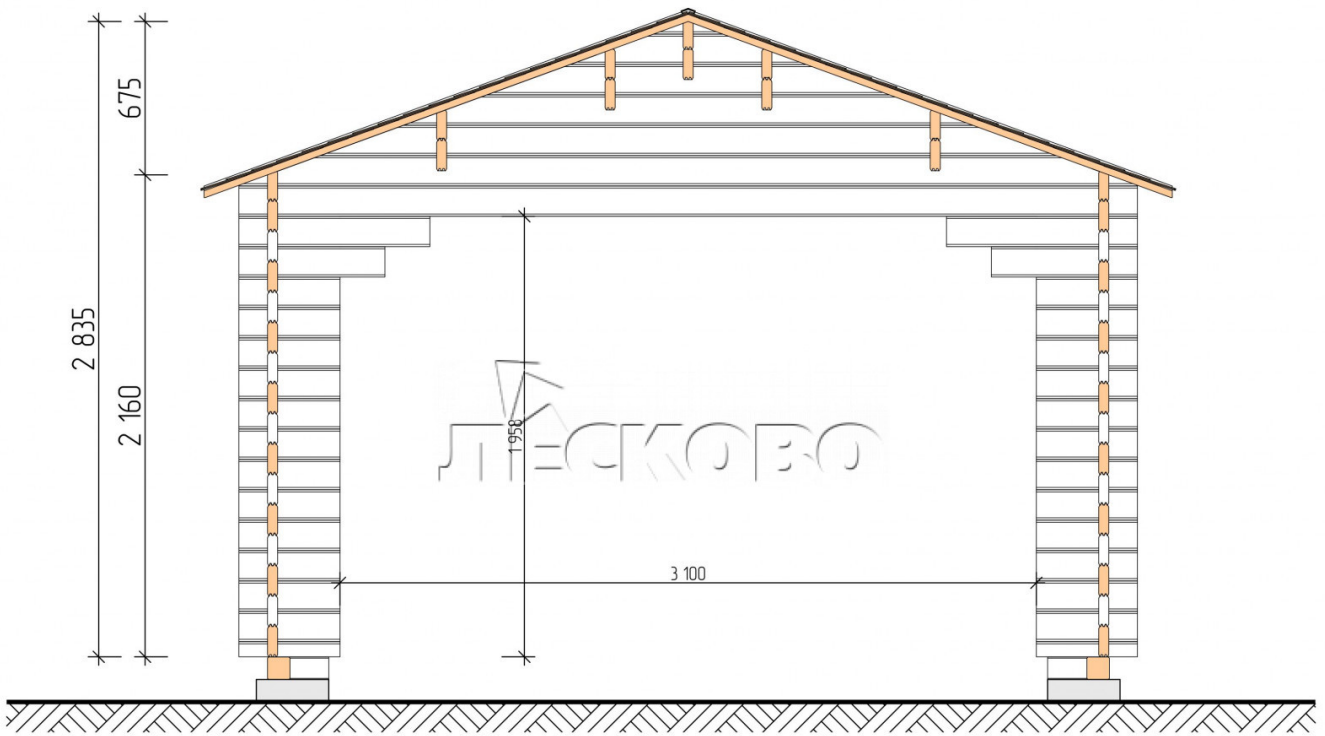

Carport 4x6

Project Dimensions

4 × 6

Full doghouse set

1,988 €

Timber

45 MM

65 MM
+ 663 €

Project planning

4 000

6 000

20,65
M²

СТЕЦКОВО

Разрез

House Kit

- Wall kit: mini-chamber drying chamber 44 × 145 mm with bowls for the project. Wood material - spruce, pine (GOST 8486). Humidity 12-16%. The height of the walls is 2.16 m;
- Logs, lower harness: board 44 × 95 mm chamber drying 12-16%;
- Floors: floorboard 35 mm, chamber drying;
- Ceiling: imitation of a bar 20 × 135 mm, chamber drying;