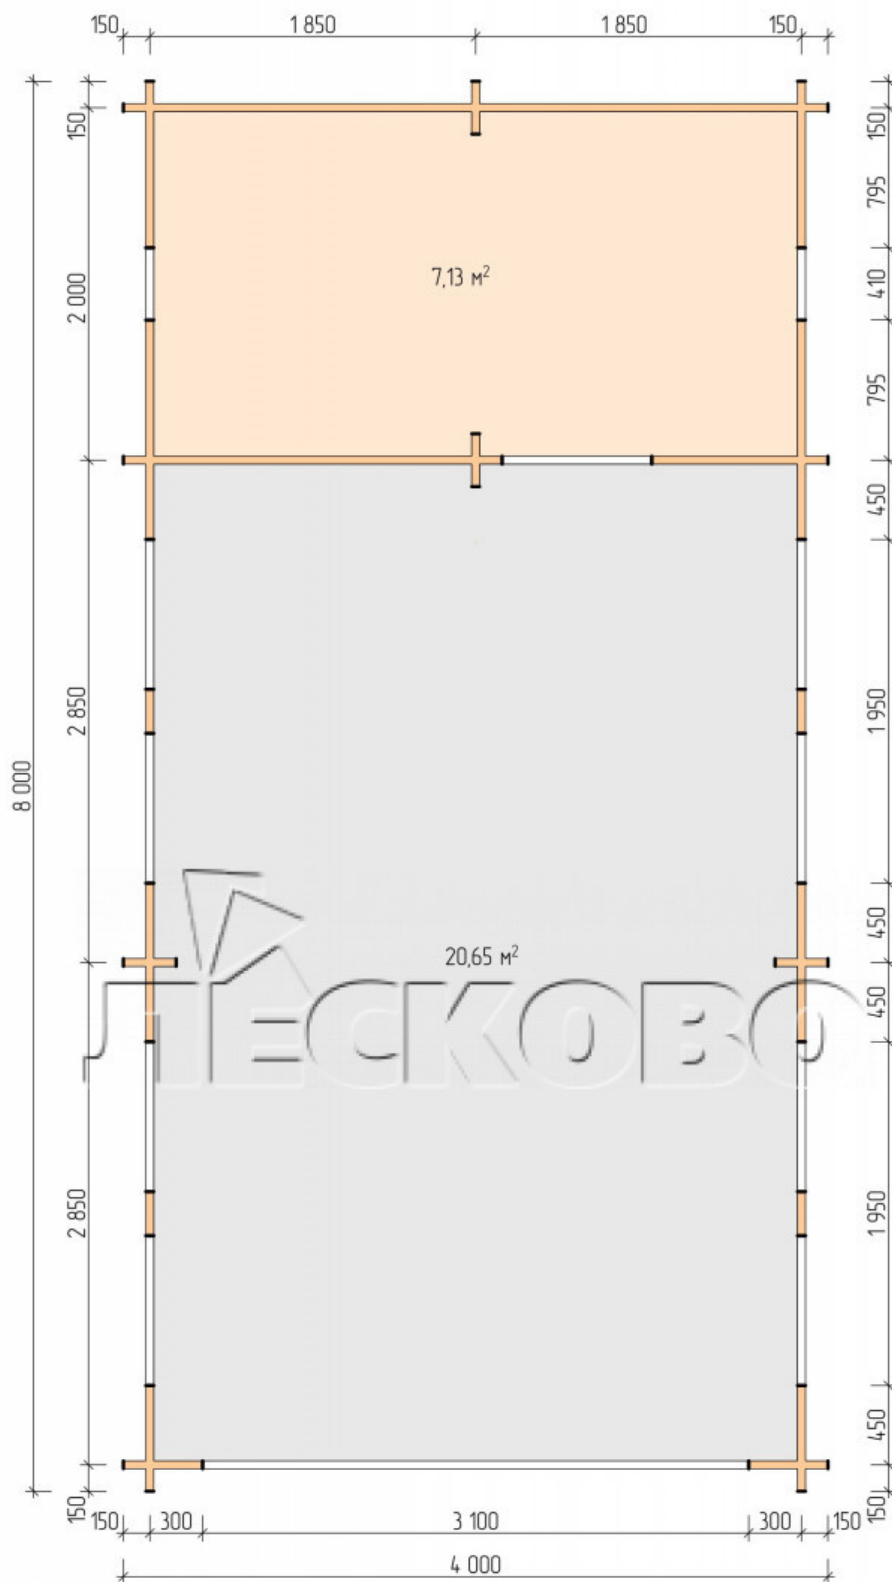

## Carport 4x8

Project Dimensions

4 × 8

Full doghouse set

**3,091 €**

### Timber

45 MM

65 MM  
+ 986 €

## Project planning

Разрез