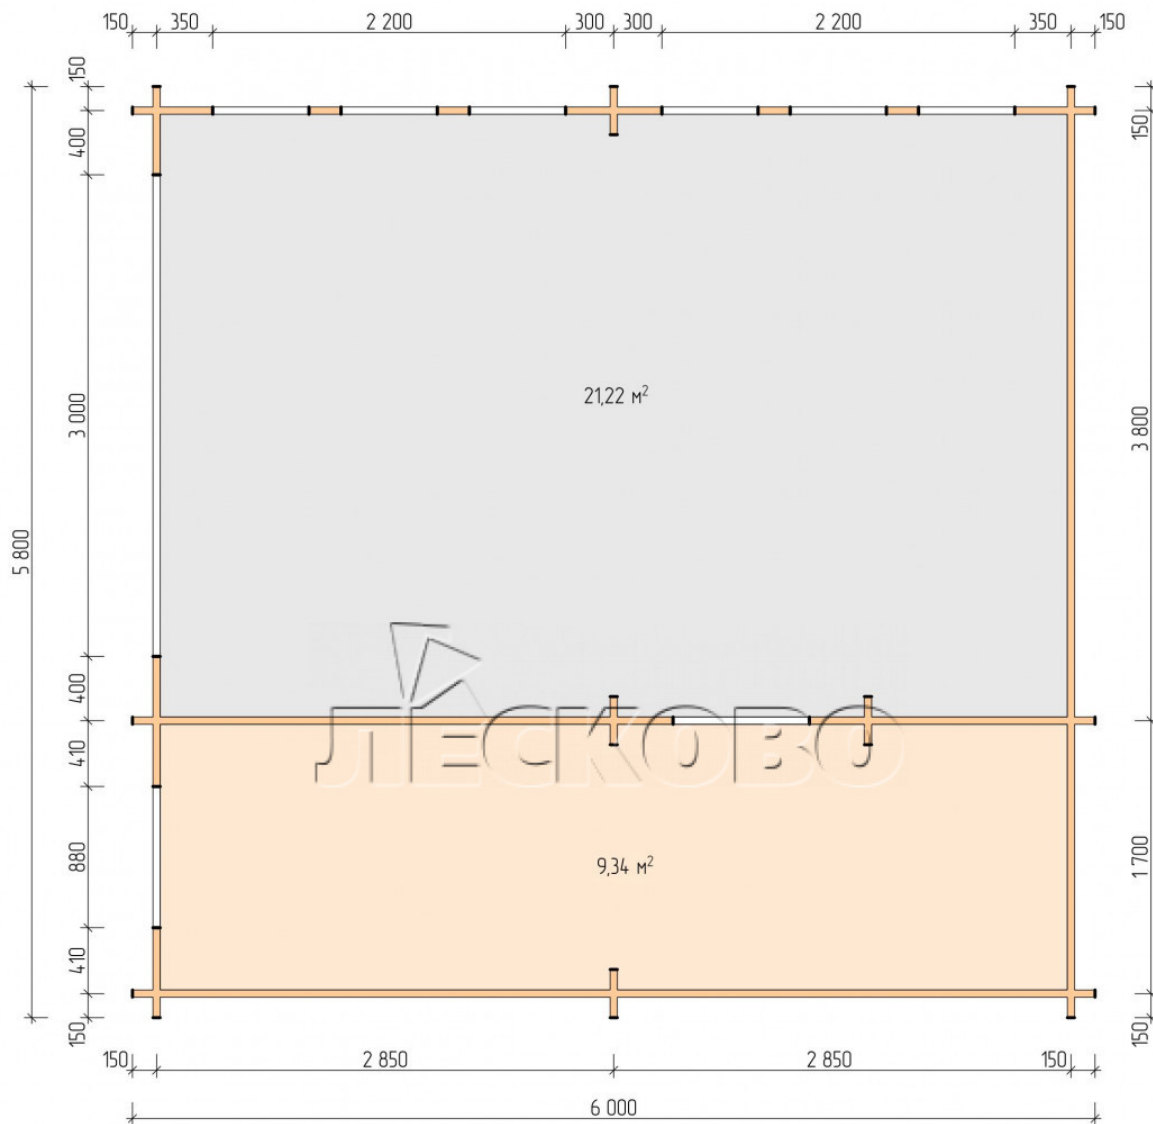

## Carport 6x5.8

Project Dimensions

6 × 5.8

Full doghouse set

**3,529 €**

### Timber

45 MM

65 MM  
+ 1,178 €

## Project planning

Разрез