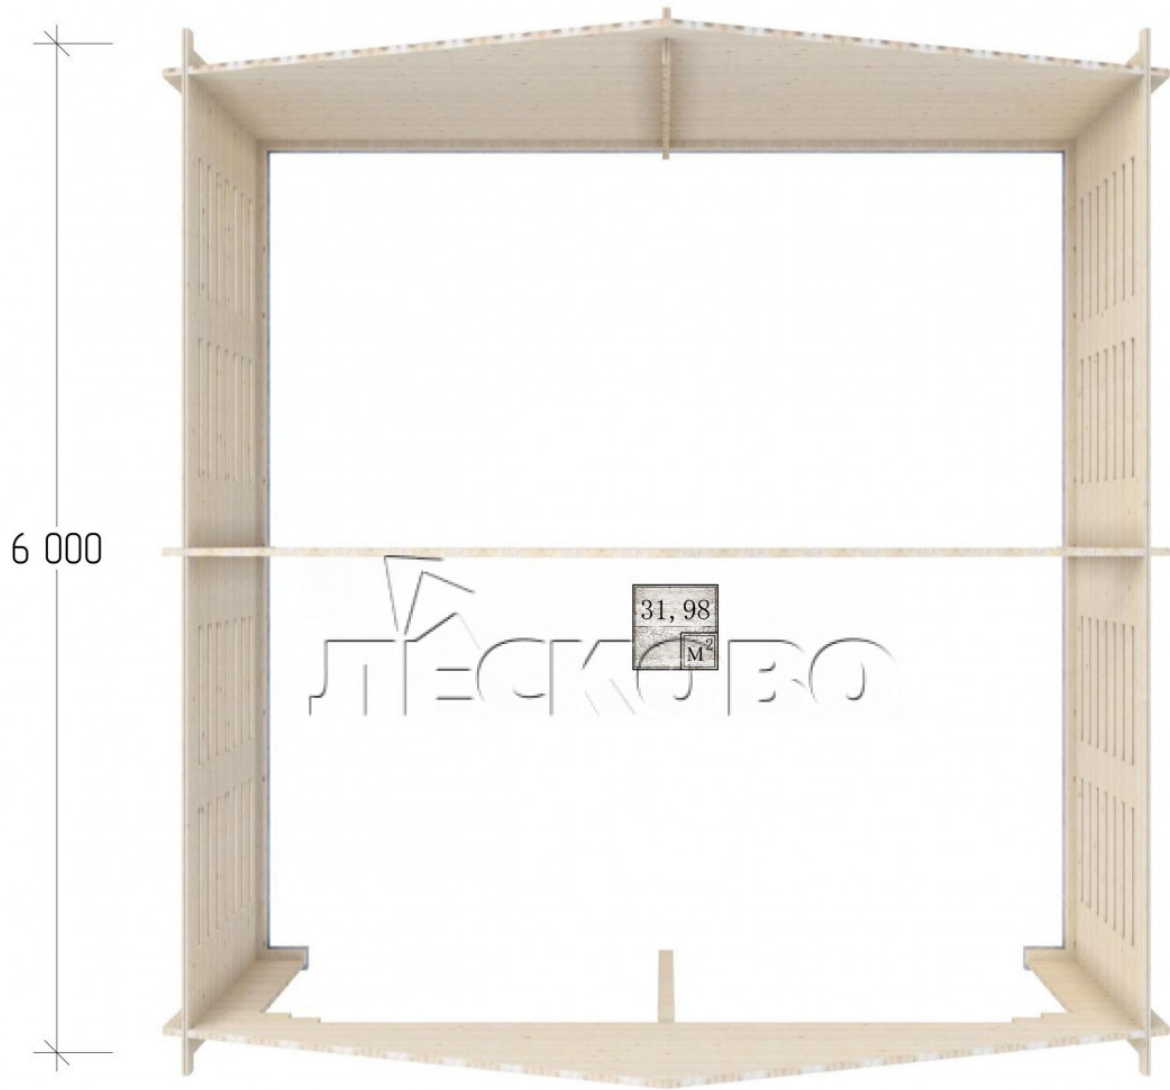

Carport 6x6

Project Dimensions

6 × 6

Full doghouse set

2,817 €

Timber

45 MM

65 MM
+ 946 €

Project planning

6 000

6 000

31,98
M²

СТЕЦКІ ГЕБ

Разрез

House Kit

- Wall kit: mini-chamber drying chamber 44 × 145 mm with bowls for the project. Wood material - spruce, pine (GOST 8486). Humidity 12-16%. The height of the walls is 2.16 m;
- Logs, lower harness: board 44 × 95 mm chamber drying 12-16%;
- Floors: floorboard 35 mm, chamber drying;
- Ceiling: imitation of a bar 20 × 135 mm, chamber drying;
- Wooden windows and doors according to the project;;
- Roof: shingles.