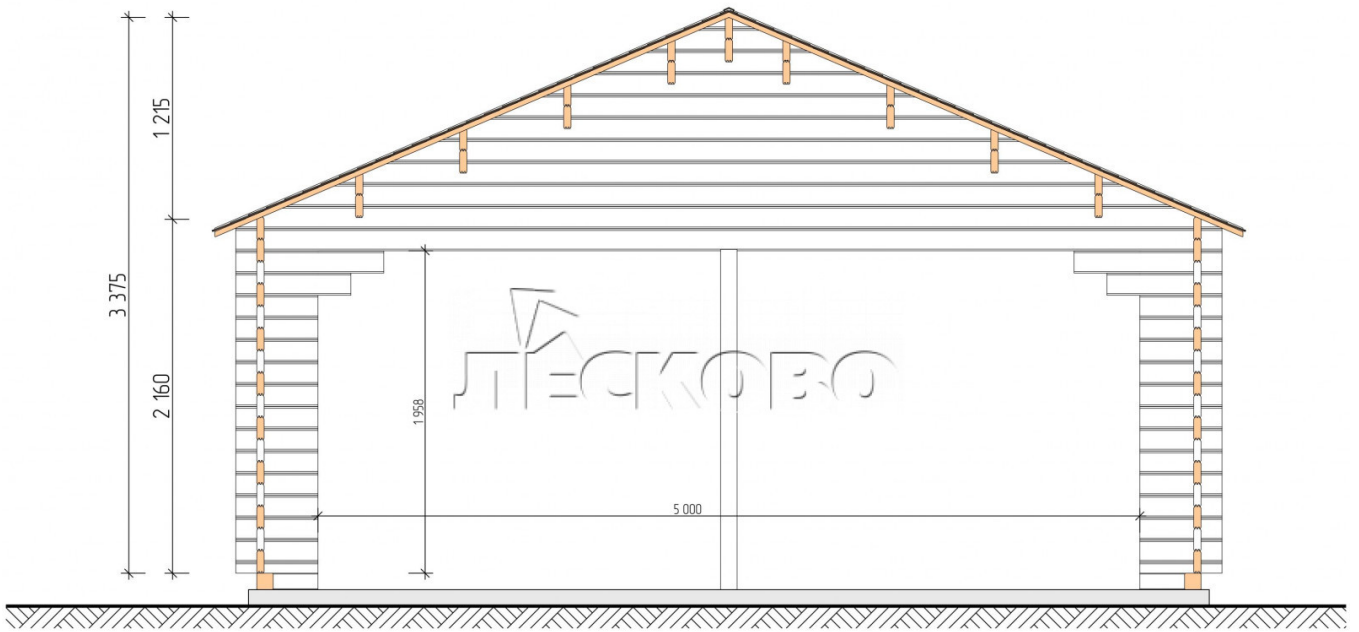

Carport 6x6

Project Dimensions

6 × 6

Full doghouse set

2,817 €

Timber

45 MM

65 MM
+ 946 €

Project planning

6 000

6 000

31,98
M²

СТЕЦКІ ГЕБ

Разрез

House Kit

- Wall kit: mini-chamber drying chamber 44 × 145 mm with bowls for the project. Wood material - spruce, pine (GOST 8486). Humidity 12-16%. The height of the walls is 2.16 m;
- Logs, lower harness: board 44 × 95 mm chamber drying 12-16%;
- Floors: floorboard 35 mm, chamber drying;
- Ceiling: imitation of a bar 20 × 135 mm, chamber drying;
- Wooden windows and doors according to the project;;
- Roof: shingles.