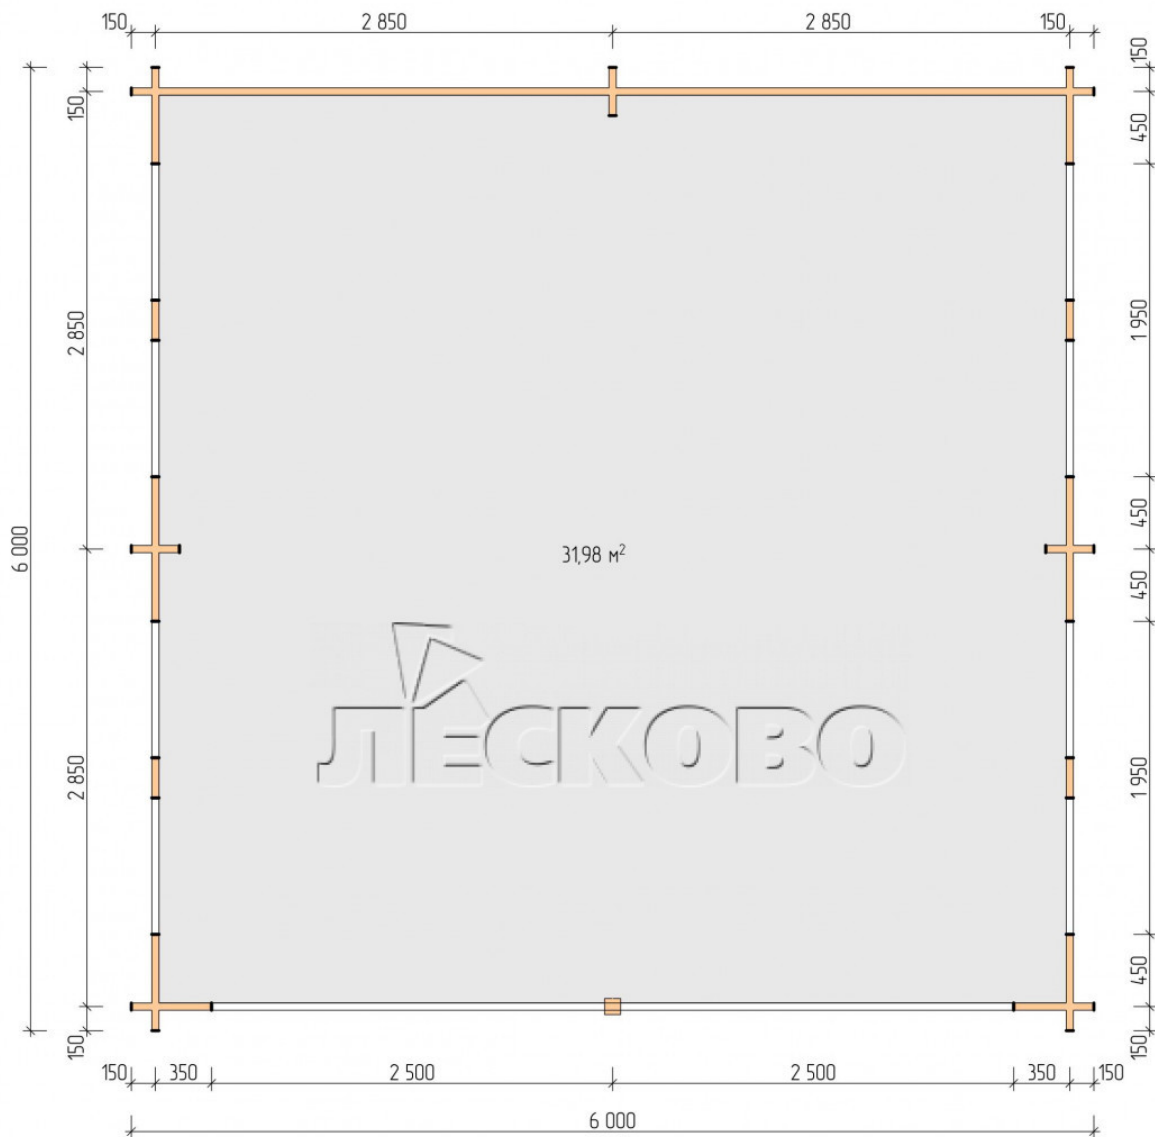

Carport 6x6

Project Dimensions

6 × 6

Full doghouse set

2,817 €

Timber

45 MM

65 MM
+ 946 €

Project planning

6 000

6 000

31,98
M²

СТЕЦКІ ГЕБ

Разрез

House Kit

- Wall kit: mini-chamber drying chamber 44 × 145 mm with bowls for the project. Wood material - spruce, pine (GOST 8486). Humidity 12-16%. The height of the walls is 2.16 m;
- Logs, lower harness: board 44 × 95 mm chamber drying 12-16%;
- Floors: floorboard 35 mm, chamber drying;
- Ceiling: imitation of a bar 20 × 135 mm, chamber drying;
- Wooden windows and doors according to the project;;
- Roof: shingles.