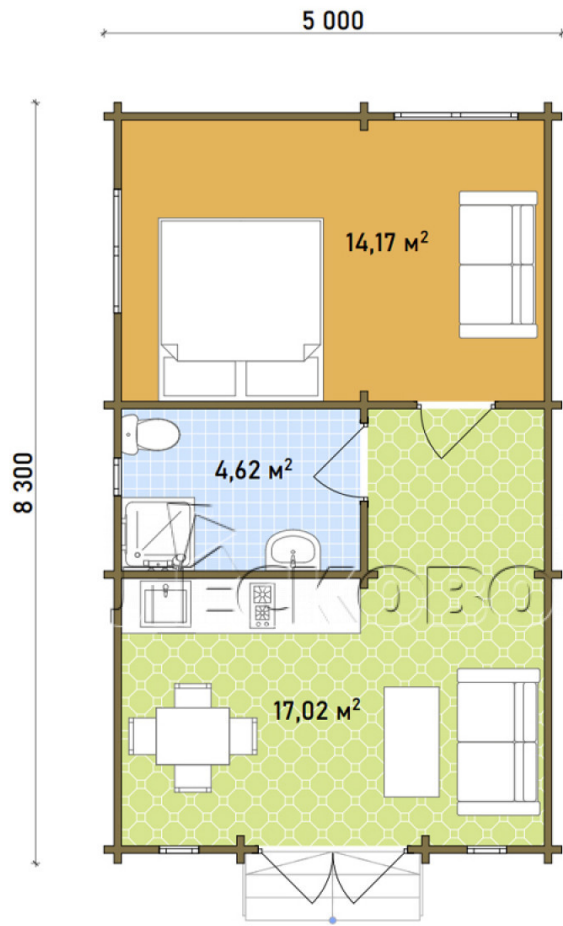

Log Cabin "DS" series 3.5×3

Project Dimensions

5 × 8.3 / 36.3 m²

Full house set

6,809 €

Timber

45 MM

65 MM
+ 1,930 €

Project planning

House Kit

- Wall kit: 44 × 145mm mini-chamber drying chamber with bowls for the project. The material of the tree is spruce, pine (GOST 8486). Humidity 12-14%. The height of the walls is 2.16 m;
- Logs, lower harness: board 45 × 145 mm chamber drying 10-12%;
- Floors: floorboard 35 mm, Chamber drying;
- Ceiling: imitation of a bar 20 × 135 mm, Chamber drying;
- Wooden windows, glass 4 mm, Single. Treatment with a colorless antiseptic. Hardware;

0.40×0.38 м.1 шт.

0.42×1.885 м.2 шт.

1.34×0.91 м.2 шт.

- Wooden doors;

2 шт.

1.62×1.885 м.1 шт.

7. Platbands: dry planed board 20 × 100 mm;

8. Roof: shingles.