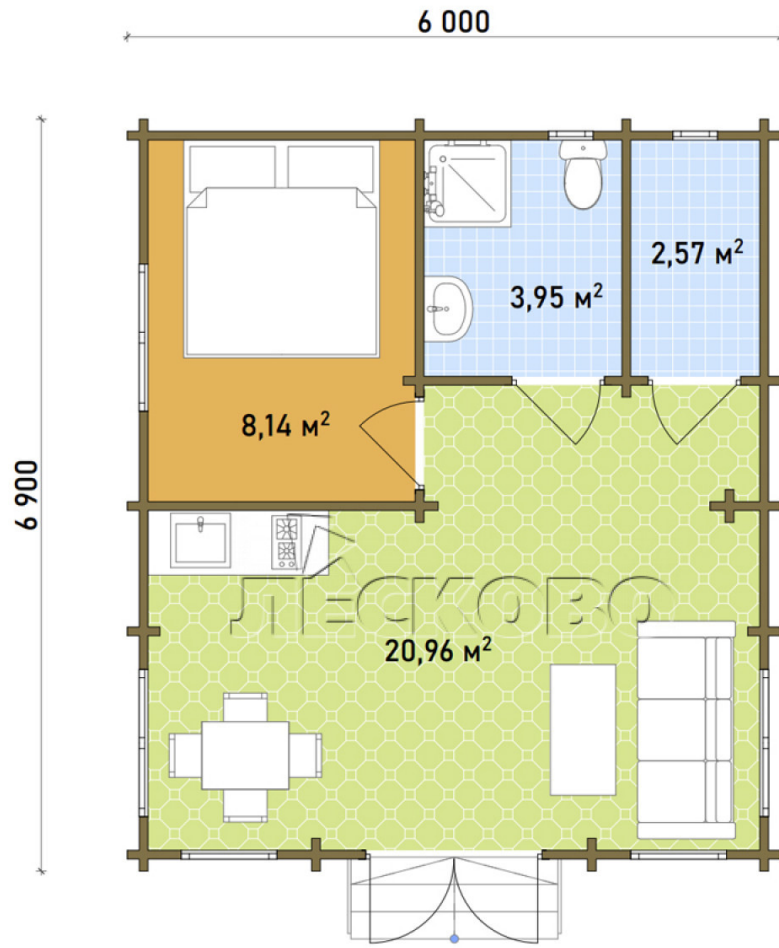

Log Cabin "DS" series 3.5×3

Project Dimensions

6 × 6.9 / 35.6 m²

Full house set

6,907 €

Timber

45 MM

65 MM
+ 1,823 €

Project planning

House Kit

- Wall kit: 44 × 145mm mini-chamber drying chamber with bowls for the project. The material of the tree is spruce, pine (GOST 8486). Humidity 12-14%. The height of the walls is 2.16 m;
- Logs, lower harness: board 45 × 145 mm chamber drying 10-12%;
- Floors: floorboard 35 mm, Chamber drying;
- Ceiling: imitation of a bar 20 × 135 mm, Chamber drying;
- Wooden windows, glass 4 mm, Single. Treatment with a colorless antiseptic. Hardware;

Window 0.87×1.17 0.40×0.38 м.2 шт. 1.34×0.91 м.3 шт.
м.2 шт.

- Wooden doors;

3 шт.

1.62×1.885 м.1 шт.

7. Platbands: dry planed board 20 × 100 mm;

8. Roof: shingles.

9. Skirting board 35 mm.

+7 (927) 738-08-11