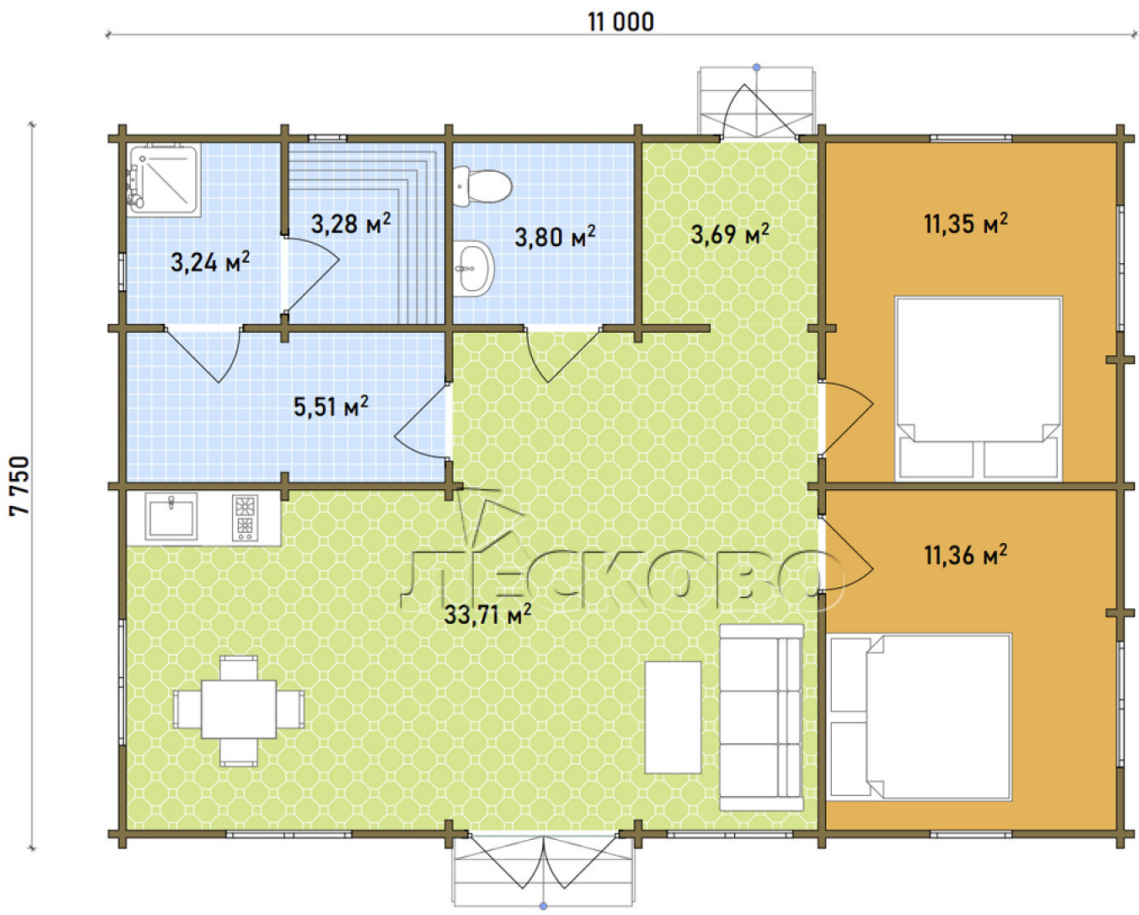

Log Cabin "DS" series 3.5×3

Project Dimensions

7.8 × 11 / 76 m²

Full house set

13,369 €

Timber

45 mm

65 mm
+ 3,772 €

Project planning

House Kit

- Wall kit: 44 × 145mm mini-chamber drying chamber with bowls for the project. The material of the tree is spruce, pine (GOST 8486). Humidity 12-14%. The height of the walls is 2.16 m;
- Logs, lower harness: board 45 × 145 mm chamber drying 10-12%;
- Floors: floorboard 35 mm, Chamber drying;
- Ceiling: imitation of a bar 20 × 135 mm, Chamber drying;
- Wooden windows, glass 4 mm, Single. Treatment with a colorless antiseptic. Hardware;

Window 0.87×1.17
м.2 шт.

Window 1.34×1.17
м.4 шт.

0.40×0.38 м.1 шт.

1.34×0.91 м.2 шт.

- Wooden doors;

5 шт.

1.62×1.885 м.1 шт.

7. Platbands: dry planed board 20 × 100 mm;