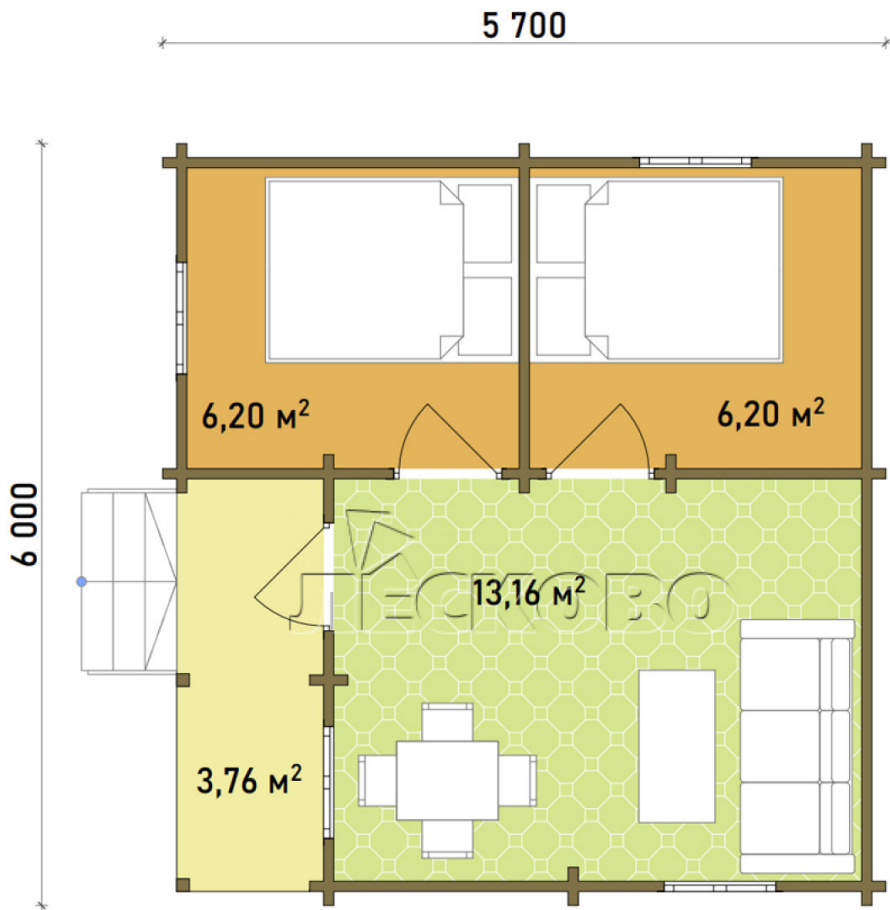

## Log Cabin "DS" series 3.5×3

Project Dimensions

5.7 × 6 / 29.3 m<sup>2</sup>

Full house set

**5,376 €**

## House Kit

- Wall kit: 44 × 145mm mini-chamber drying chamber with bowls for the project. The material of the tree is spruce, pine (GOST 8486). Humidity 12-14%. The height of the walls is 2.16 m;
- Logs, lower harness: board 45 × 145 mm chamber drying 10-12%;
- Floors: floorboard 35 mm, Chamber drying;
- Ceiling: imitation of a bar 20 × 135 mm, Chamber drying;
- Wooden windows, glass 4 mm, Single. Treatment with a colorless antiseptic. Hardware;

0.87×0.78 м.4 шт.

- Wooden doors;

2 шт.

0.84×1.885 м.

glass.1 шт.

7. Platbands: dry planed board 20 × 100 mm;

8. Roof: shingles.

9. Skirting board 35 mm.