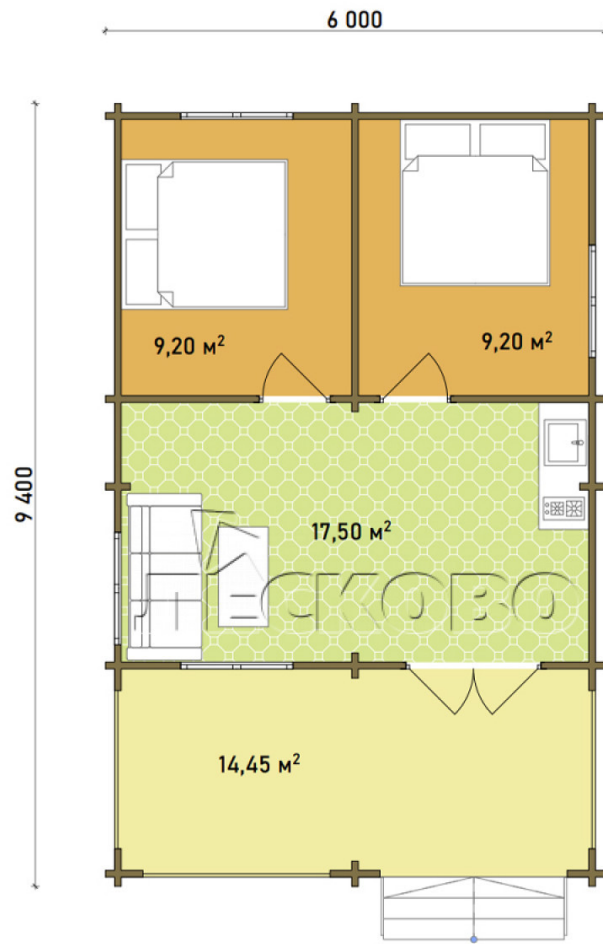

## Log Cabin "DS" series 3.5×3

Project Dimensions

6 × 9.4 / 50.4 m<sup>2</sup>

Full house set

**8,216 €**

### Timber

45 MM

65 MM  
+ 2,299 €

## House Kit

- Wall kit: 44 × 145mm mini-chamber drying chamber with bowls for the project. The material of the tree is spruce, pine (GOST 8486). Humidity 12-14%. The height of the walls is 2.16 m;
- Logs, lower harness: board 45 × 145 mm chamber drying 10-12%;
- Floors: floorboard 35 mm, Chamber drying;
- Ceiling: imitation of a bar 20 × 135 mm, Chamber drying;
- Wooden windows, glass 4 mm, Single. Treatment with a colorless antiseptic. Hardware;

1.34×0.91 м.4 шт.

- Wooden doors;

2 шт.

1.62×1.885 м.1 шт.

7. Platbands: dry planed board 20 × 100 mm;

8. Roof: shingles.

9. Skirting board 35 mm.

+7 (927) 738-08-11