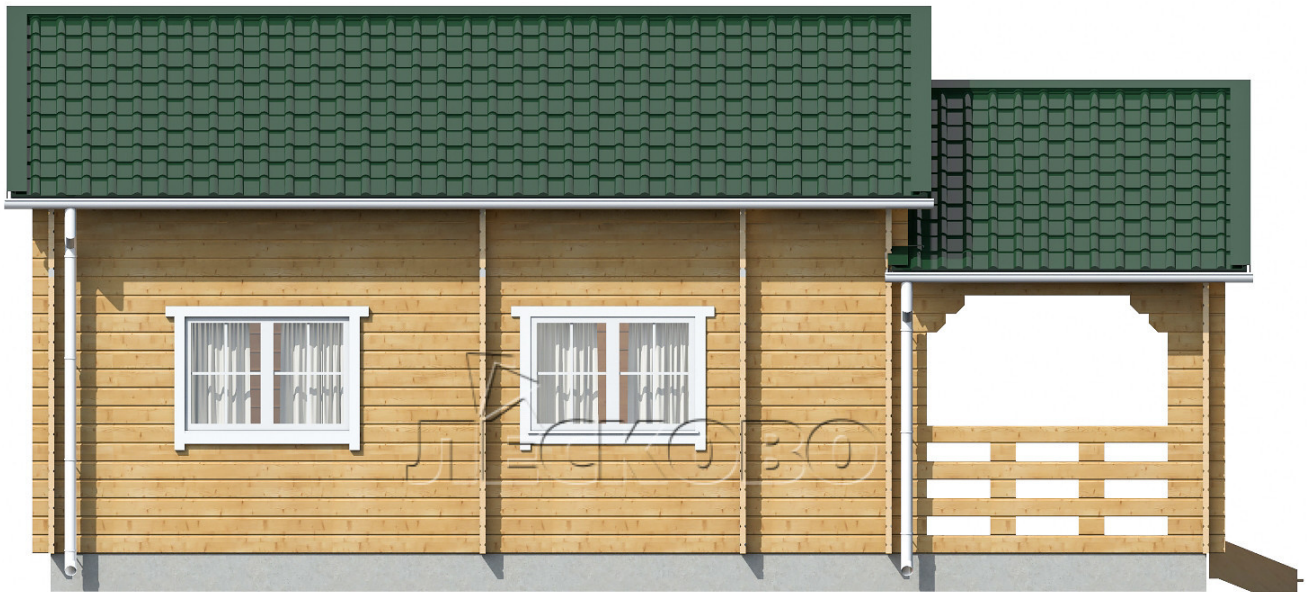

Log Cabin "DS" series 3.5×3

Project Dimensions

6 × 9.5 / 68.8 m²

Full house set

9,207 €

Timber

45 MM

65 MM
+ 2,535 €

Project planning

House Kit

- Wall kit: 44 × 145mm mini-chamber drying chamber with bowls for the project. The material of the tree is spruce, pine (GOST 8486). Humidity 12-14%. The height of the walls is 2.16 m;
- Logs, lower harness: board 45 × 145 mm chamber drying 10-12%;
- Floors: floorboard 35 mm, Chamber drying;
- Ceiling: imitation of a bar 20 × 135 mm, Chamber drying;
- Wooden windows, glass 4 mm, Single. Treatment with a colorless antiseptic. Hardware;

0.40×0.38 м.1 шт.

0.87×0.78 м.1 шт.

1.34×0.91 м.4 шт.

- Wooden doors;

3 шт.

Door 0.84×1.885 м.

Df.1 шт.

7. Platbands: dry planed board 20 × 100 mm;