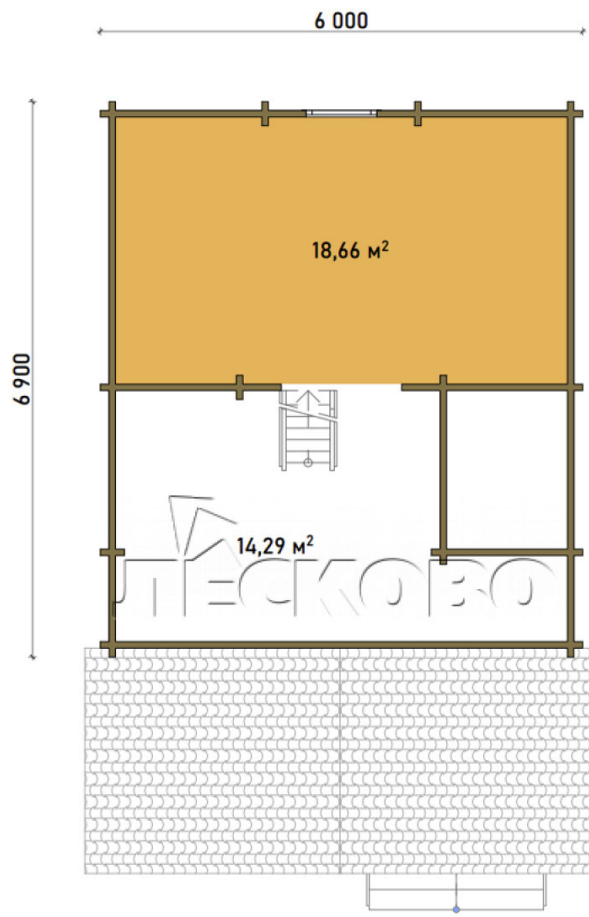

Log Cabin "DS" series 3.5×3

Project Dimensions

6 × 9.5 / 68.8 m²

Full house set

9,207 €

Timber

45 MM

65 MM
+ 2,535 €

Project planning

House Kit

- Wall kit: 44 × 145mm mini-chamber drying chamber with bowls for the project. The material of the tree is spruce, pine (GOST 8486). Humidity 12-14%. The height of the walls is 2.16 m;
- Logs, lower harness: board 45 × 145 mm chamber drying 10-12%;
- Floors: floorboard 35 mm, Chamber drying;
- Ceiling: imitation of a bar 20 × 135 mm, Chamber drying;
- Wooden windows, glass 4 mm, Single. Treatment with a colorless antiseptic. Hardware;

0.40×0.38 м.1 шт.

0.87×0.78 м.1 шт.

1.34×0.91 м.4 шт.

- Wooden doors;

3 шт.

Door 0.84×1.885 м.

Df.1 шт.

7. Platbands: dry planed board 20 × 100 mm;