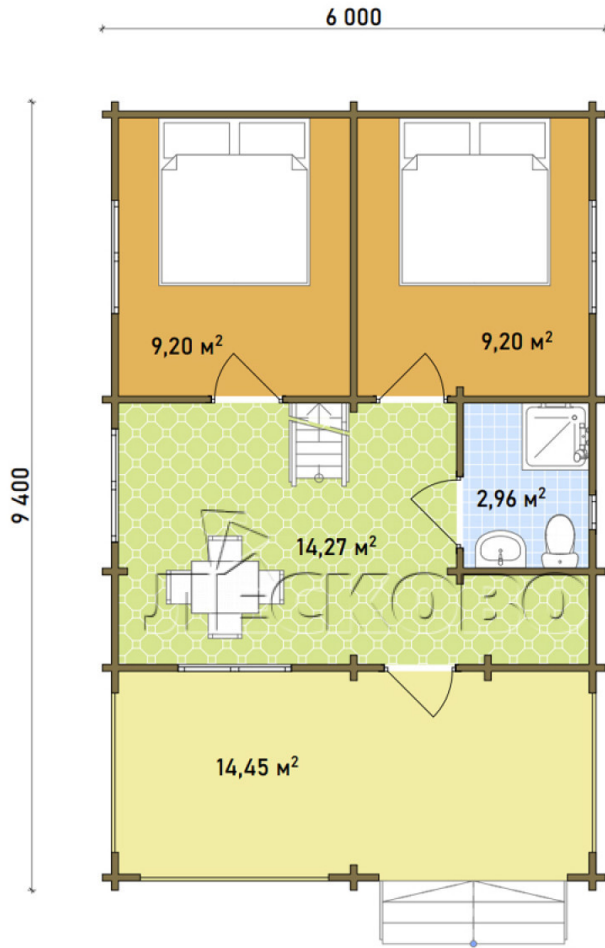

Log Cabin "DS" series 3.5×3

Project Dimensions

6 × 9.5 / 68.8 m²

Full house set

9,207 €

Timber

45 MM

65 MM
+ 2,535 €

Project planning

House Kit

- Wall kit: 44 × 145mm mini-chamber drying chamber with bowls for the project. The material of the tree is spruce, pine (GOST 8486). Humidity 12-14%. The height of the walls is 2.16 m;
- Logs, lower harness: board 45 × 145 mm chamber drying 10-12%;
- Floors: floorboard 35 mm, Chamber drying;
- Ceiling: imitation of a bar 20 × 135 mm, Chamber drying;
- Wooden windows, glass 4 mm, Single. Treatment with a colorless antiseptic. Hardware;

0.40×0.38 м.1 шт.

0.87×0.78 м.1 шт.

1.34×0.91 м.4 шт.

- Wooden doors;

3 шт.

Door 0.84×1.885 м.

Df.1 шт.

7. Platbands: dry planed board 20 × 100 mm;