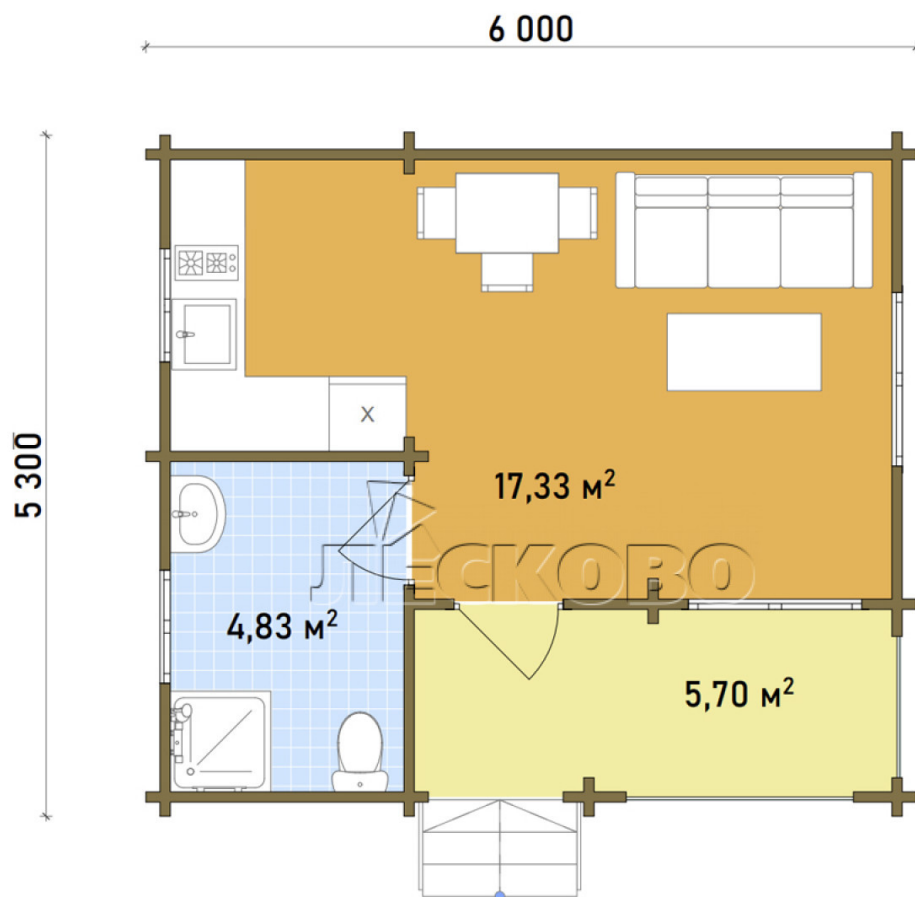

Log Cabin "DS" series 3.5×3

Project Dimensions

5.3 × 6 / 27.9 m²

Full house set

5,073 €

Timber

45 mm

65 mm
+ 1,478 €

Project planning

House Kit

- Wall kit: 44 × 145mm mini-chamber drying chamber with bowls for the project. The material of the tree is spruce, pine (GOST 8486). Humidity 12-14%. The height of the walls is 2.16 m;
- Logs, lower harness: board 45 × 145 mm chamber drying 10-12%;
- Floors: floorboard 35 mm, Chamber drying;
- Ceiling: imitation of a bar 20 × 135 mm, Chamber drying;
- Wooden windows, glass 4 mm, Single. Treatment with a colorless antiseptic. Hardware;

0.87×0.78 м.2 шт.

1.34×0.91 м.2 шт.

- Wooden doors;

1 шт.

0.84×1.885 м.

glass.1 шт.

7. Platbands: dry planed board 20 × 100 mm;

8. Roof: shingles.