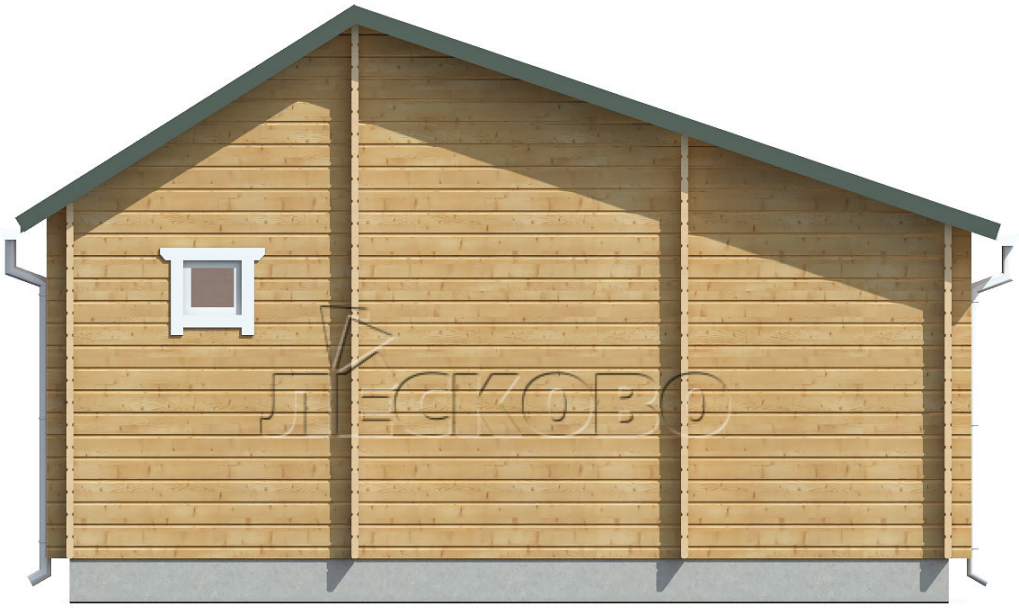

## Log Cabin "DS" series 3.5×3

Project Dimensions

6 × 6 / 31.3 m<sup>2</sup>

Full house set

**5,884 €**

## House Kit

- Wall kit: 44 × 145mm mini-chamber drying chamber with bowls for the project. The material of the tree is spruce, pine (GOST 8486). Humidity 12-14%. The height of the walls is 2.16 m;
- Logs, lower harness: board 45 × 145 mm chamber drying 10-12%;
- Floors: floorboard 35 mm, Chamber drying;
- Ceiling: imitation of a bar 20 × 135 mm, Chamber drying;
- Wooden windows, glass 4 mm, Single. Treatment with a colorless antiseptic. Hardware;

0.40×0.38 м.1 шт.

0.42×1.885 м.2 шт.

1.34×0.91 м.1 шт.

- Wooden doors;

1.62×1.885 м.1 шт.

7. Platbands: dry planed board 20 × 100 mm;

8. Roof: shingles.

9. Skirting board 35 mm.