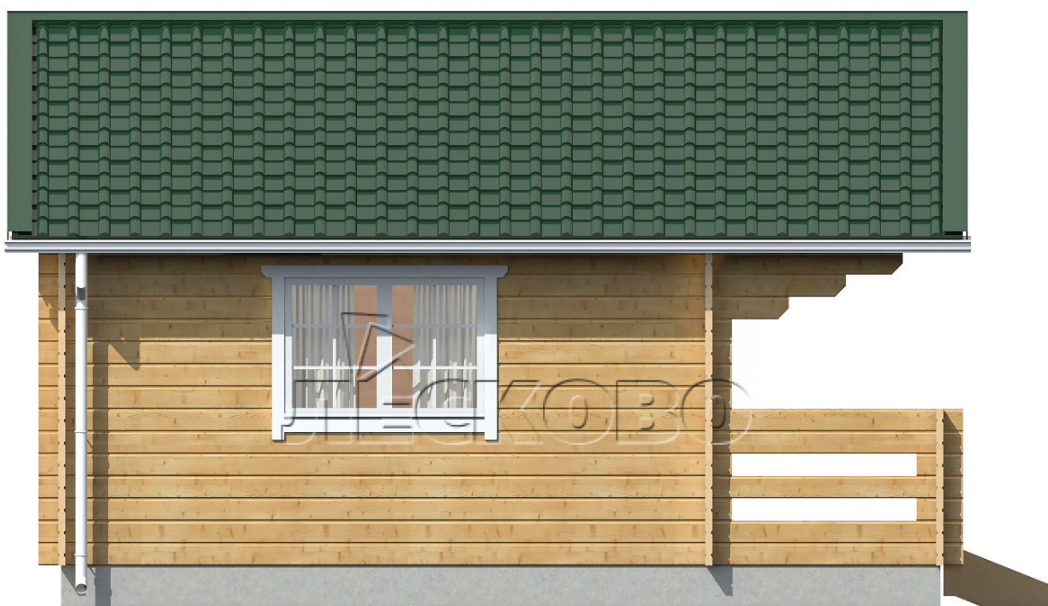

## Log Cabin "DS" series 3.5×3

Project Dimensions

6 × 6 / 31.3 m<sup>2</sup>

Full house set

**5,884 €**

## House Kit

- Wall kit: 44 × 145mm mini-chamber drying chamber with bowls for the project. The material of the tree is spruce, pine (GOST 8486). Humidity 12-14%. The height of the walls is 2.16 m;
- Logs, lower harness: board 45 × 145 mm chamber drying 10-12%;
- Floors: floorboard 35 mm, Chamber drying;
- Ceiling: imitation of a bar 20 × 135 mm, Chamber drying;
- Wooden windows, glass 4 mm, Single. Treatment with a colorless antiseptic. Hardware;