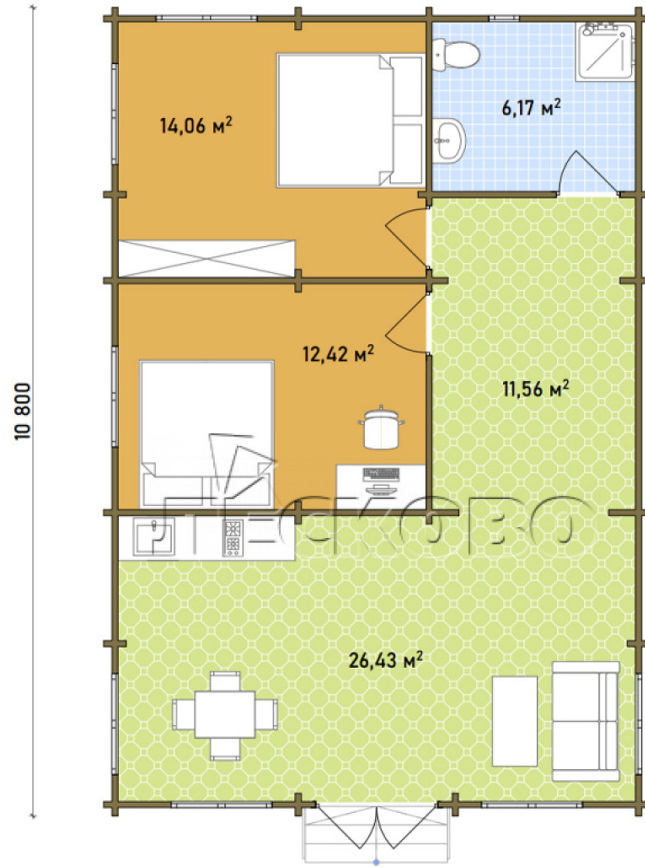

Log Cabin "DS" series 3.5×3

Project Dimensions

7.3 × 10.8 / 70.5 m²

Full house set

12,669 €

Timber

45 mm

65 mm
+ 3,583 €

Project planning

7 300

House Kit

- Wall kit: 44 × 145mm mini-chamber drying chamber with bowls for the project. The material of the tree is spruce, pine (GOST 8486). Humidity 12-14%. The height of the walls is 2.16 m;
- Logs, lower harness: board 45 × 145 mm chamber drying 10-12%;
- Floors: floorboard 35 mm, Chamber drying;
- Ceiling: imitation of a bar 20 × 135 mm, Chamber drying;
- Wooden windows, glass 4 mm, Single. Treatment with a colorless antiseptic. Hardware;

0.40×0.38 м.1 шт.

1.34×0.91 м.7 шт.

- Wooden doors;

3 шт.

1.62×1.885 м.1 шт.

7. Platbands: dry planed board 20 × 100 mm;

8. Roof: shingles.

9. Skirting board 35 mm.