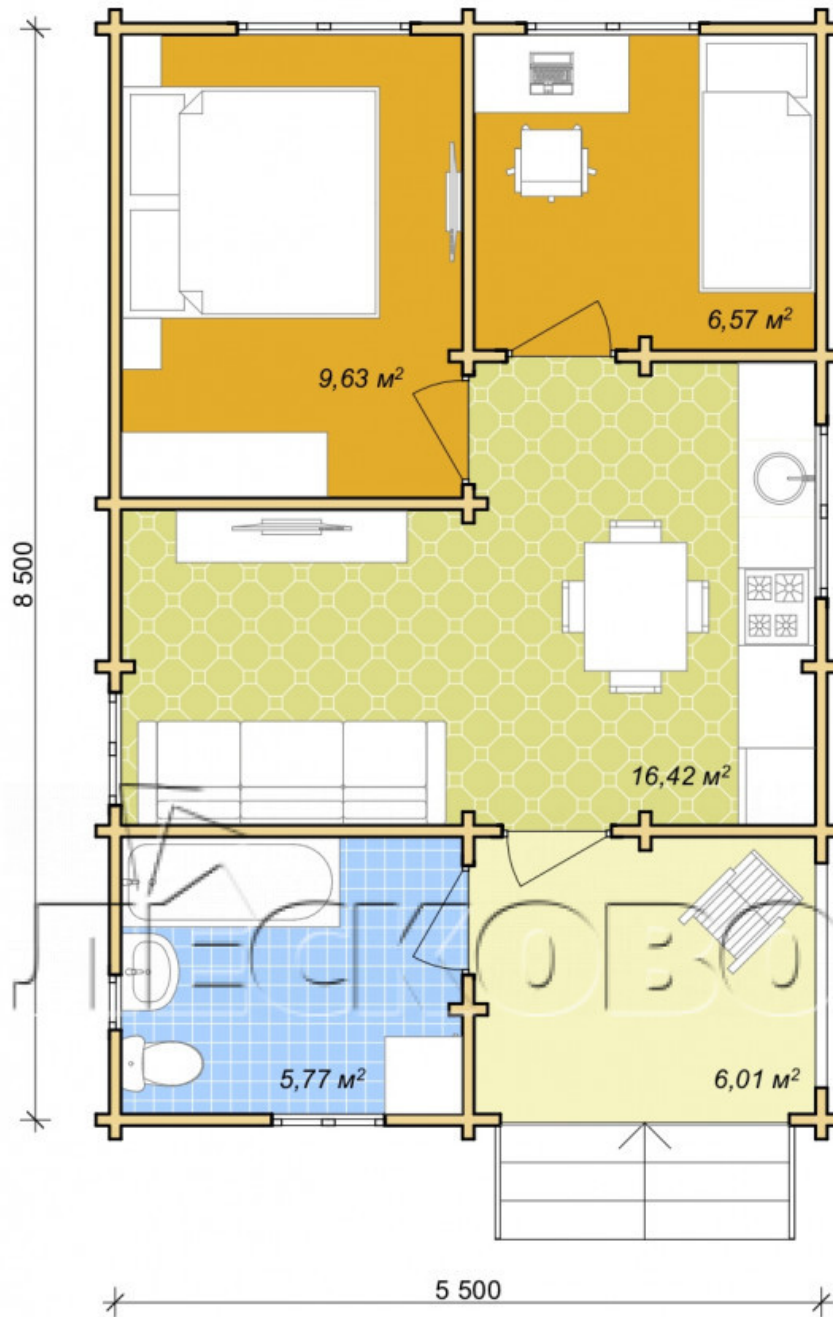

## Log Cabin "DS" series 3.5×3

Project Dimensions

5.8 × 8.8 / 44.4 m<sup>2</sup>

Full house set

**8,100 €**

### Timber

45 MM

65 MM  
+ 2,284 €

## House Kit

- Wall kit: 44 × 145mm mini-chamber drying chamber with bowls for the project. The material of the tree is spruce, pine (GOST 8486). Humidity 12-14%. The height of the walls is 2.16 m;
- Logs, lower harness: board 45 × 145 mm chamber drying 10-12%;
- Floors: floorboard 35 mm, Chamber drying;
- Ceiling: imitation of a bar 20 × 135 mm, Chamber drying;
- Wooden windows, glass 4 mm, Single. Treatment with a colorless antiseptic. Hardware;

0.40×0.38 м.1 шт.

0.87×0.78 м.2 шт.

1.34×0.91 м.3 шт.

- Wooden doors;

3 шт.

0.84×1.885 м.

glass.1 шт.

7. Platbands: dry planed board 20 × 100 mm;