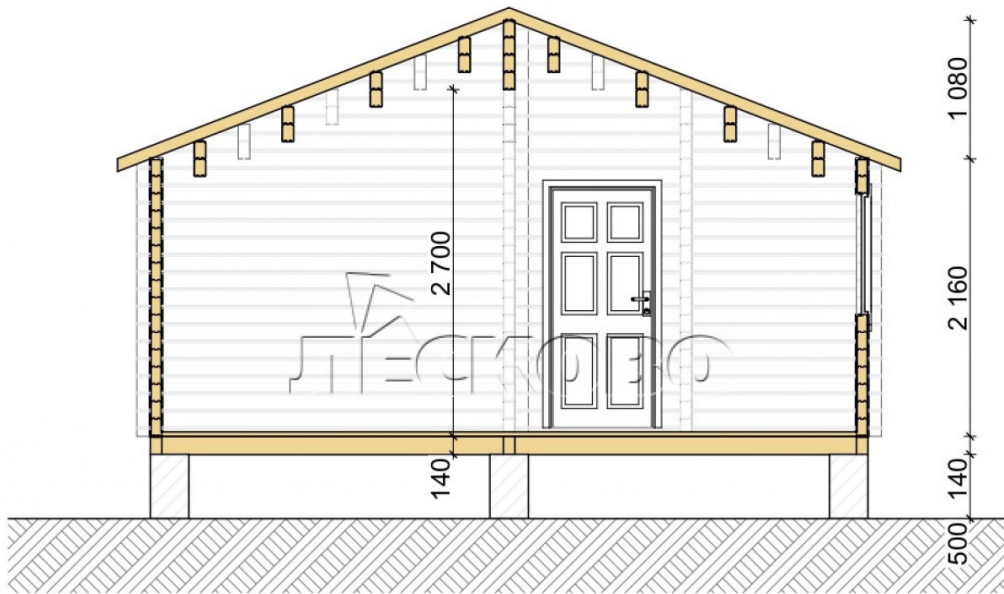

## Log Cabin "DS" series 3.5×3

Project Dimensions

5.8 × 8.8 / 44.4 m<sup>2</sup>

Full house set

**8,100 €**

## Project planning

## House Kit

- Wall kit: 44 × 145mm mini-chamber drying chamber with bowls for the project. The material of the tree is spruce, pine (GOST 8486). Humidity 12-14%. The height of the walls is 2.16 m;
- Logs, lower harness: board 45 × 145 mm chamber drying 10-12%;
- Floors: floorboard 35 mm, Chamber drying;
- Ceiling: imitation of a bar 20 × 135 mm, Chamber drying;
- Wooden windows, glass 4 mm, Single. Treatment with a colorless antiseptic. Hardware;