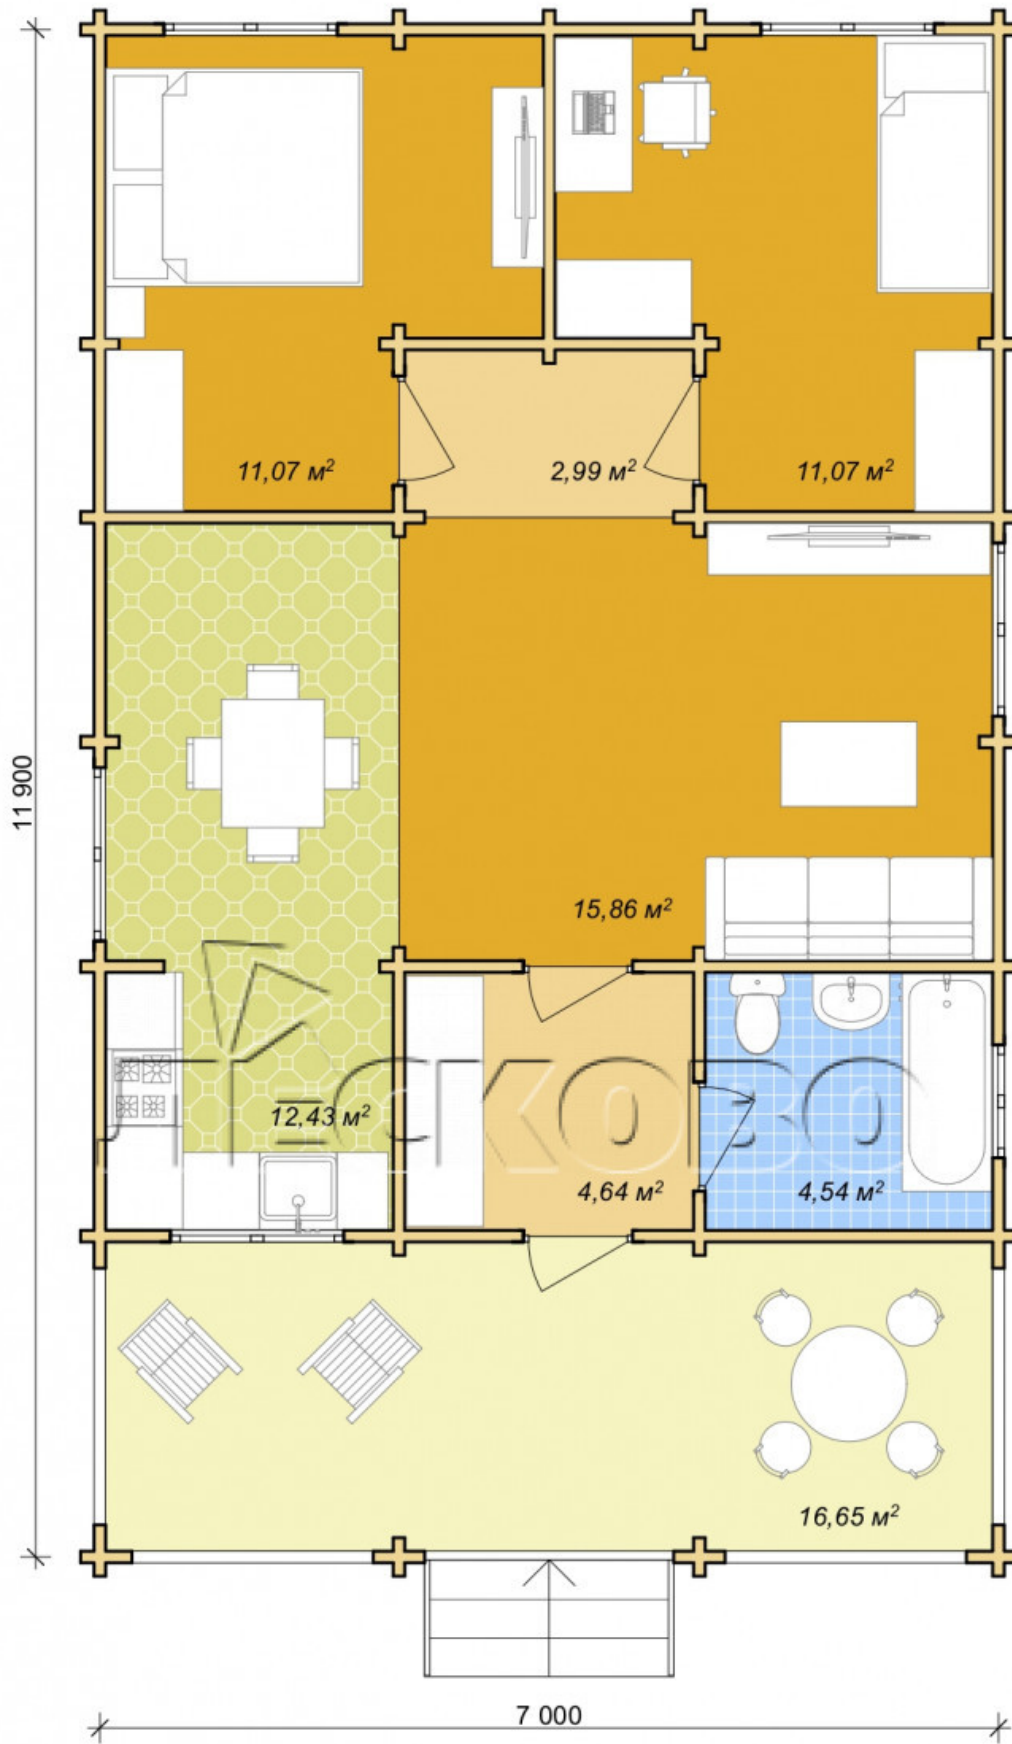

Log Cabin "DS" series 3.5×3

Project Dimensions

7.3 × 12.2 / 81 m²

Full house set

12,376 €

Timber

45 MM

65 MM
+ 3,618 €

Project planning

House Kit

- Wall kit: 44 × 145mm mini-chamber drying chamber with bowls for the project. The material of the tree is spruce, pine (GOST 8486). Humidity 12-14%. The height of the walls is 2.16 m;
- Logs, lower harness: board 45 × 145 mm chamber drying 10-12%;
- Floors: floorboard 35 mm, Chamber drying;
- Ceiling: imitation of a bar 20 × 135 mm, Chamber drying;
- Wooden windows, glass 4 mm, Single. Treatment with a colorless antiseptic. Hardware;

0.87×0.78 м.1 шт.

1.34×0.91 м.5 шт.

- Wooden doors;

4 шт.

0.84×1.885 м.
glass.1 шт.

7. Platbands: dry planed board 20 × 100 mm;

8. Roof: shingles.

9. Skirting board 35 mm.