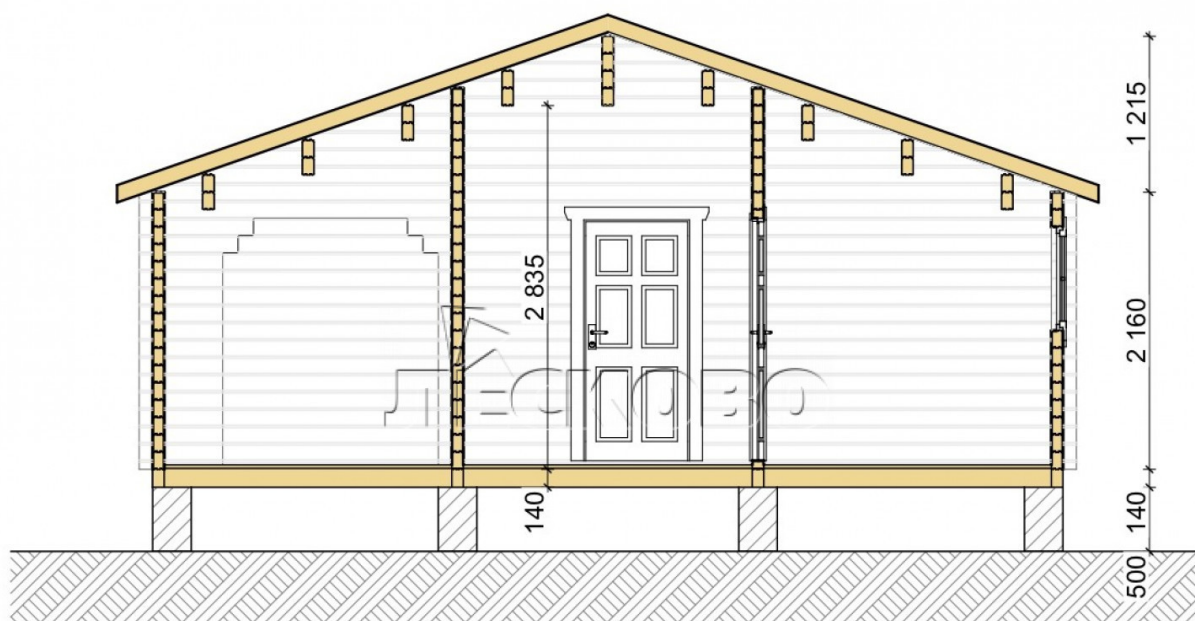

Log Cabin "DS" series 3.5×3

Project Dimensions

7.3 × 12.2 / 81 m²

Full house set

12,376 €

Timber

45 MM

65 MM
+ 3,618 €

Project planning

House Kit

- Wall kit: 44 × 145mm mini-chamber drying chamber with bowls for the project. The material of the tree is spruce, pine (GOST 8486). Humidity 12-14%. The height of the walls is 2.16 m;
- Logs, lower harness: board 45 × 145 mm chamber drying 10-12%;
- Floors: floorboard 35 mm, Chamber drying;
- Ceiling: imitation of a bar 20 × 135 mm, Chamber drying;
- Wooden windows, glass 4 mm, Single. Treatment with a colorless antiseptic. Hardware;

0.87×0.78 м.1 шт.

1.34×0.91 м.5 шт.

- Wooden doors;

4 шт.

0.84×1.885 м.
glass.1 шт.

7. Platbands: dry planed board 20 × 100 mm;

8. Roof: shingles.

9. Skirting board 35 mm.