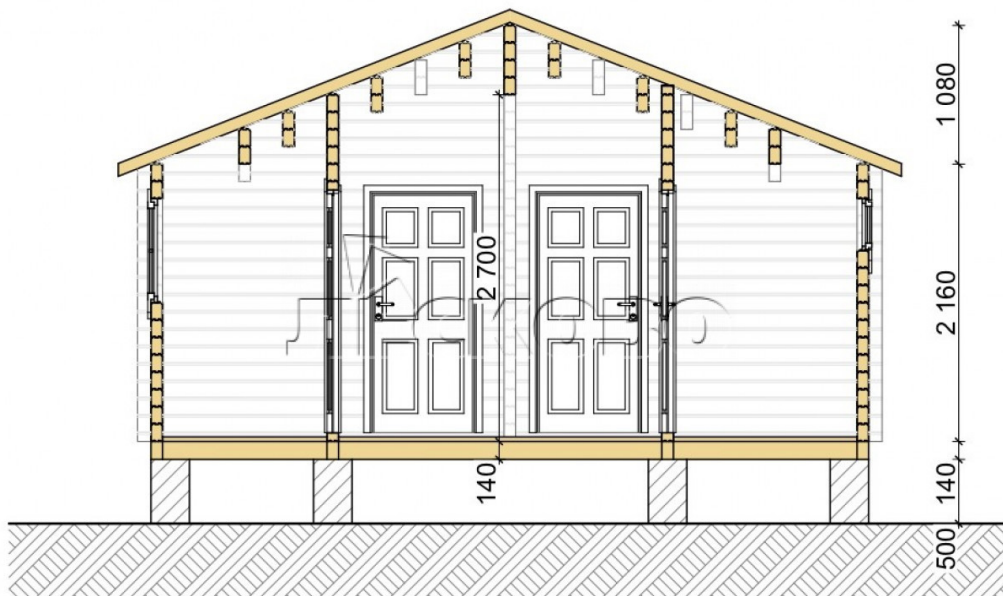

Log Cabin "DS" series 3.5×3

Project Dimensions

5.8 × 9 / 47 m²

Full house set

8,624 €

Timber

45 MM

65 MM
+ 2,424 €

Project planning

House Kit

- Wall kit: 44 × 145mm mini-chamber drying chamber with bowls for the project. The material of the tree is spruce, pine (GOST 8486). Humidity 12-14%. The height of the walls is 2.16 m;
- Logs, lower harness: board 45 × 145 mm chamber drying 10-12%;
- Floors: floorboard 35 mm, Chamber drying;
- Ceiling: imitation of a bar 20 × 135 mm, Chamber drying;
- Wooden windows, glass 4 mm, Single. Treatment with a colorless antiseptic. Hardware;

0.40×0.38 м.1 шт.

0.87×0.78 м.1 шт.

1.34×0.91 м.4 шт.

- Wooden doors;

4 шт.

0.84×1.885 м.

glass.1 шт.

7. Platbands: dry planed board 20 × 100 mm;