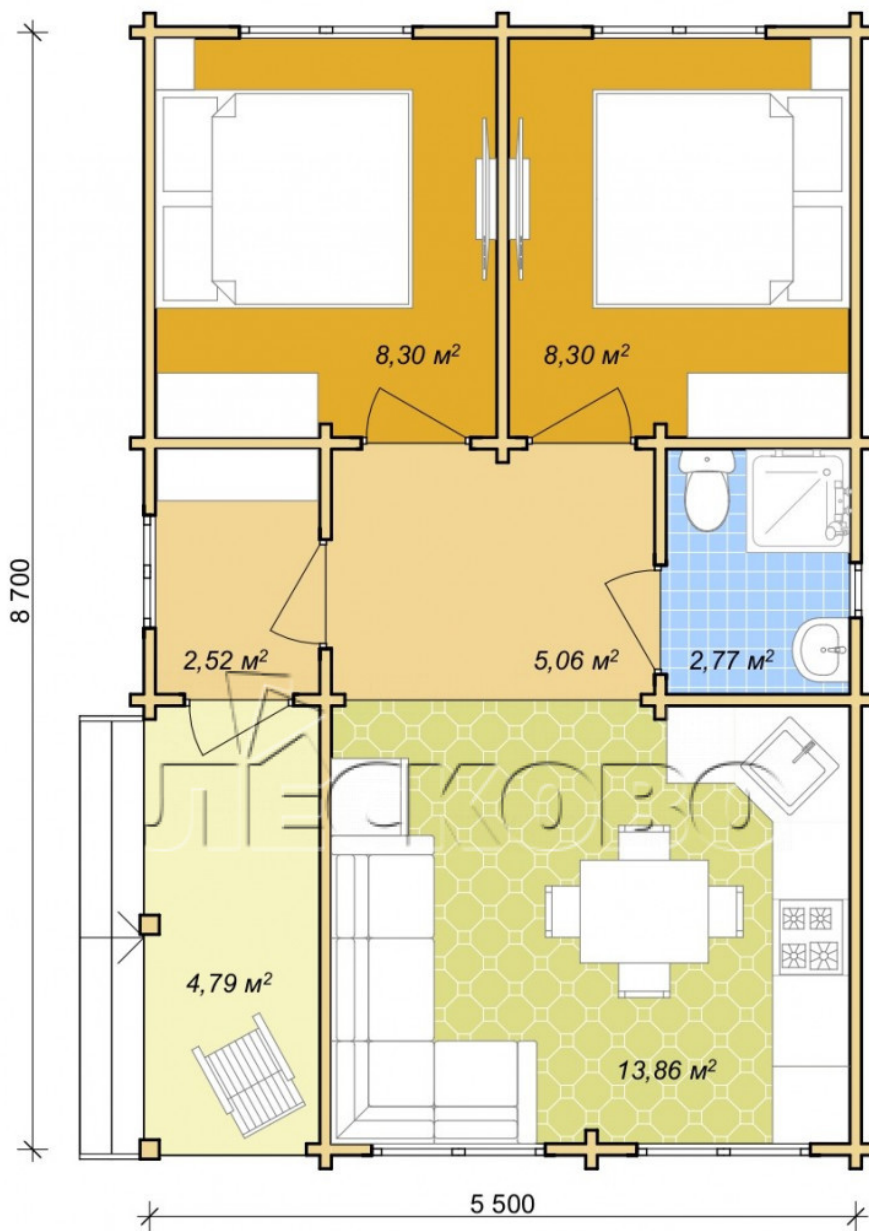

Log Cabin "DS" series 3.5×3

Project Dimensions

5.8 × 9 / 47 m²

Full house set

8,624 €

Timber

45 MM

65 MM
+ 2,424 €

Project planning

House Kit

- Wall kit: 44 × 145mm mini-chamber drying chamber with bowls for the project. The material of the tree is spruce, pine (GOST 8486). Humidity 12-14%. The height of the walls is 2.16 m;
- Logs, lower harness: board 45 × 145 mm chamber drying 10-12%;
- Floors: floorboard 35 mm, Chamber drying;
- Ceiling: imitation of a bar 20 × 135 mm, Chamber drying;
- Wooden windows, glass 4 mm, Single. Treatment with a colorless antiseptic. Hardware;

0.40×0.38 м.1 шт.

0.87×0.78 м.1 шт.

1.34×0.91 м.4 шт.

- Wooden doors;

4 шт.

0.84×1.885 м.

glass.1 шт.

7. Platbands: dry planed board 20 × 100 mm;