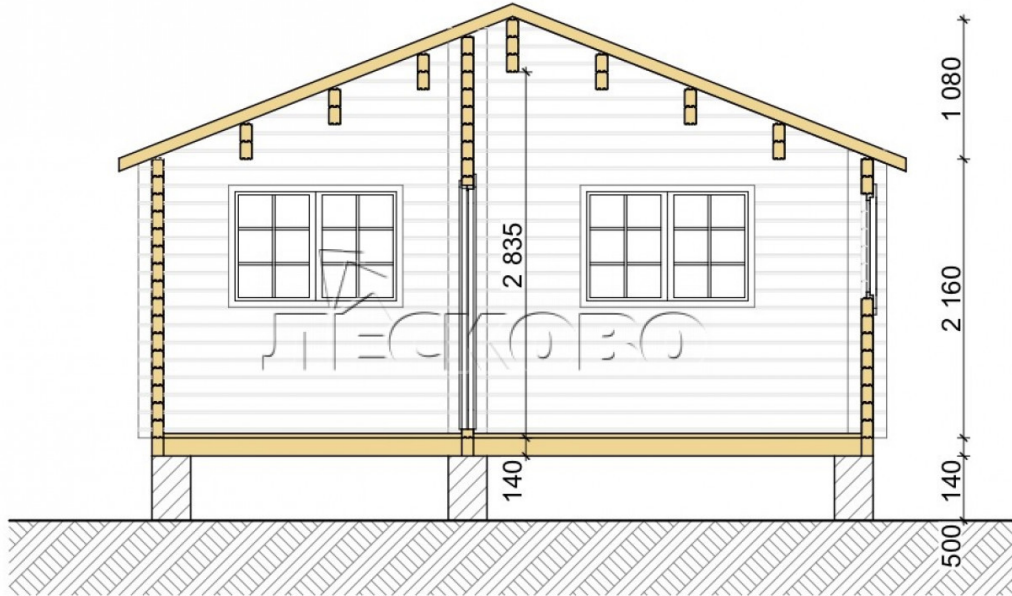

Log Cabin "DS" series 3.5×3

Project Dimensions

5.8 × 7.8 / 37 m²

Full house set

6,729 €

Timber

45 mm

65 mm
+ 1,961 €

Project planning

House Kit

- Wall kit: 44 × 145mm mini-chamber drying chamber with bowls for the project. The material of the tree is spruce, pine (GOST 8486). Humidity 12-14%. The height of the walls is 2.16 m;
- Logs, lower harness: board 45 × 145 mm chamber drying 10-12%;
- Floors: floorboard 35 mm, Chamber drying;
- Ceiling: imitation of a bar 20 × 135 mm, Chamber drying;
- Wooden windows, glass 4 mm, Single. Treatment with a colorless antiseptic. Hardware;

0.42×1.885 м.1 шт.

0.87×0.78 м.2 шт.

1.34×0.91 м.3 шт.

- Wooden doors;

0.84×1.885 м.

glass.1 шт.

7. Platbands: dry planed board 20 × 100 mm;

8. Roof: shingles.