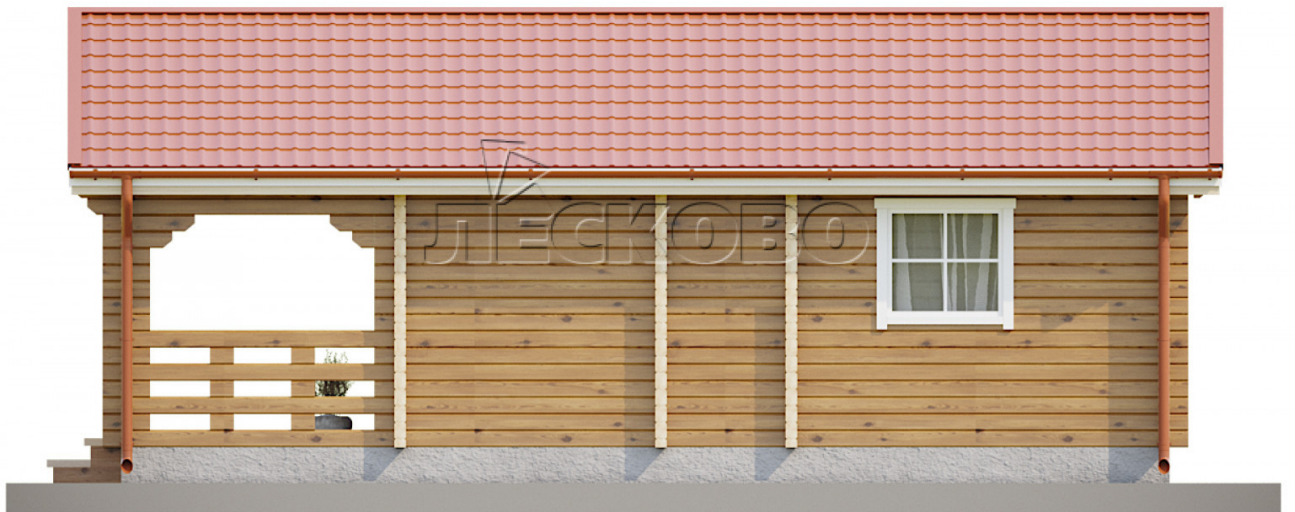

## Log Cabin "DS" series 3.5×3

Project Dimensions

5.8 × 8.7 / 44 m<sup>2</sup>

Full house set

**7,397 €**

### Timber

45 MM

65 MM  
+ 2,125 €

## House Kit

- Wall kit: 44 × 145mm mini-chamber drying chamber with bowls for the project. The material of the tree is spruce, pine (GOST 8486). Humidity 12-14%. The height of the walls is 2.16 m;
- Logs, lower harness: board 45 × 145 mm chamber drying 10-12%;
- Floors: floorboard 35 mm, Chamber drying;
- Ceiling: imitation of a bar 20 × 135 mm, Chamber drying;
- Wooden windows, glass 4 mm, Single. Treatment with a colorless antiseptic. Hardware;