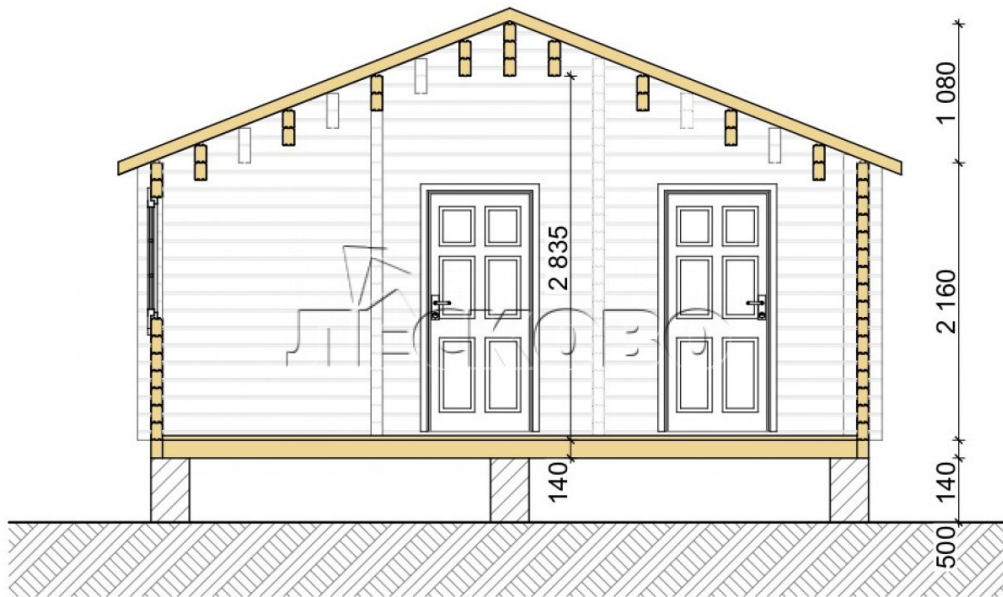

## Log Cabin "DS" series 3.5×3

Project Dimensions

5.8 × 8.7 / 44 m<sup>2</sup>

Full house set

**7,397 €**

## House Kit

- Wall kit: 44 × 145mm mini-chamber drying chamber with bowls for the project. The material of the tree is spruce, pine (GOST 8486). Humidity 12-14%. The height of the walls is 2.16 m;
- Logs, lower harness: board 45 × 145 mm chamber drying 10-12%;
- Floors: floorboard 35 mm, Chamber drying;
- Ceiling: imitation of a bar 20 × 135 mm, Chamber drying;
- Wooden windows, glass 4 mm, Single. Treatment with a colorless antiseptic. Hardware;