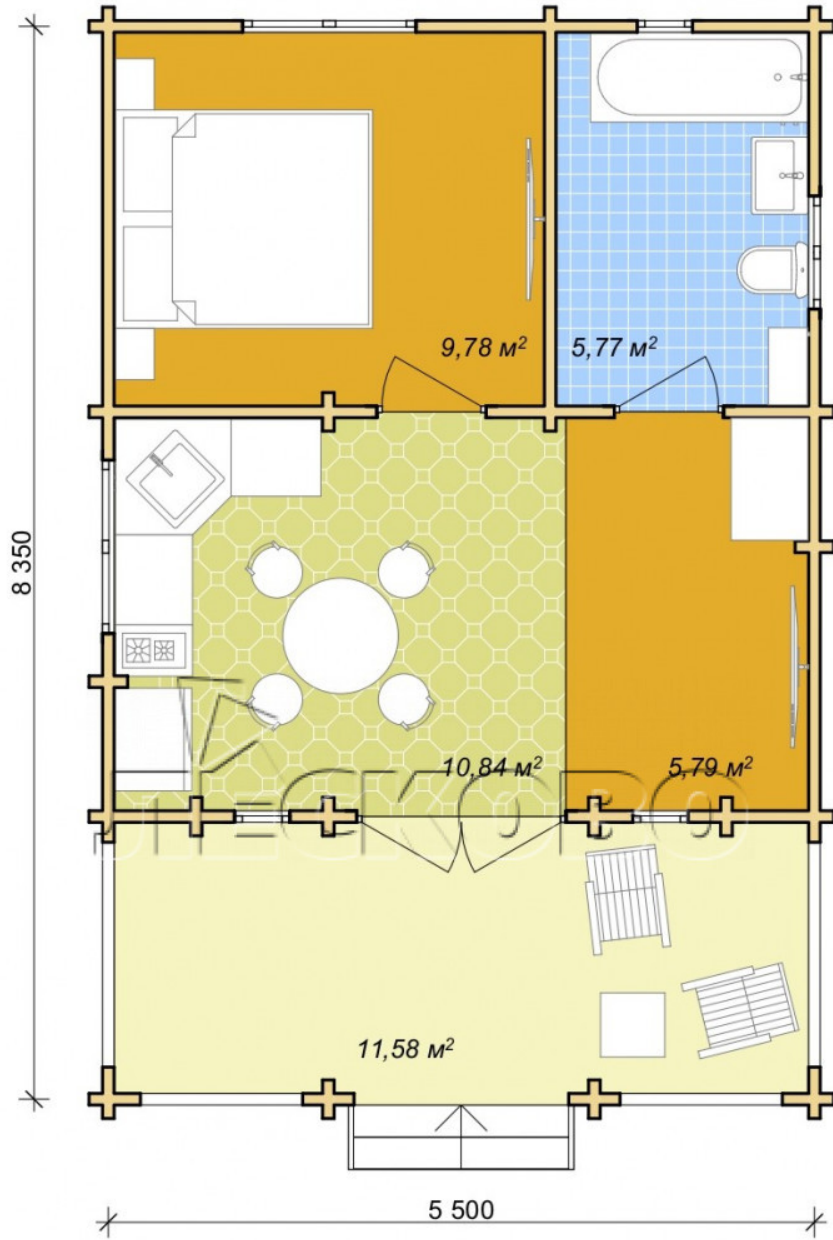

## Log Cabin "DS" series 3.5×3

Project Dimensions

5.8 × 8.7 / 44 m<sup>2</sup>

Full house set

**7,397 €**

## Project planning

## House Kit

- Wall kit: 44 × 145mm mini-chamber drying chamber with bowls for the project. The material of the tree is spruce, pine (GOST 8486). Humidity 12-14%. The height of the walls is 2.16 m;
- Logs, lower harness: board 45 × 145 mm chamber drying 10-12%;
- Floors: floorboard 35 mm, Chamber drying;
- Ceiling: imitation of a bar 20 × 135 mm, Chamber drying;
- Wooden windows, glass 4 mm, Single. Treatment with a colorless antiseptic. Hardware;

0.40×0.38 м.1 шт.

0.42×1.885 м.2 шт.

0.87×0.78 м.1 шт.

1.34×0.91 м.2 шт.

- Wooden doors;

1.62×1.885 м.1 шт.

7. Platbands: dry planed board 20 × 100 mm;

8. Roof: shingles.