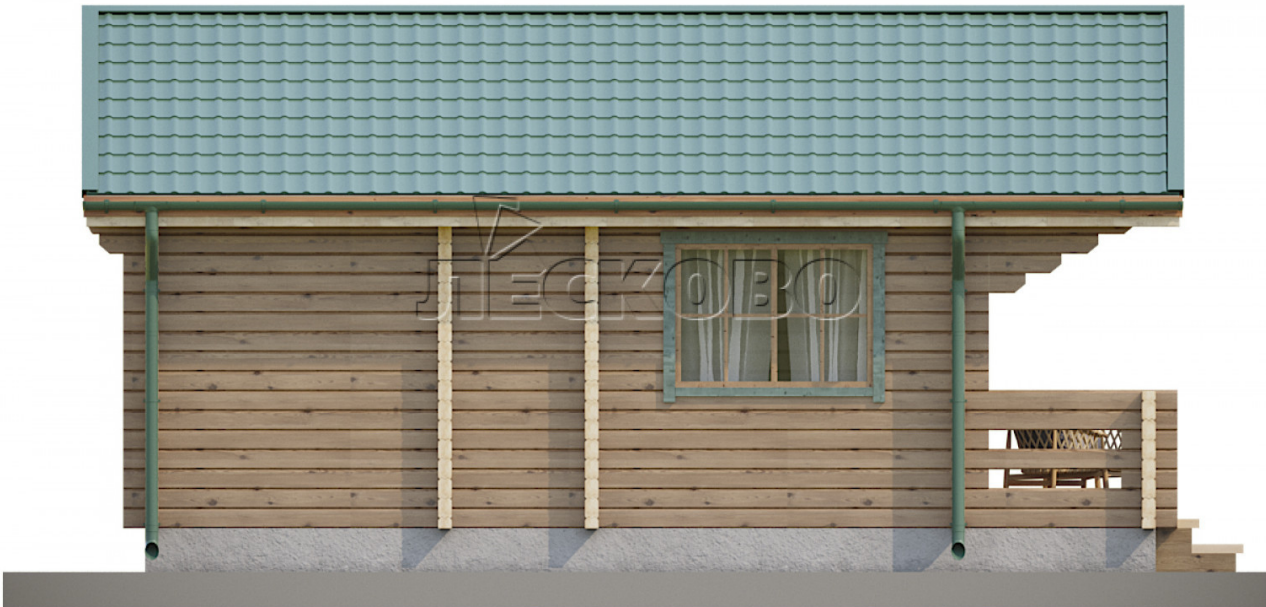

Log Cabin "DS" series 3.5×3

Project Dimensions

5.8 × 7.1 / 36 m²

Full house set

7,153 €

Timber

45 MM

65 MM
+ 1,992 €

Project planning

House Kit

- Wall kit: 44 × 145mm mini-chamber drying chamber with bowls for the project. The material of the tree is spruce, pine (GOST 8486). Humidity 12-14%. The height of the walls is 2.16 m;
- Logs, lower harness: board 45 × 145 mm chamber drying 10-12%;
- Floors: floorboard 35 mm, Chamber drying;
- Ceiling: imitation of a bar 20 × 135 mm, Chamber drying;
- Wooden windows, glass 4 mm, Single. Treatment with a colorless antiseptic. Hardware;