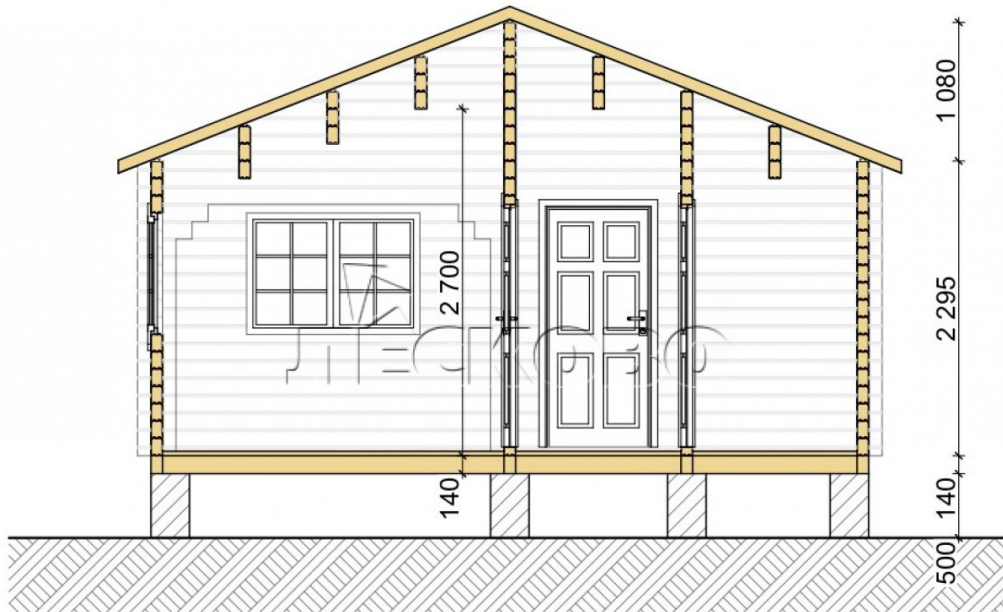

Log Cabin "DS" series 3.5×3

Project Dimensions

5.8 × 7.1 / 36 m²

Full house set

7,153 €

Timber

45 MM

65 MM
+ 1,992 €

Project planning

House Kit

- Wall kit: 44 × 145mm mini-chamber drying chamber with bowls for the project. The material of the tree is spruce, pine (GOST 8486). Humidity 12-14%. The height of the walls is 2.16 m;
- Logs, lower harness: board 45 × 145 mm chamber drying 10-12%;
- Floors: floorboard 35 mm, Chamber drying;
- Ceiling: imitation of a bar 20 × 135 mm, Chamber drying;
- Wooden windows, glass 4 mm, Single. Treatment with a colorless antiseptic. Hardware;

Window 0.87×1.17
м.2 шт.

0.87×0.78 м.1 шт.

1.34×0.91 м.3 шт.

- Wooden doors;

3 шт.

0.84×1.885 м.

glass.1 шт.

7. Platbands: dry planed board 20 × 100 mm;