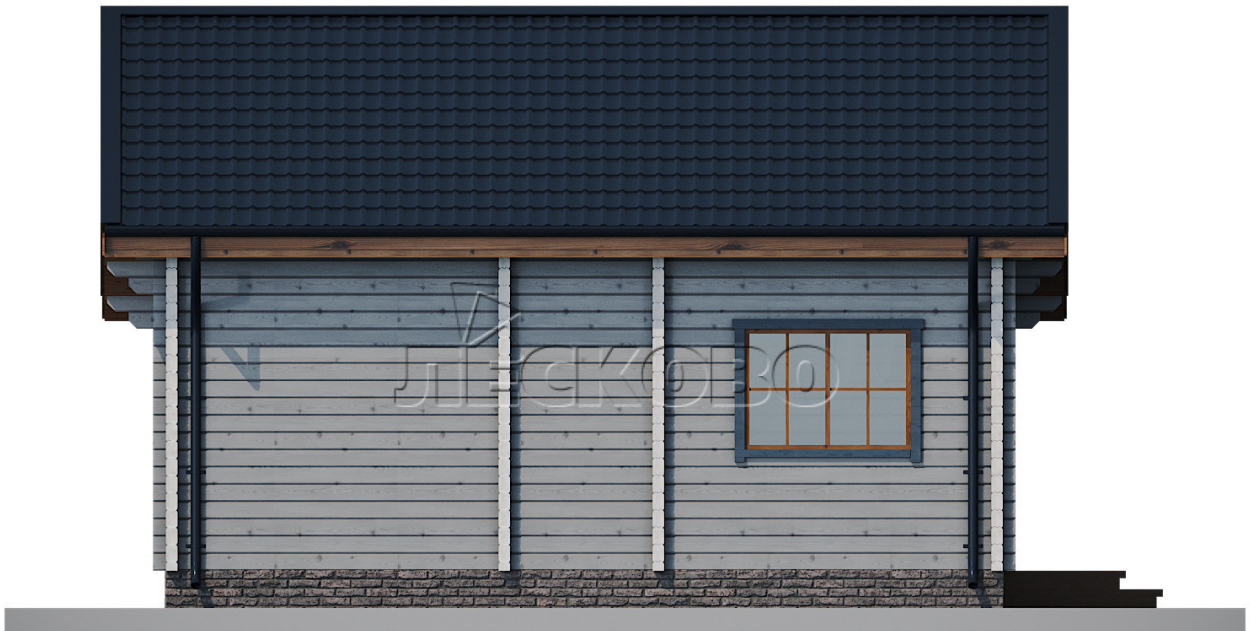

Log Cabin "DS" series 3.5×3

Project Dimensions

5.8 × 7 / 36 m²

Full house set

7,510 €

Timber

45 mm

65 mm
+ 2,076 €

Project planning

House Kit

- Wall kit: 44 × 145mm mini-chamber drying chamber with bowls for the project. The material of the tree is spruce, pine (GOST 8486). Humidity 12-14%. The height of the walls is 2.16 m;
- Logs, lower harness: board 45 × 145 mm chamber drying 10-12%;
- Floors: floorboard 35 mm, Chamber drying;
- Ceiling: imitation of a bar 20 × 135 mm, Chamber drying;
- Wooden windows, glass 4 mm, Single. Treatment with a colorless antiseptic. Hardware;