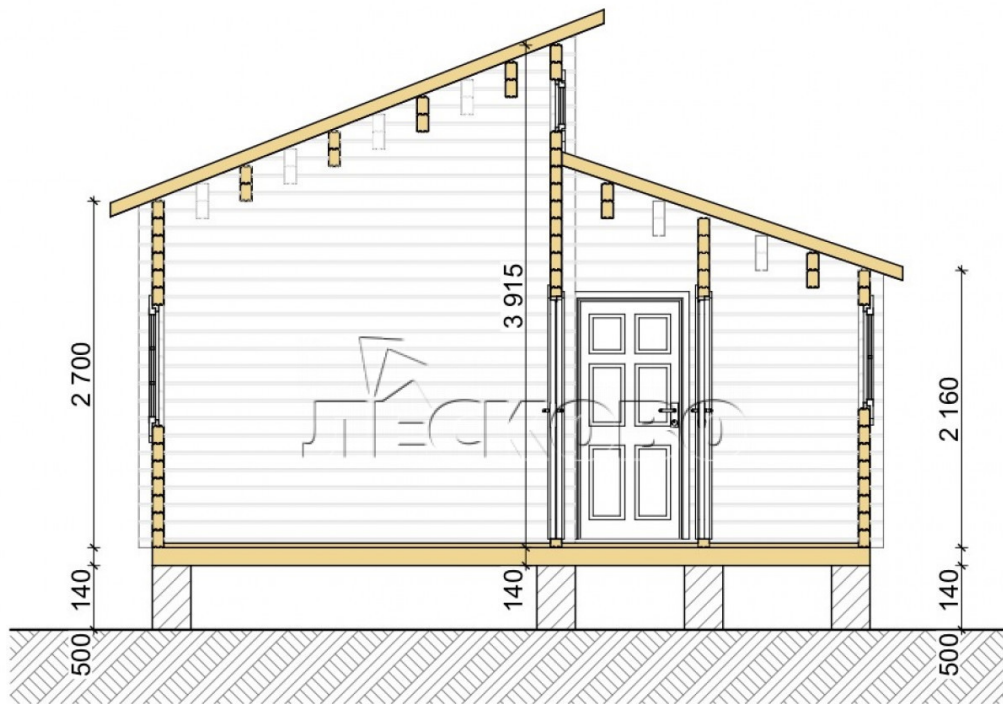

Log Cabin "DS" series 3.5×3

Project Dimensions

5.8 × 7 / 36 m²

Full house set

7,510 €

Timber

45 mm

65 mm
+ 2,076 €

Project planning

House Kit

- Wall kit: 44 × 145mm mini-chamber drying chamber with bowls for the project. The material of the tree is spruce, pine (GOST 8486). Humidity 12-14%. The height of the walls is 2.16 m;
- Logs, lower harness: board 45 × 145 mm chamber drying 10-12%;
- Floors: floorboard 35 mm, Chamber drying;
- Ceiling: imitation of a bar 20 × 135 mm, Chamber drying;
- Wooden windows, glass 4 mm, Single. Treatment with a colorless antiseptic. Hardware;

0.40×0.38 м.2 шт.

0.42×1.885 м.1 шт.

0.87×0.78 м.1 шт.

1.34×0.91 м.4 шт.

- Wooden doors;

4 шт.

0.84×1.885 м.
glass.1 шт.

7. Platbands: dry planed board 20 × 100 mm;