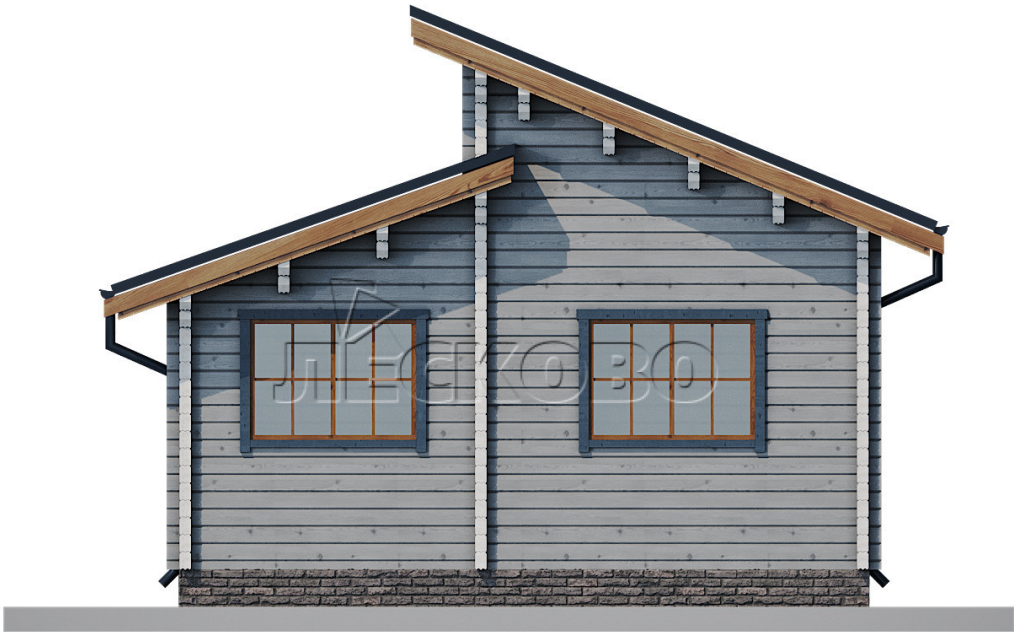

Log Cabin "DS" series 3.5×3

Project Dimensions

5.8 × 7 / 36 m²

Full house set

7,510 €

Timber

45 mm

65 mm
+ 2,076 €

Project planning

House Kit

- Wall kit: 44 × 145mm mini-chamber drying chamber with bowls for the project. The material of the tree is spruce, pine (GOST 8486). Humidity 12-14%. The height of the walls is 2.16 m;
- Logs, lower harness: board 45 × 145 mm chamber drying 10-12%;
- Floors: floorboard 35 mm, Chamber drying;
- Ceiling: imitation of a bar 20 × 135 mm, Chamber drying;
- Wooden windows, glass 4 mm, Single. Treatment with a colorless antiseptic. Hardware;