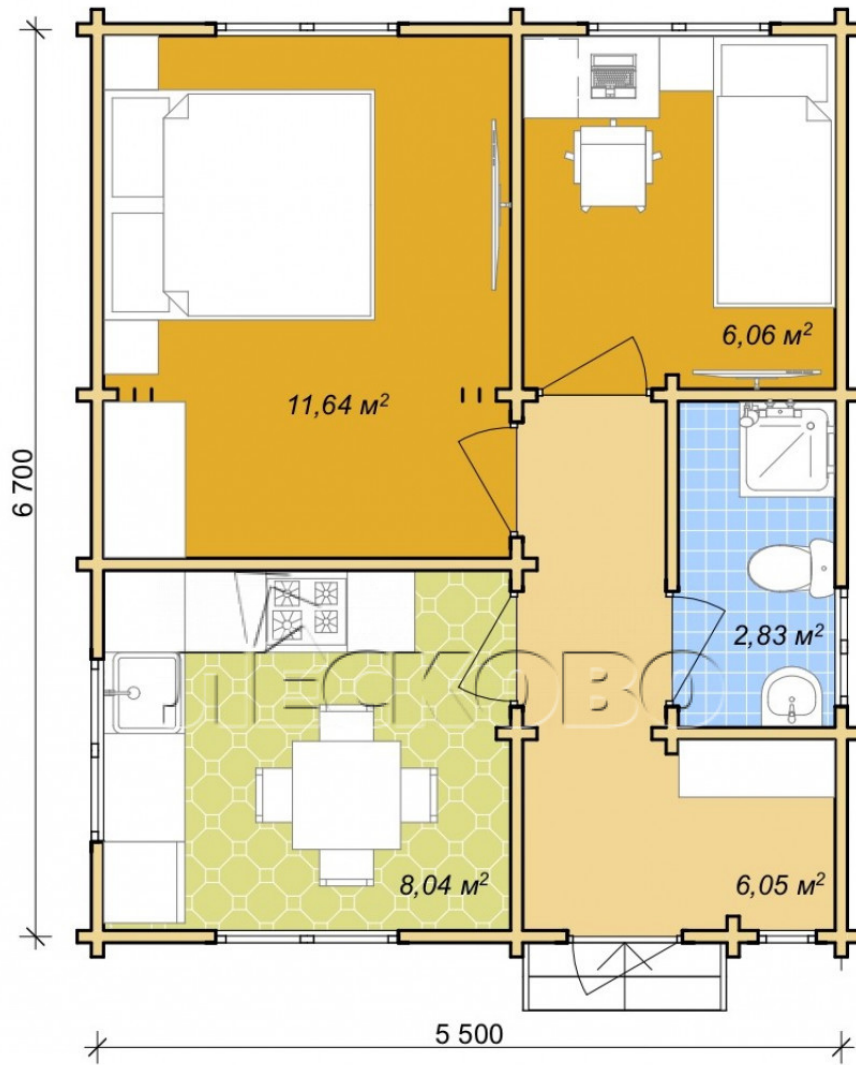

Log Cabin "DS" series 3.5×3

Project Dimensions

5.8 × 7 / 36 m²

Full house set

7,510 €

Timber

45 mm

65 mm
+ 2,076 €

Project planning

House Kit

- Wall kit: 44 × 145mm mini-chamber drying chamber with bowls for the project. The material of the tree is spruce, pine (GOST 8486). Humidity 12-14%. The height of the walls is 2.16 m;
- Logs, lower harness: board 45 × 145 mm chamber drying 10-12%;
- Floors: floorboard 35 mm, Chamber drying;
- Ceiling: imitation of a bar 20 × 135 mm, Chamber drying;
- Wooden windows, glass 4 mm, Single. Treatment with a colorless antiseptic. Hardware;

0.40×0.38 м.2 шт.

0.42×1.885 м.1 шт.

0.87×0.78 м.1 шт.

1.34×0.91 м.4 шт.

- Wooden doors;

4 шт.

0.84×1.885 м.
glass.1 шт.

7. Platbands: dry planed board 20 × 100 mm;