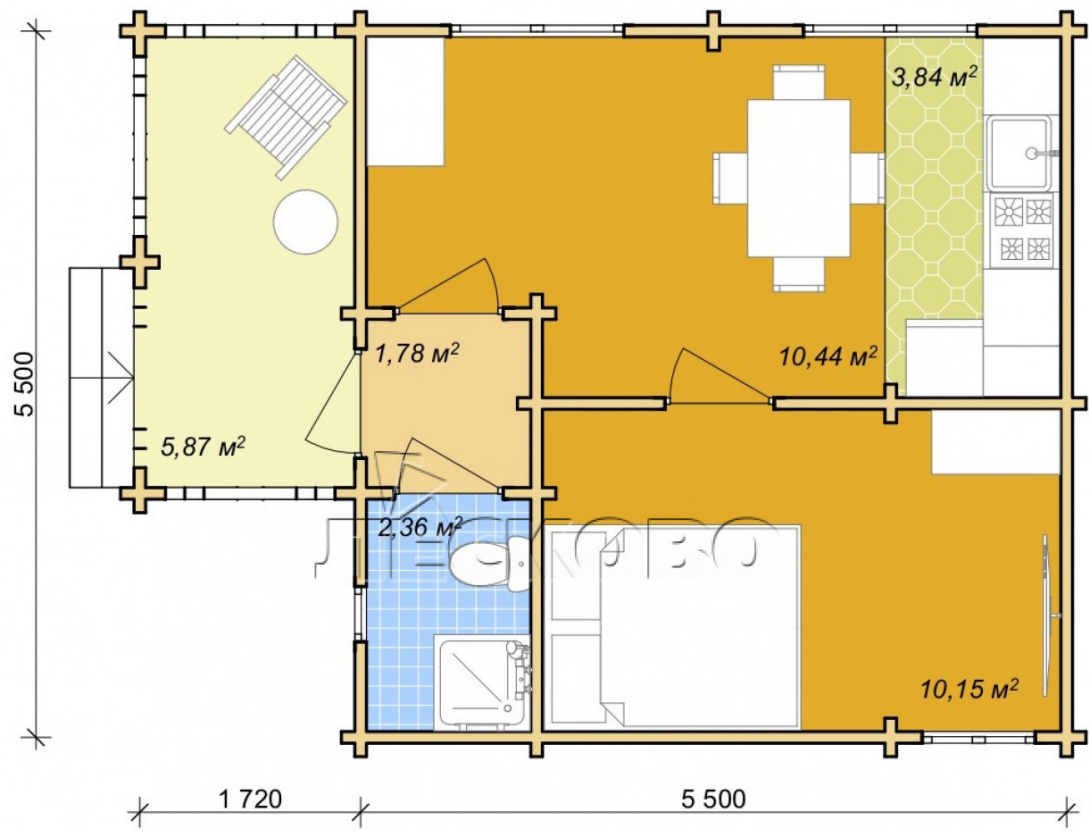

## Log Cabin "DS" series 3.5×3

Project Dimensions

5.8 × 5.8 / 48 m<sup>2</sup>

Full house set

**8,056 €**

## Project planning

# House Kit

- Wall kit: 44 × 145mm mini-chamber drying chamber with bowls for the project. The material of the tree is spruce, pine (GOST 8486). Humidity 12-14%. The height of the walls is 2.16 m;
- Logs, lower harness: board 45 × 145 mm chamber drying 10-12%;
- Floors: floorboard 35 mm, Chamber drying;
- Ceiling: imitation of a bar 20 × 135 mm, Chamber drying;
- Wooden windows, glass 4 mm, Single. Treatment with a colorless antiseptic. Hardware;

Window 0.87×1.17 м.1 шт.  
Window 1.34×1.17 м.2 шт.  
0.40×0.38 м.2 шт.

- Wooden doors;

3 шт.  
0.84×1.885 м.  
glass.1 шт.

7. Platbands: dry planed board 20 × 100 mm;

8. Roof: shingles.

9. Skirting board 35 mm.