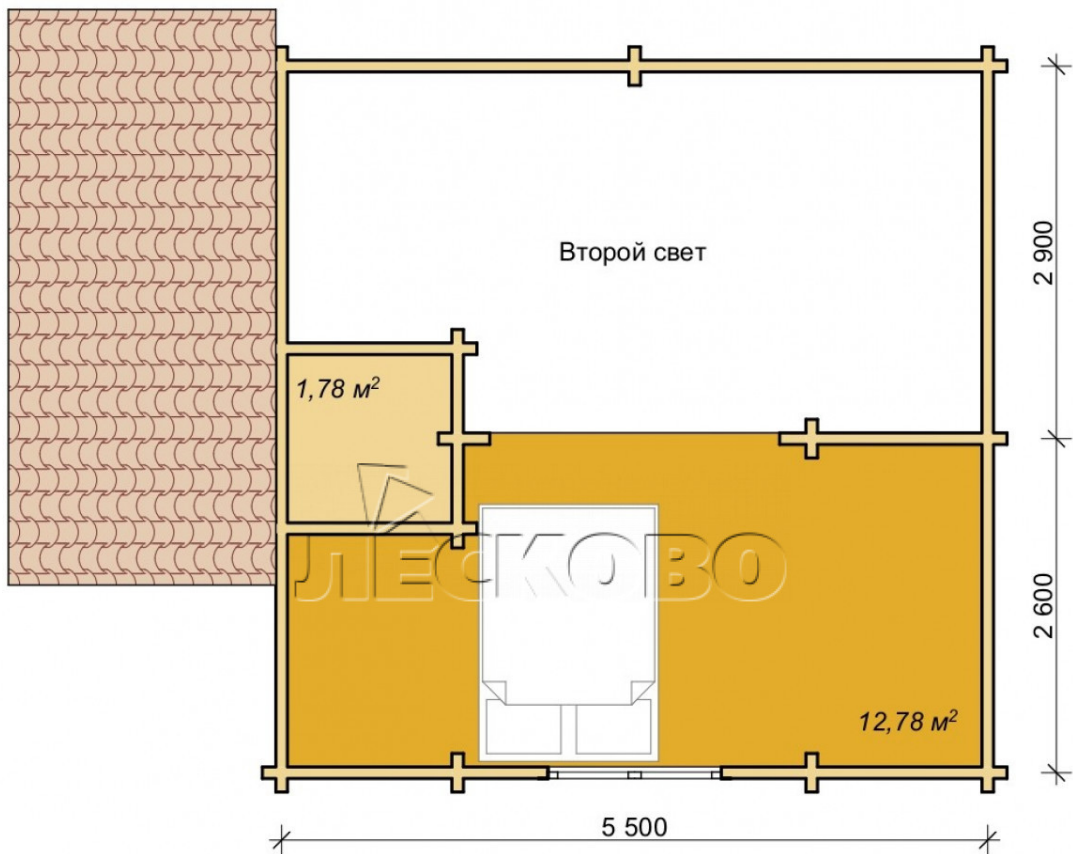

## Log Cabin "DS" series 3.5×3

Project Dimensions

5.8 × 5.8 / 48 m<sup>2</sup>

Full house set

**8,056 €**

# House Kit

- Wall kit: 44 × 145mm mini-chamber drying chamber with bowls for the project. The material of the tree is spruce, pine (GOST 8486). Humidity 12-14%. The height of the walls is 2.16 m;
- Logs, lower harness: board 45 × 145 mm chamber drying 10-12%;
- Floors: floorboard 35 mm, Chamber drying;
- Ceiling: imitation of a bar 20 × 135 mm, Chamber drying;
- Wooden windows, glass 4 mm, Single. Treatment with a colorless antiseptic. Hardware;

Window 0.87×1.17 м.1 шт.  
Window 1.34×1.17 м.2 шт.  
0.40×0.38 м.2 шт.

- Wooden doors;

3 шт.  
0.84×1.885 м.  
glass.1 шт.

7. Platbands: dry planed board 20 × 100 mm;

8. Roof: shingles.

9. Skirting board 35 mm.