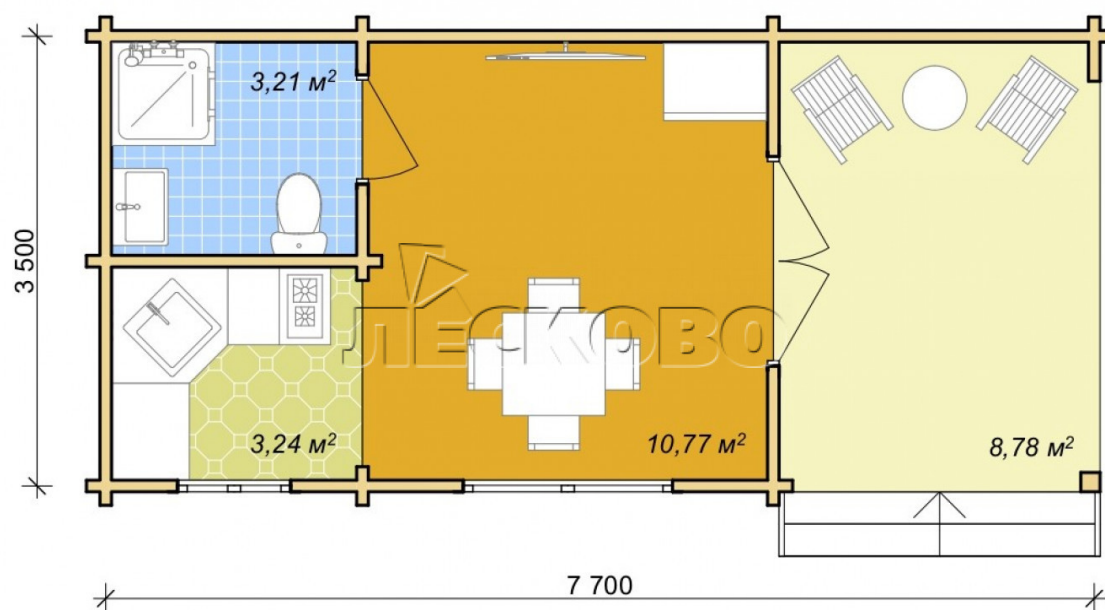

Log Cabin "DS" series 3.5×3

Project Dimensions

3.8 × 8 / 27 m²

Full house set

4,962 €

Timber

45 MM

65 MM
+ 1,266 €

Project planning

House Kit

- Wall kit: 44 × 145mm mini-chamber drying chamber with bowls for the project. The material of the tree is spruce, pine (GOST 8486). Humidity 12-14%. The height of the walls is 2.16 m;
- Logs, lower harness: board 45 × 145 mm chamber drying 10-12%;
- Floors: floorboard 35 mm, Chamber drying;
- Ceiling: imitation of a bar 20 × 135 mm, Chamber drying;
- Wooden windows, glass 4 mm, Single. Treatment with a colorless antiseptic. Hardware;

Window 0.87×1.17
м.1 шт.

Window 1.62×1.885
м.1 шт.

- Wooden doors;

1.62×1.885 м.1 шт.

7. Platbands: dry planed board 20 × 100 mm;

8. Roof: shingles.

9. Skirting board 35 mm.

+7 (927) 738-08-11