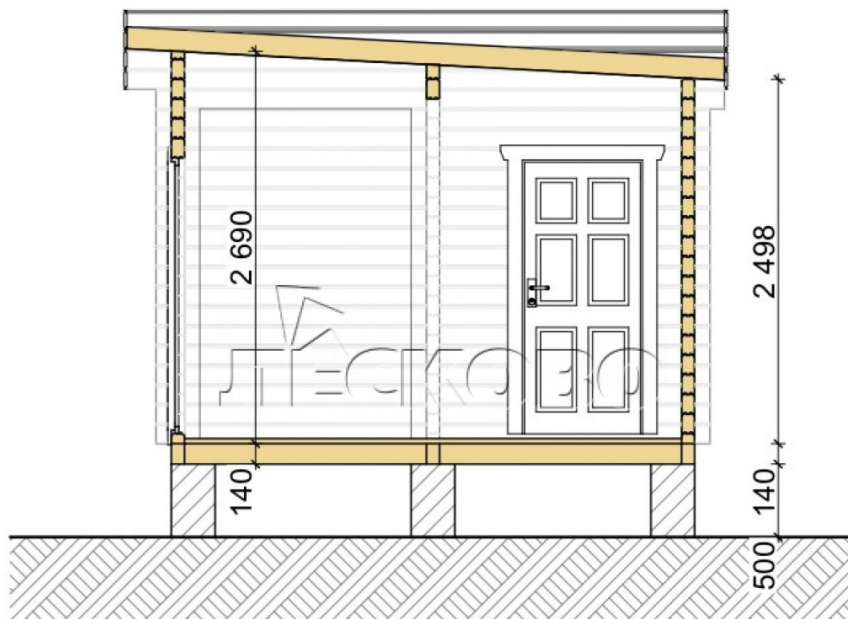

Log Cabin "DS" series 3.5×3

Project Dimensions

3.8 × 8 / 27 m²

Full house set

4,962 €

Timber

45 MM

65 MM
+ 1,266 €

Project planning

House Kit

- Wall kit: 44 × 145mm mini-chamber drying chamber with bowls for the project. The material of the tree is spruce, pine (GOST 8486). Humidity 12-14%. The height of the walls is 2.16 m;
- Logs, lower harness: board 45 × 145 mm chamber drying 10-12%;
- Floors: floorboard 35 mm, Chamber drying;
- Ceiling: imitation of a bar 20 × 135 mm, Chamber drying;
- Wooden windows, glass 4 mm, Single. Treatment with a colorless antiseptic. Hardware;

Window 0.87×1.17
м.1 шт.

Window 1.62×1.885
м.1 шт.

- Wooden doors;

1.62×1.885 м.1 шт.

7. Platbands: dry planed board 20 × 100 mm;

8. Roof: shingles.

9. Skirting board 35 mm.

+7 (927) 738-08-11